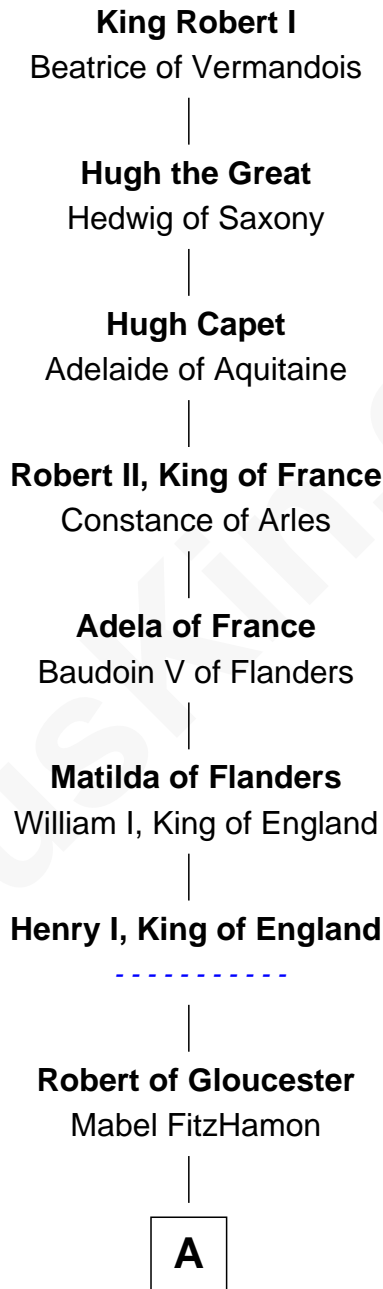

FamousKin.com Relationship Chart of

Ben Affleck

Movie Actor

34th Great-grandson of

King Robert I

King of France

A

Maud of Gloucester
Sir Ranulf de Gernons