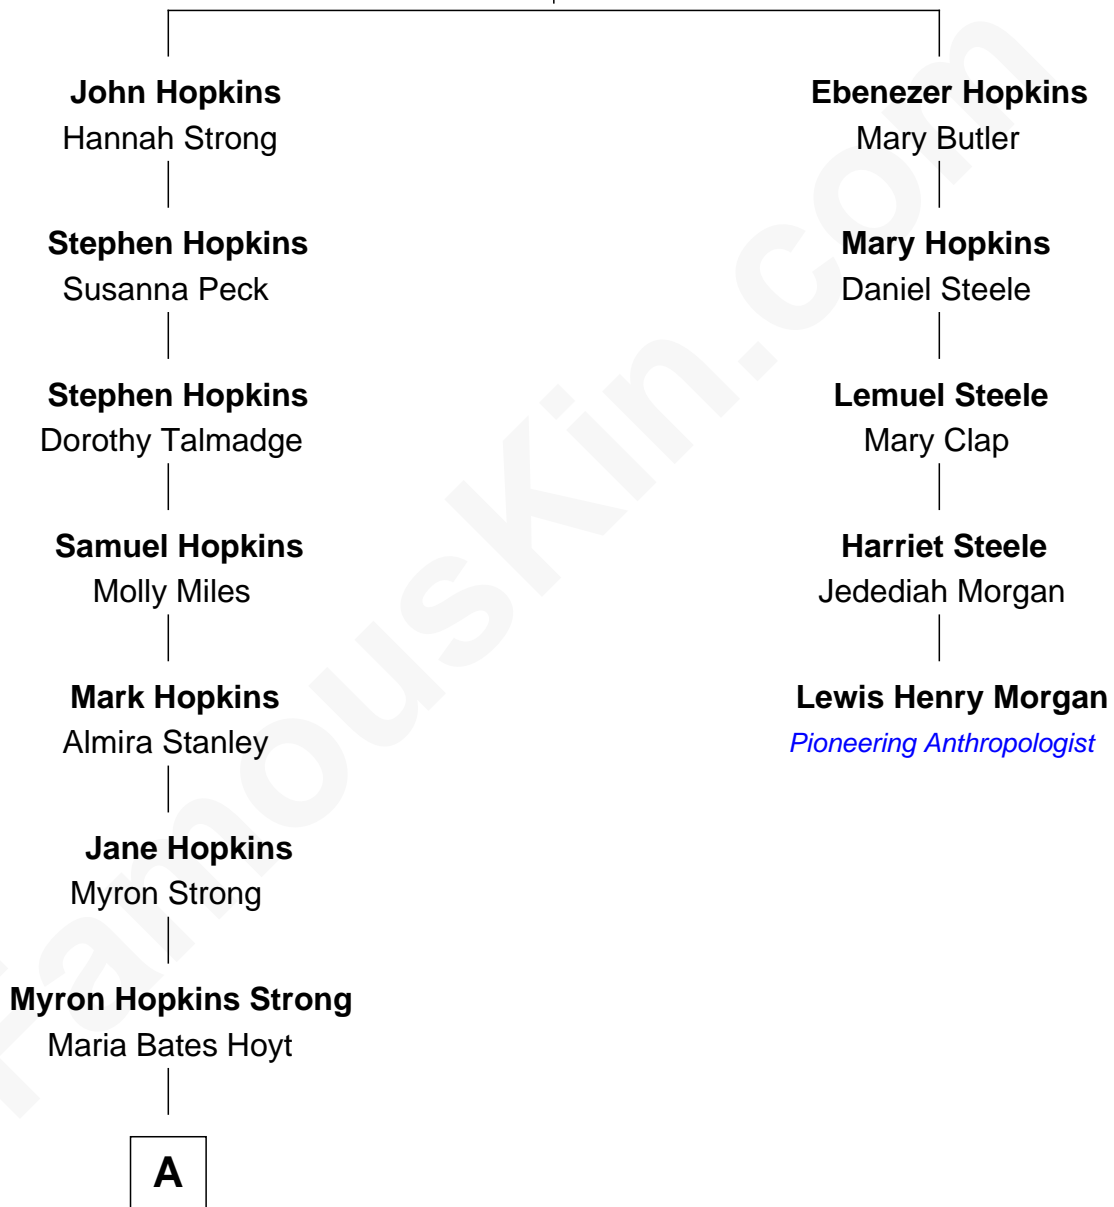

FamousKin.com Relationship Chart of

Ben Affleck

Movie Actor

4th cousin 7 times removed of

Lewis Henry Morgan

Pioneering Anthropologist

Stephen Hopkins

Dorcas Bronson

A

—
Mary Hoyt Strong

William R. Affleck

—
Myron Hopkins Strong Affleck

Frances L. Perkins

—
Myron Hopkins Strong Affleck

Nancy Louise Byers

—
Timothy Byers Affleck