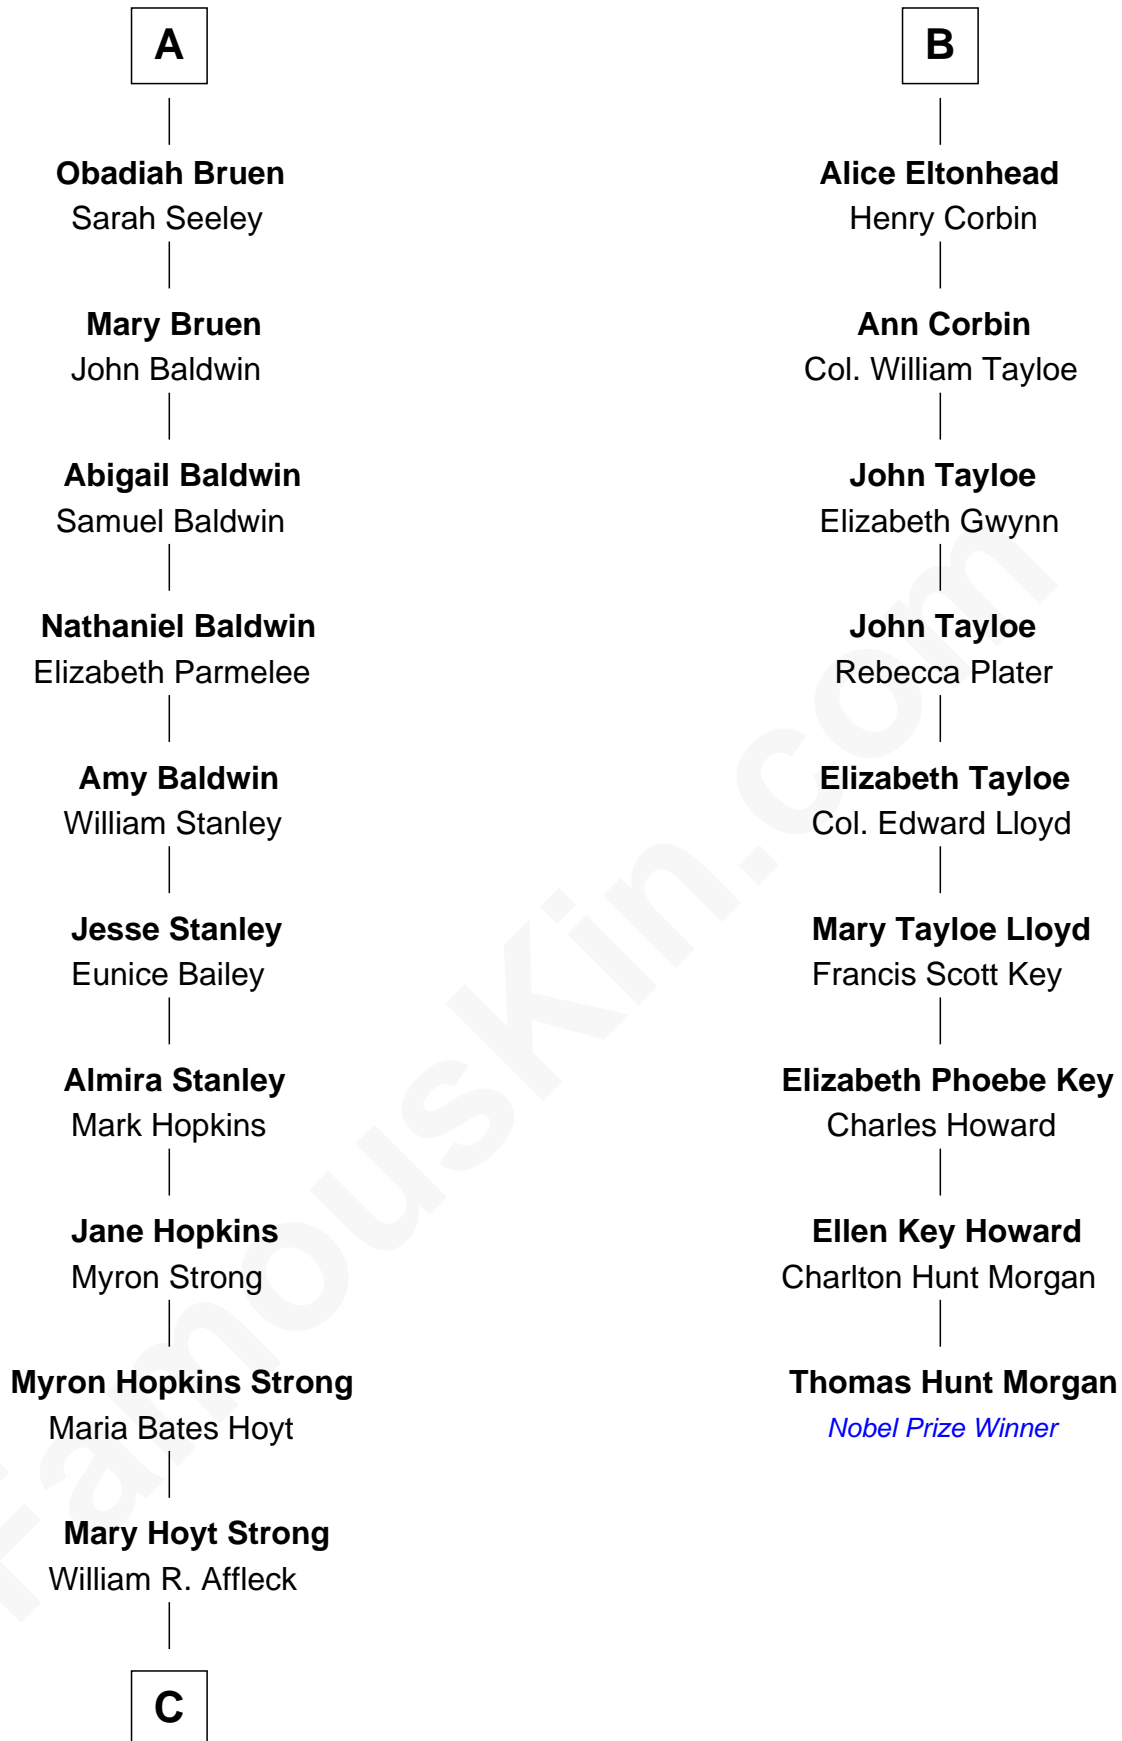

# FamousKin.com Relationship Chart of

**Ben Affleck**

*Movie Actor*

15th cousin 5 times removed of

**Thomas Hunt Morgan**

*Nobel Prize Winner in Physiology or Medicine*

**C**

Myron Hopkins Strong Affleck