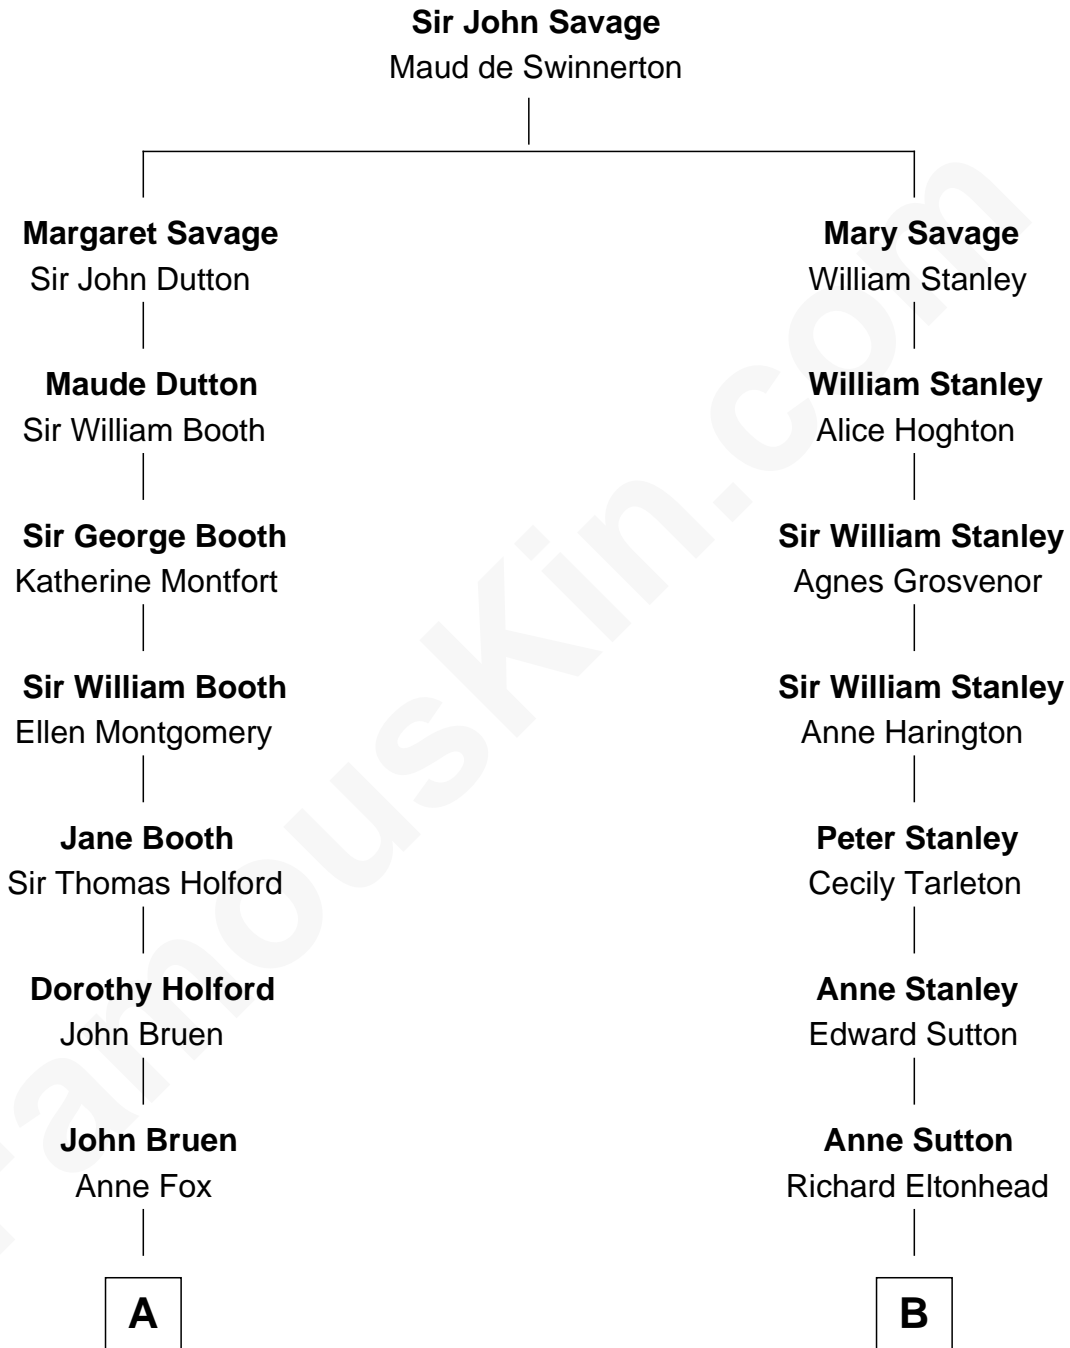

# FamousKin.com Relationship Chart of

**Ben Affleck**

*Movie Actor*

15th cousin 5 times removed of

**Thomas Hunt Morgan**

*Nobel Prize Winner in Physiology or Medicine*

**C**

Myron Hopkins Strong Affleck