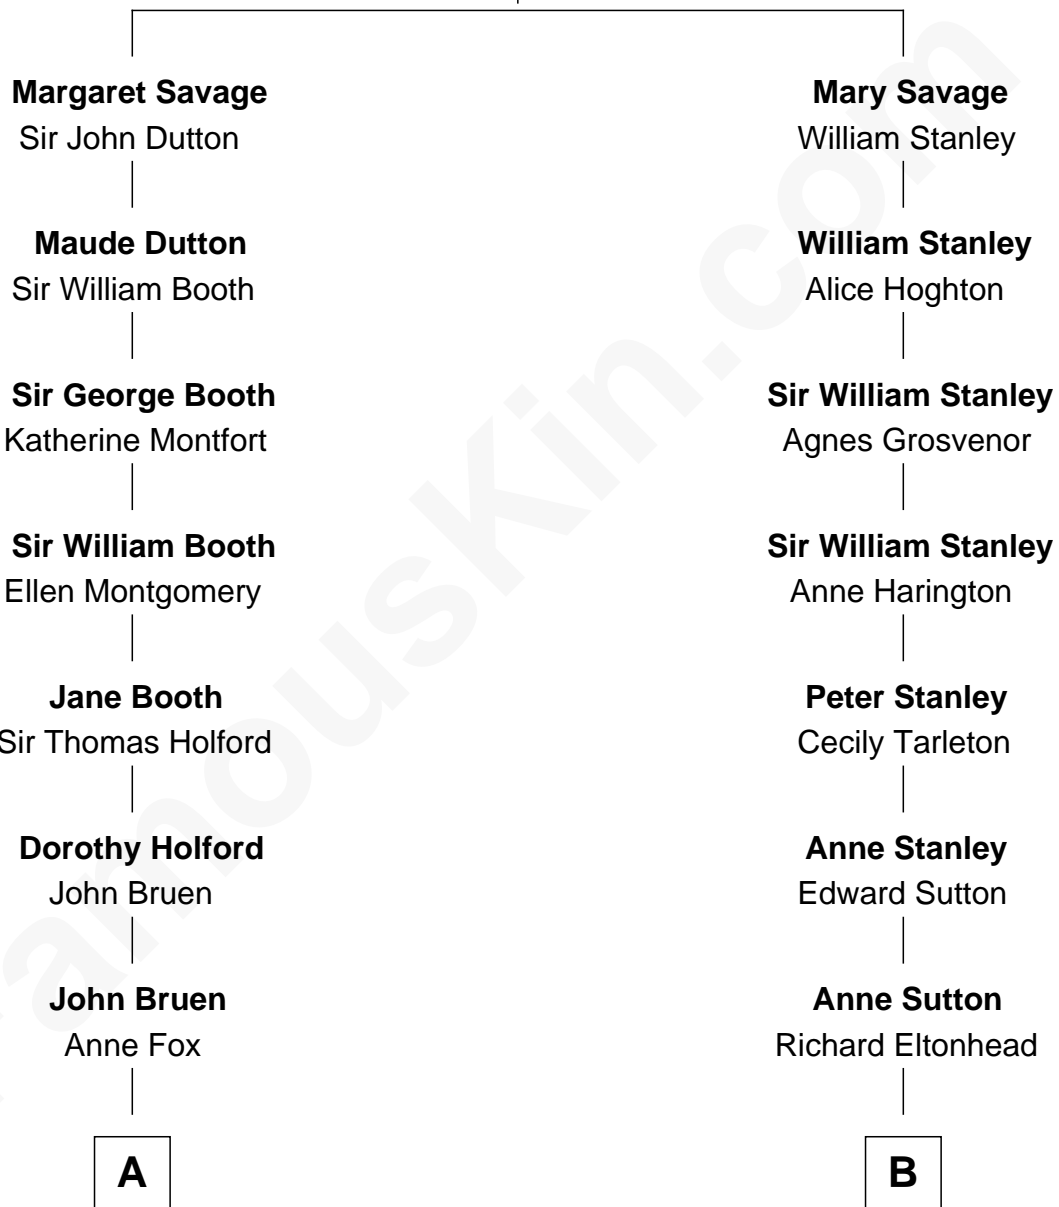

FamousKin.com Relationship Chart of

Ben Affleck

Movie Actor

11th cousin 9 times removed of

Henry Lee III

9th Governor of Virginia

Sir John Savage
Maud de Swinnerton

C

Myron Hopkins Strong Affleck

Frances L. Perkins

Myron Hopkins Strong Affleck

Nancy Louise Byers

Timothy Byers Affleck

Christopher Anne Boldt

Ben Affleck

Movie Actor