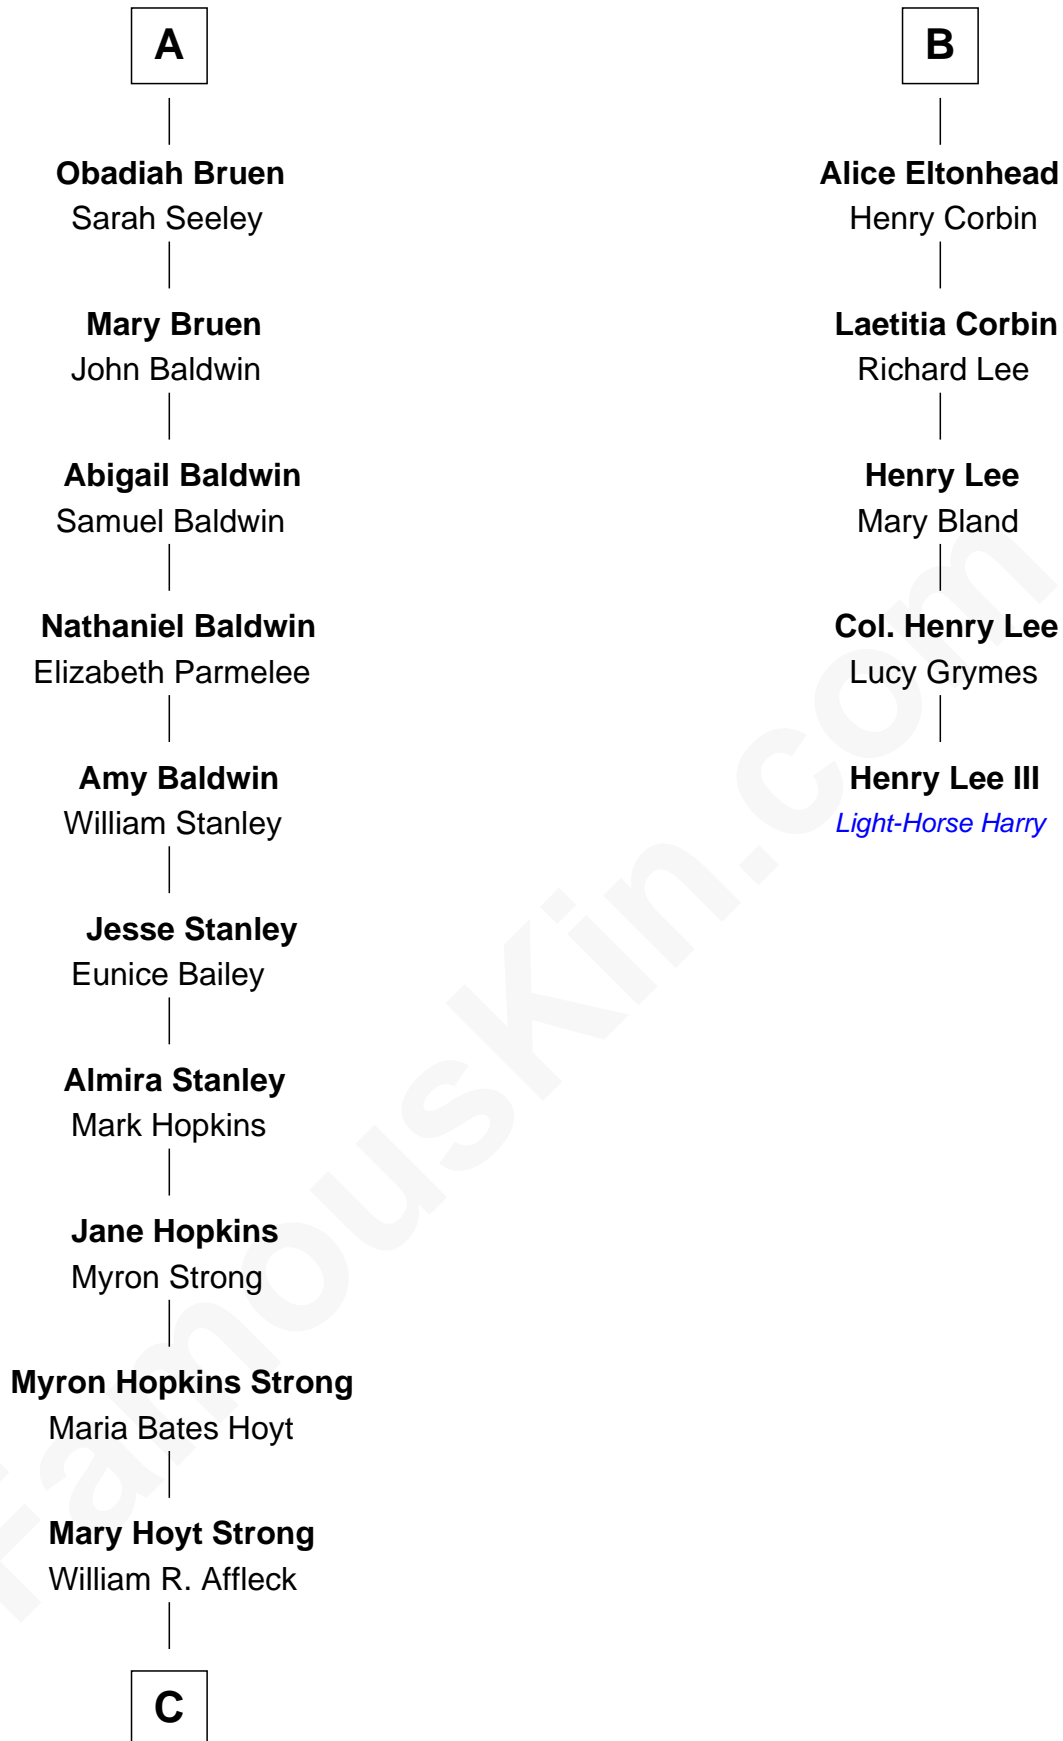

FamousKin.com Relationship Chart of

Ben Affleck

Movie Actor

11th cousin 9 times removed of

Henry Lee III

9th Governor of Virginia

Sir John Savage
Maud de Swinnerton

C

Myron Hopkins Strong Affleck

Frances L. Perkins

Myron Hopkins Strong Affleck

Nancy Louise Byers

Timothy Byers Affleck

Christopher Anne Boldt

Ben Affleck

Movie Actor