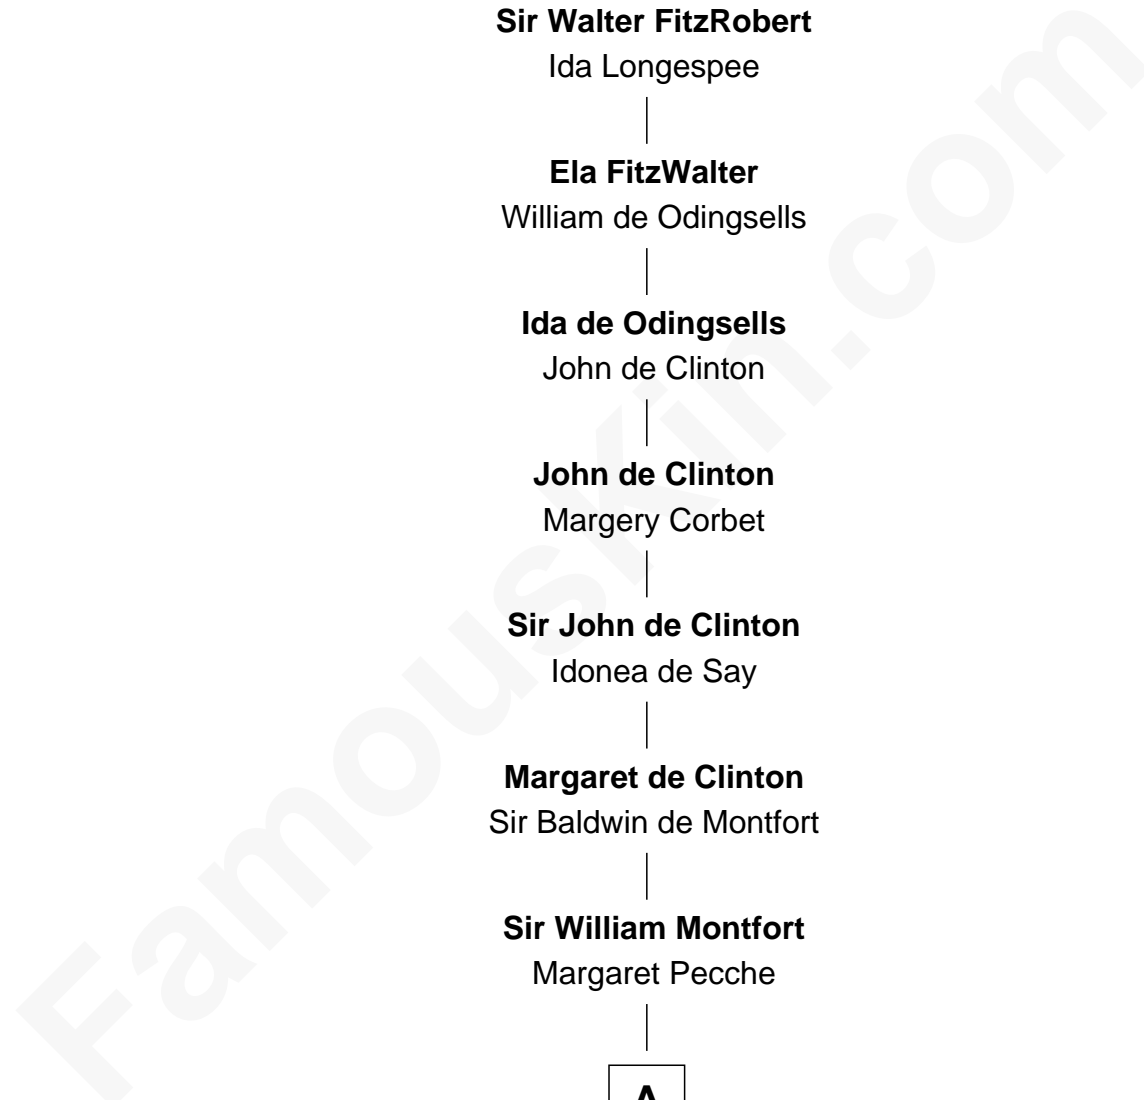

FamousKin.com Relationship Chart of

Ben Affleck

Movie Actor

26th Great-grandson of

Robert Fitzwalter

Magna Carta Surety

Robert Fitzwalter

Rohese - - - - -

Sir John de Clinton

Idonea de Say

Margaret de Clinton

Sir Baldwin de Montfort

Sir William Montfort

Margaret Pecche

A

A