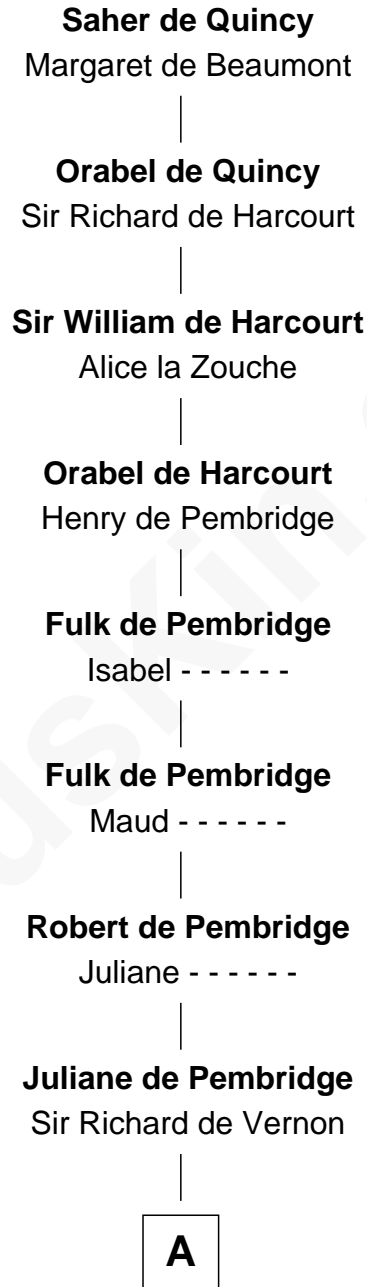

# FamousKin.com Relationship Chart of

**Ben Affleck**

*Movie Actor*

27th Great-grandson of

**Saher de Quincy**

*Magna Carta Surety*

**A**

**Sir Richard Vernon**

Joan Griffith

**Joan Vernon**

Sir Baldwin Montfort

**Robert Montfort**

Mary Stapleton

**Katherine Montfort**

Sir George Booth

**Sir William Booth**

Ellen Montgomery

**Jane Booth**

Sir Thomas Holford

**Dorothy Holford**

John Bruen

**John Bruen**

Anne Fox

**Obadiah Bruen**

Sarah Seeley

**Mary Bruen**

John Baldwin

**B**

**B**

**Abigail Baldwin**

Samuel Baldwin

**Nathaniel Baldwin**