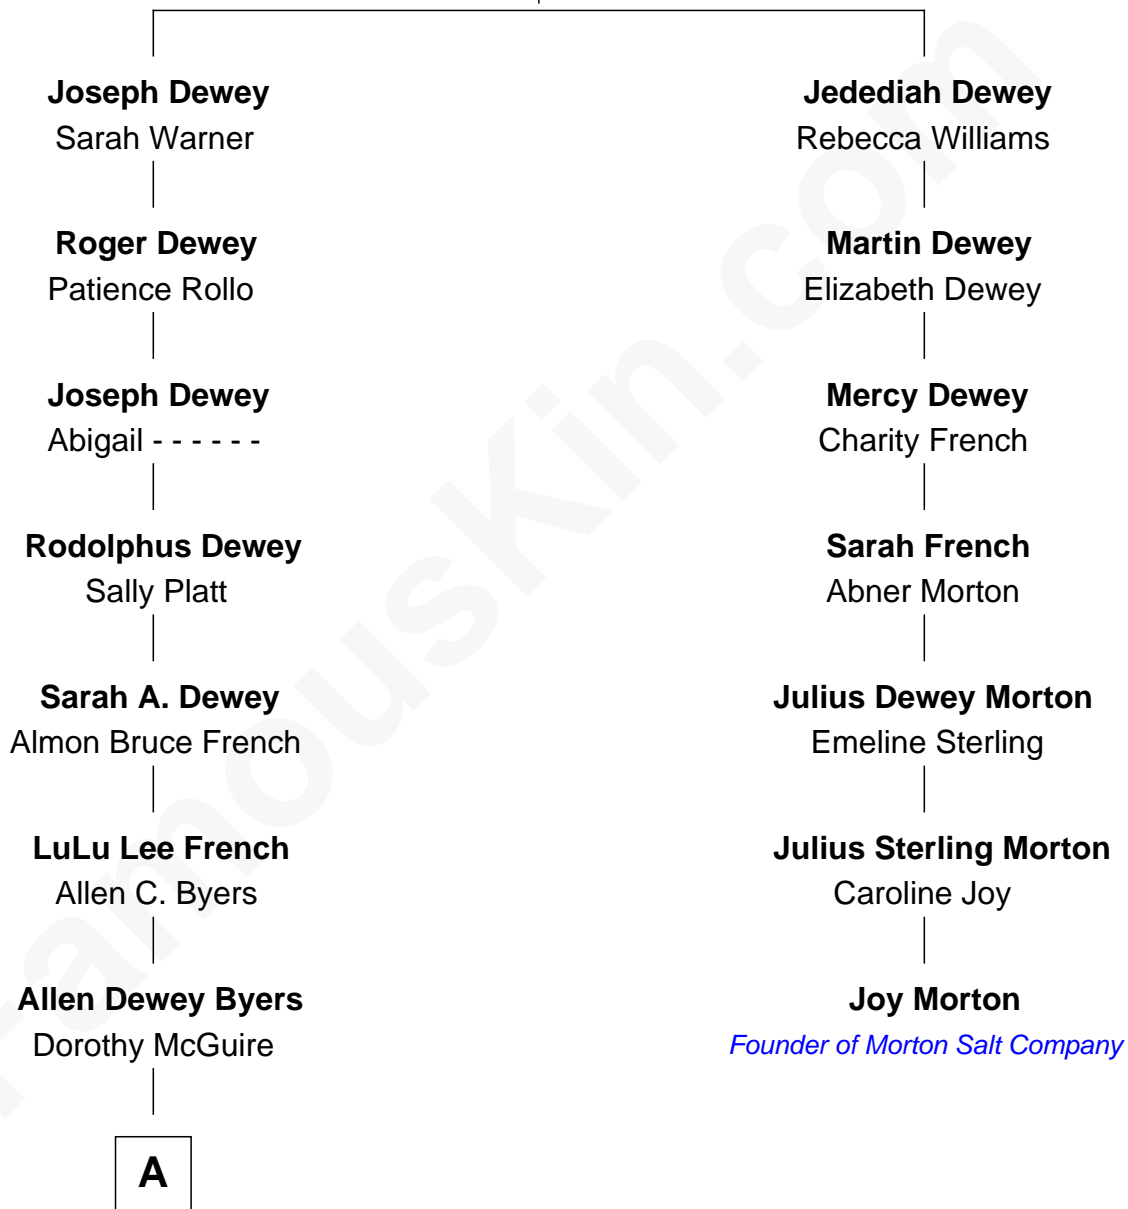

FamousKin.com Relationship Chart of

Ben Affleck

Movie Actor

6th cousin 3 times removed of

Joy Morton

Founder of Morton Salt Company

Jedediah Dewey

Sarah Orton

A

Nancy Louise Byers
Myron Hopkins Strong Affleck

Timothy Byers Affleck
Christopher Anne Boldt

Ben Affleck
Movie Actor

FamousKin.com