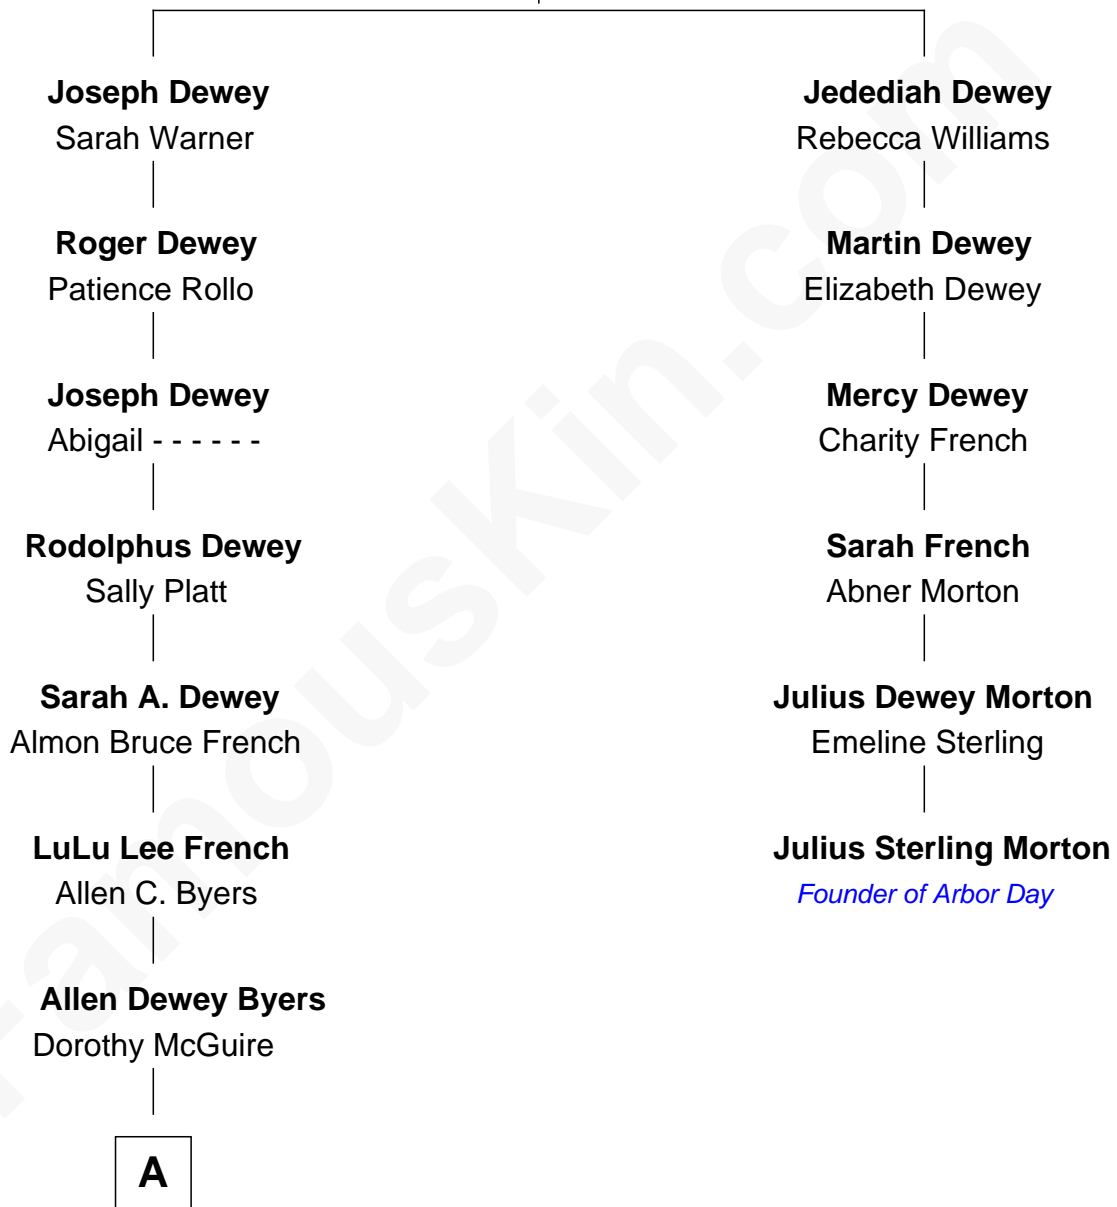

FamousKin.com Relationship Chart of

Ben Affleck

Movie Actor

5th cousin 4 times removed of

Julius Sterling Morton

Founder of Arbor Day

Jedediah Dewey

Sarah Orton

A

Nancy Louise Byers
Myron Hopkins Strong Affleck

Timothy Byers Affleck
Christopher Anne Boldt

Ben Affleck
Movie Actor

FamousKin.com