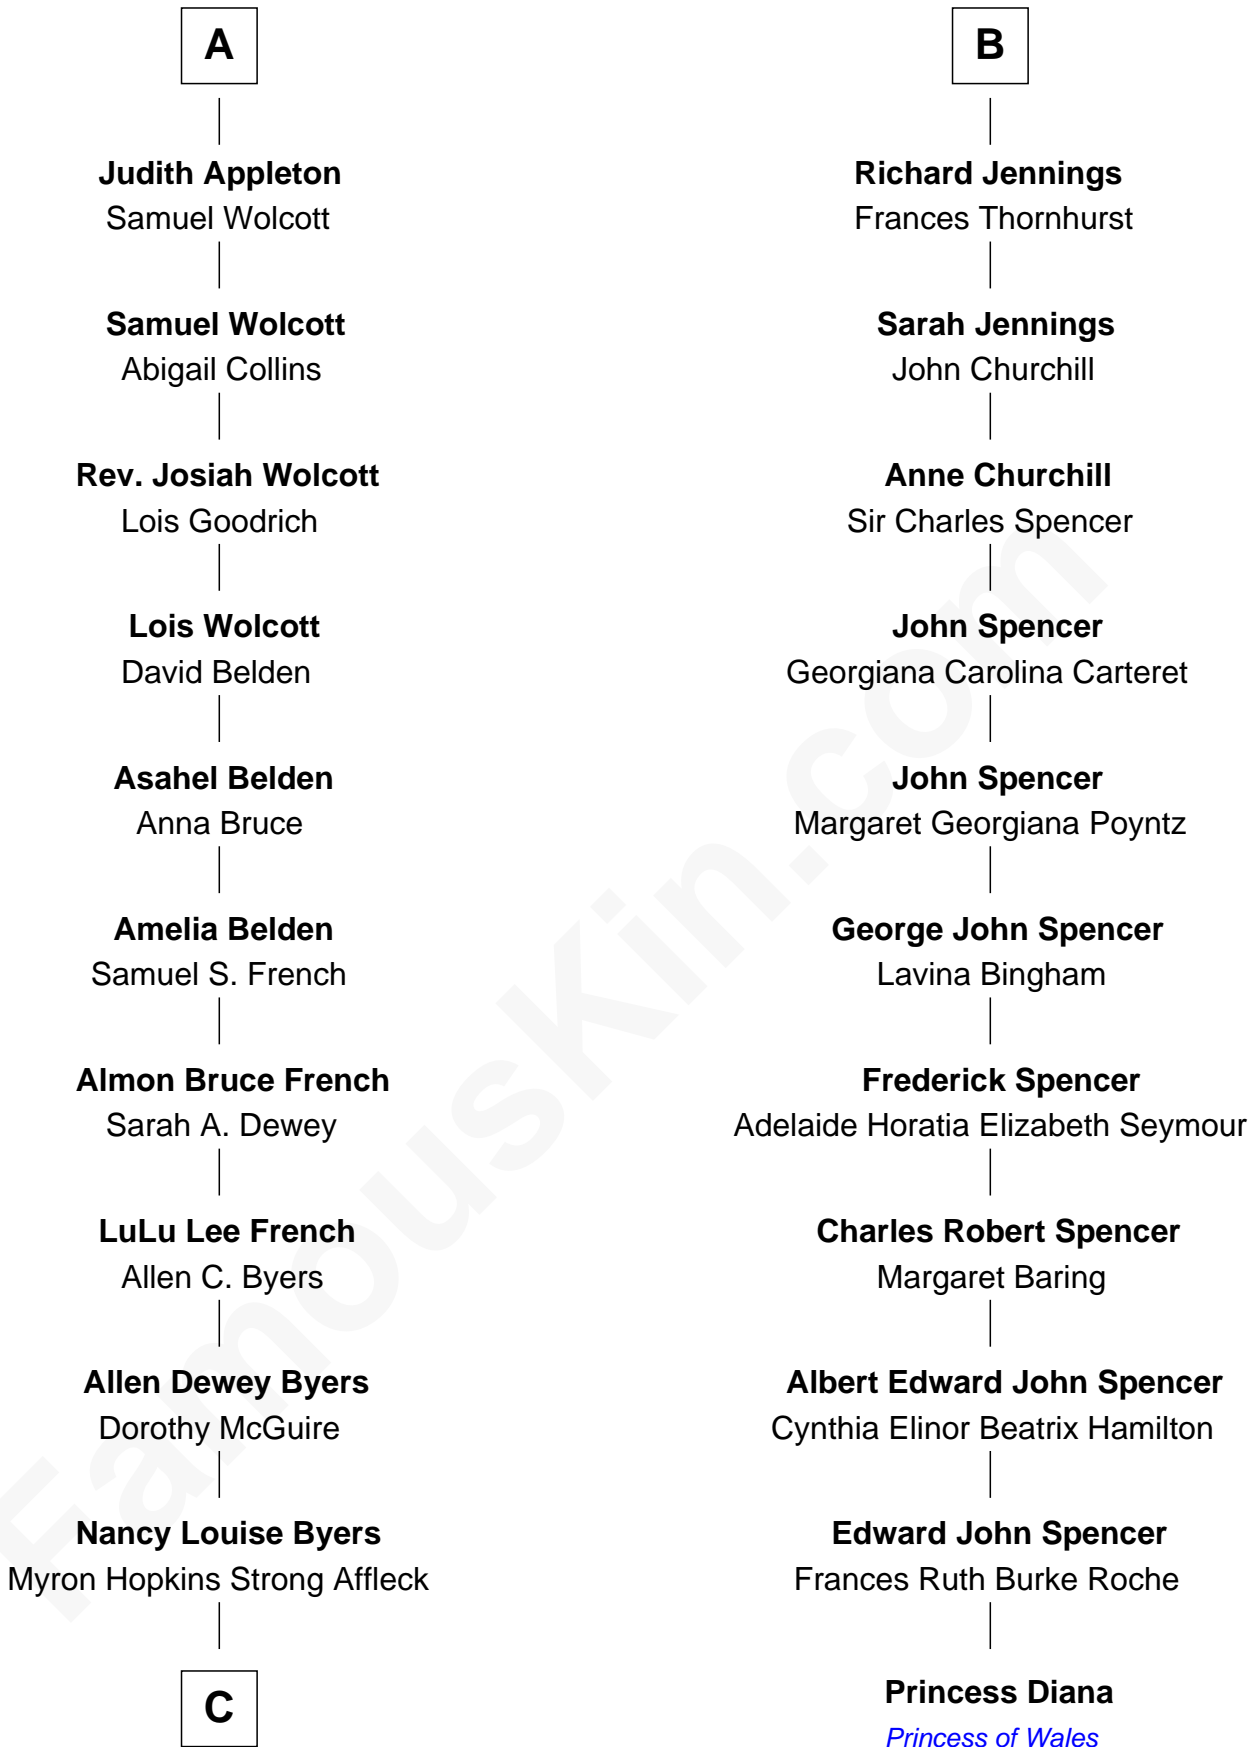

# FamousKin.com Relationship Chart of

**Ben Affleck**

*Movie Actor*

17th cousin 1 time removed of

**Princess Diana**

*Princess of Wales*

**John Cornish**

**C**