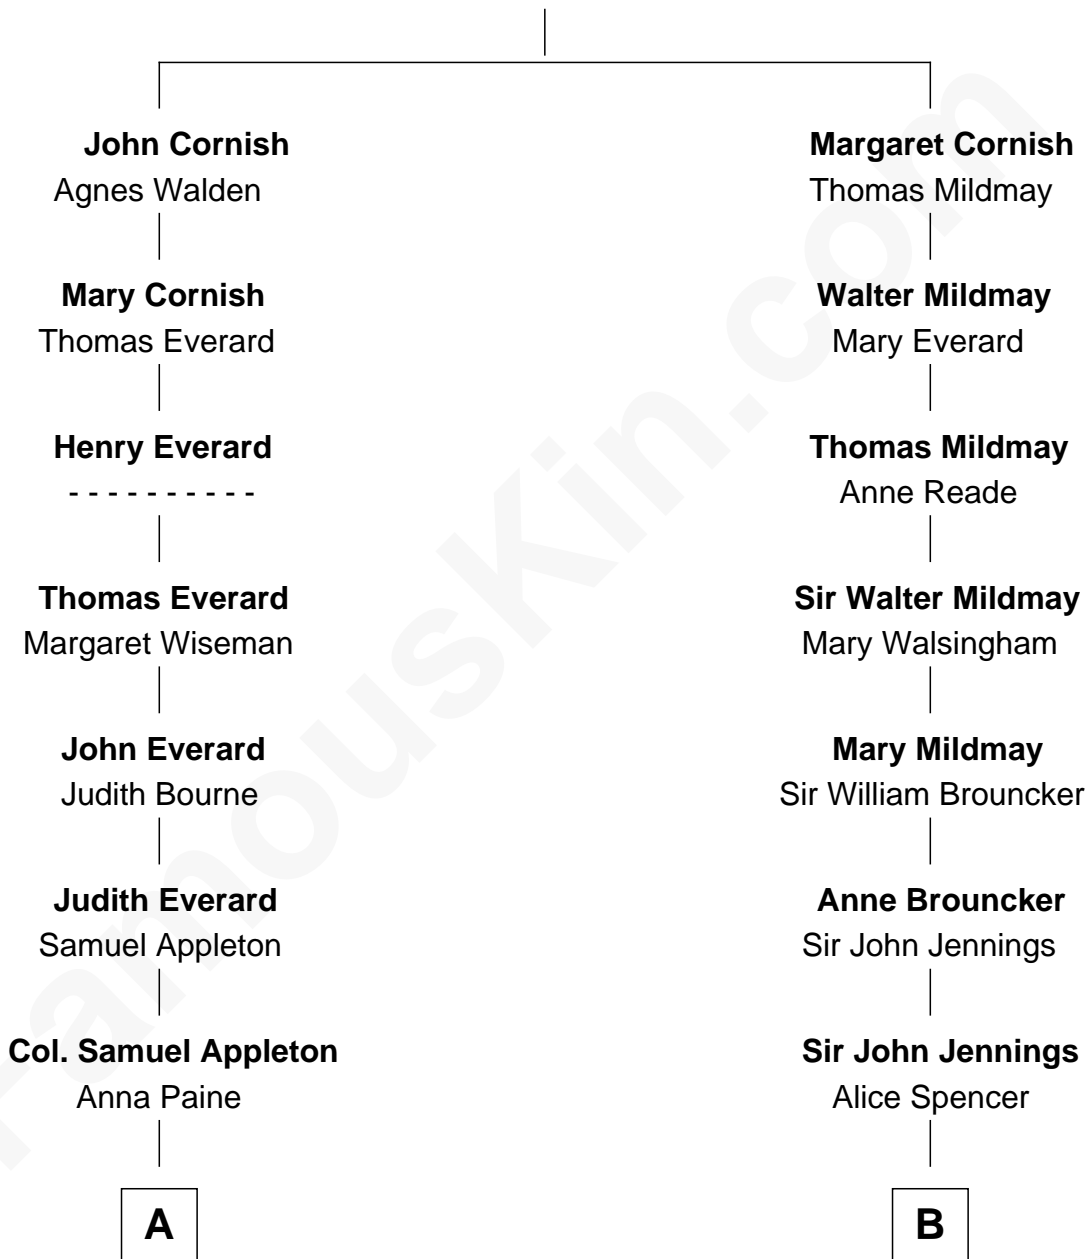

# FamousKin.com Relationship Chart of

**Ben Affleck**

*Movie Actor*

17th cousin 1 time removed of

**Princess Diana**

*Princess of Wales*

**John Cornish**

**C**