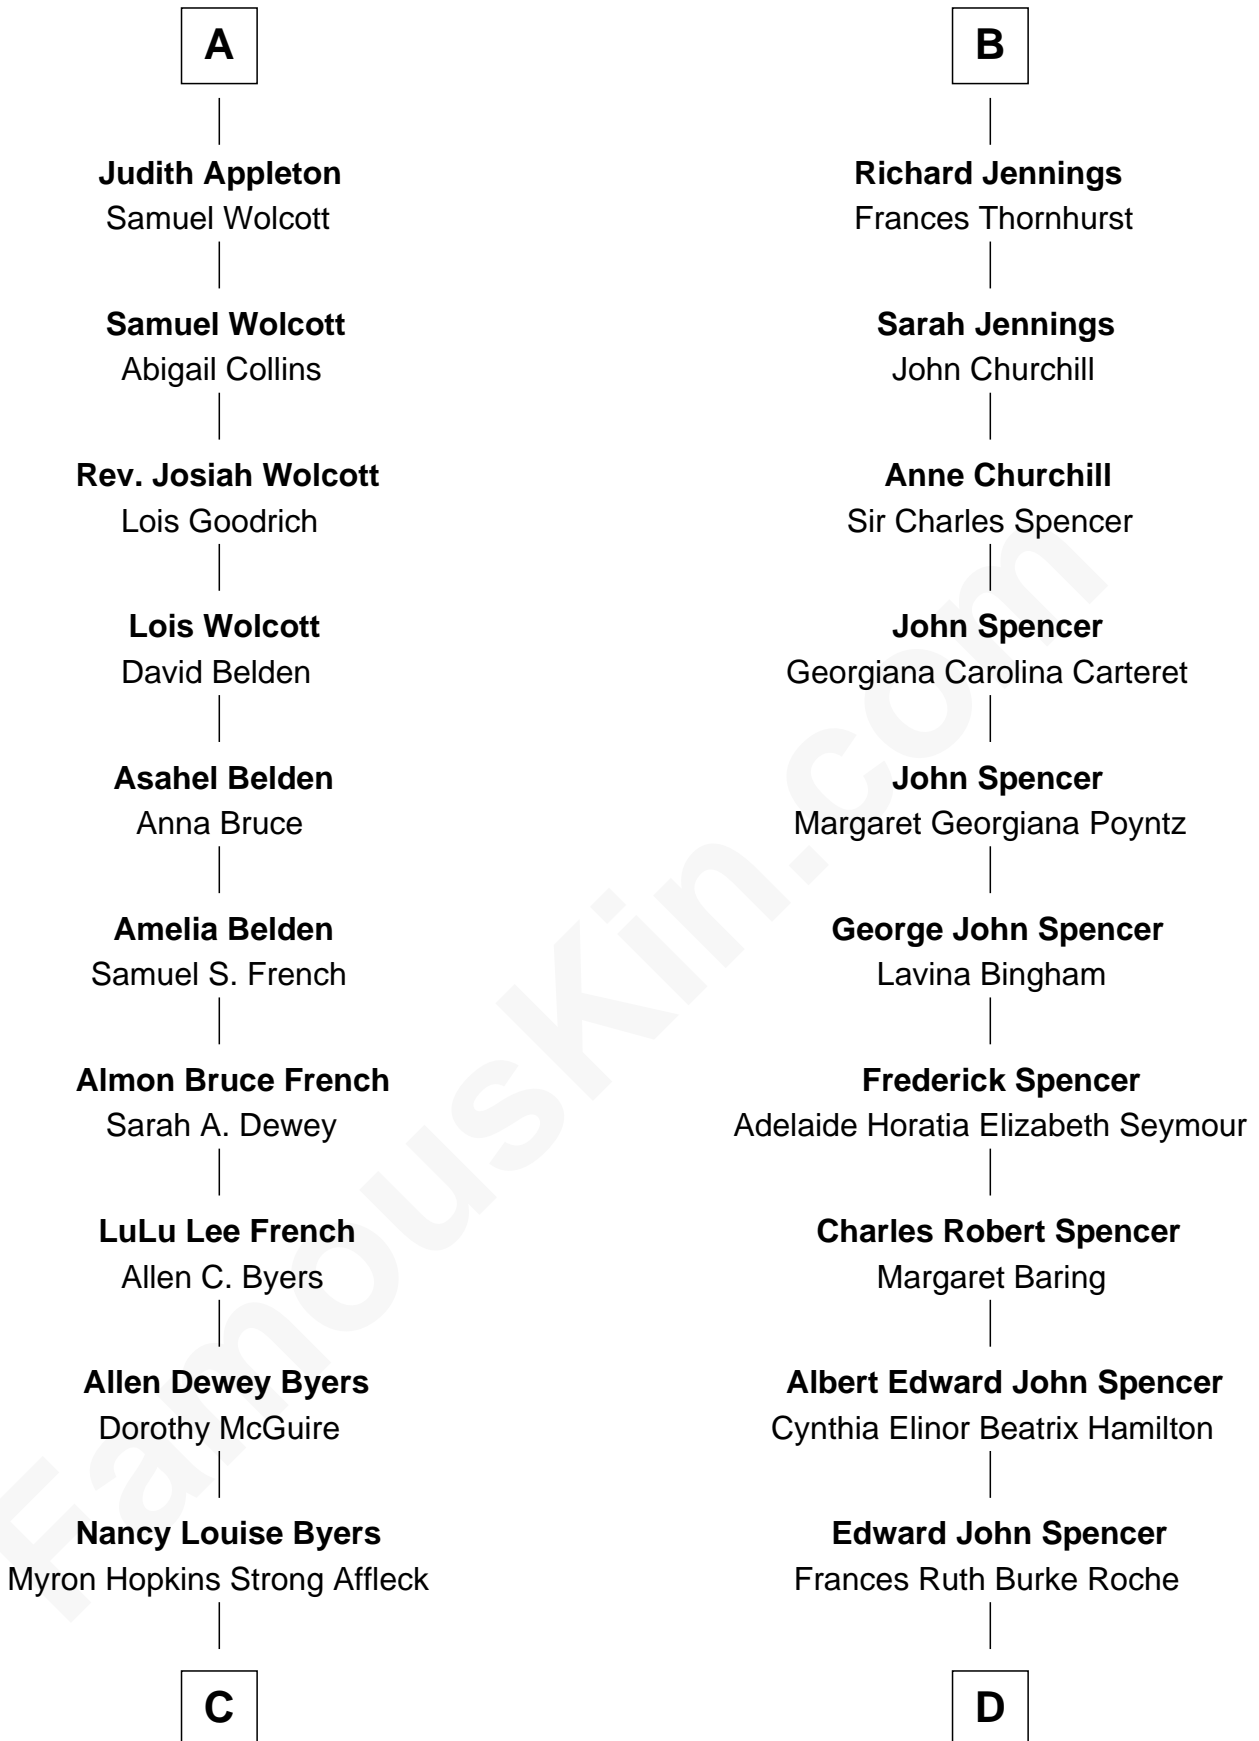

FamousKin.com Relationship Chart of

Ben Affleck

Movie Actor

18th cousin of

Prince William

Prince of Wales

John Cornish

C