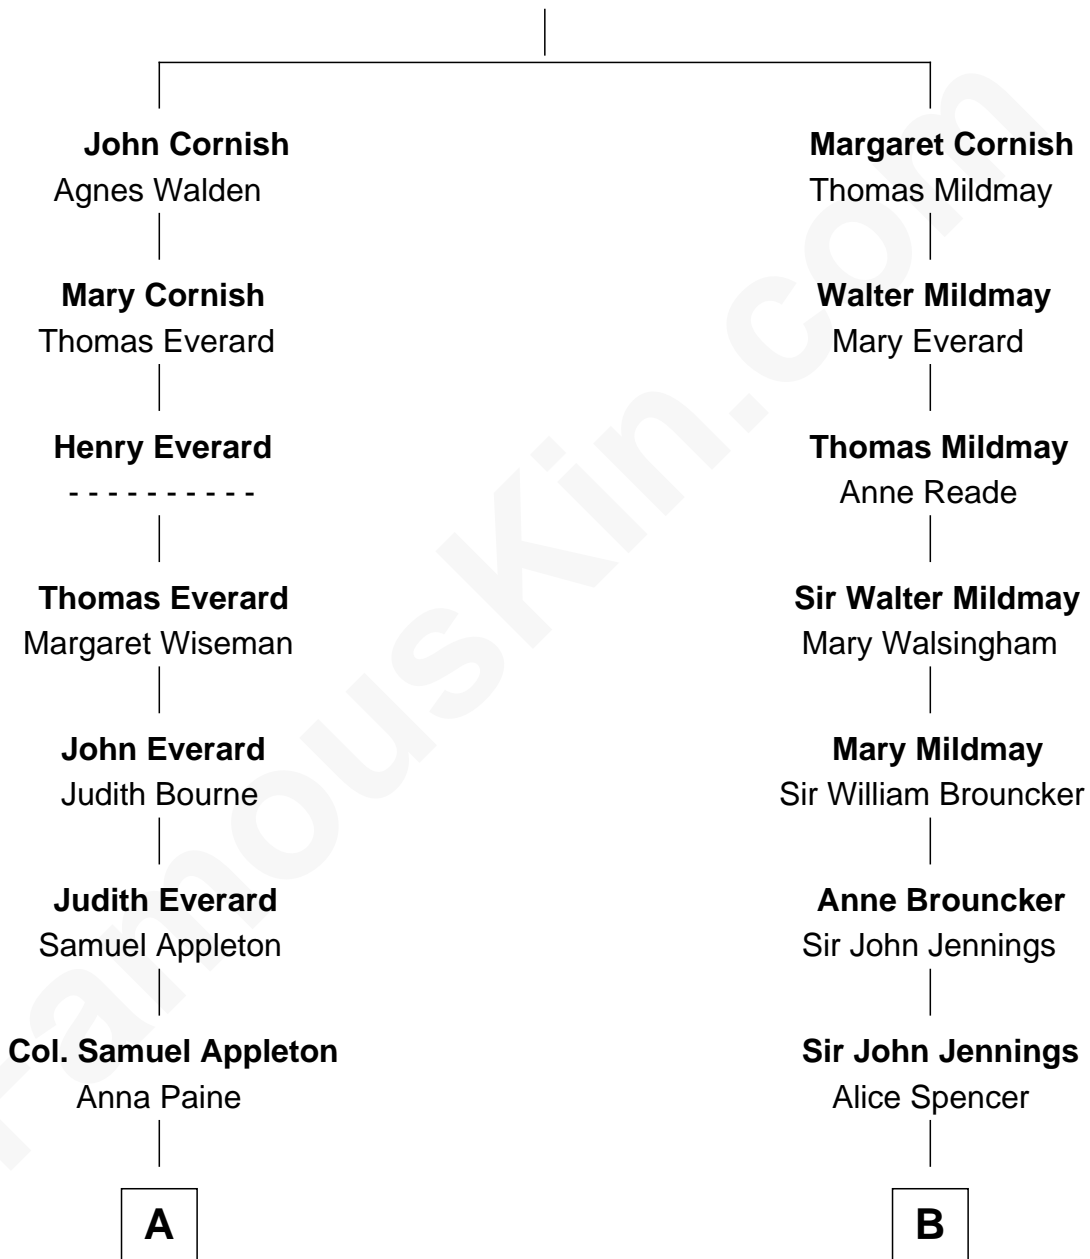

FamousKin.com Relationship Chart of

Ben Affleck

Movie Actor

18th cousin of

Prince William

Prince of Wales

John Cornish

C

Timothy Byers Affleck
Christopher Anne Boldt

Ben Affleck
Movie Actor

D

Princess Diana Frances Spencer
Charles III, King of the United Kingdom

Prince William
Prince of Wales

FamousKin.com