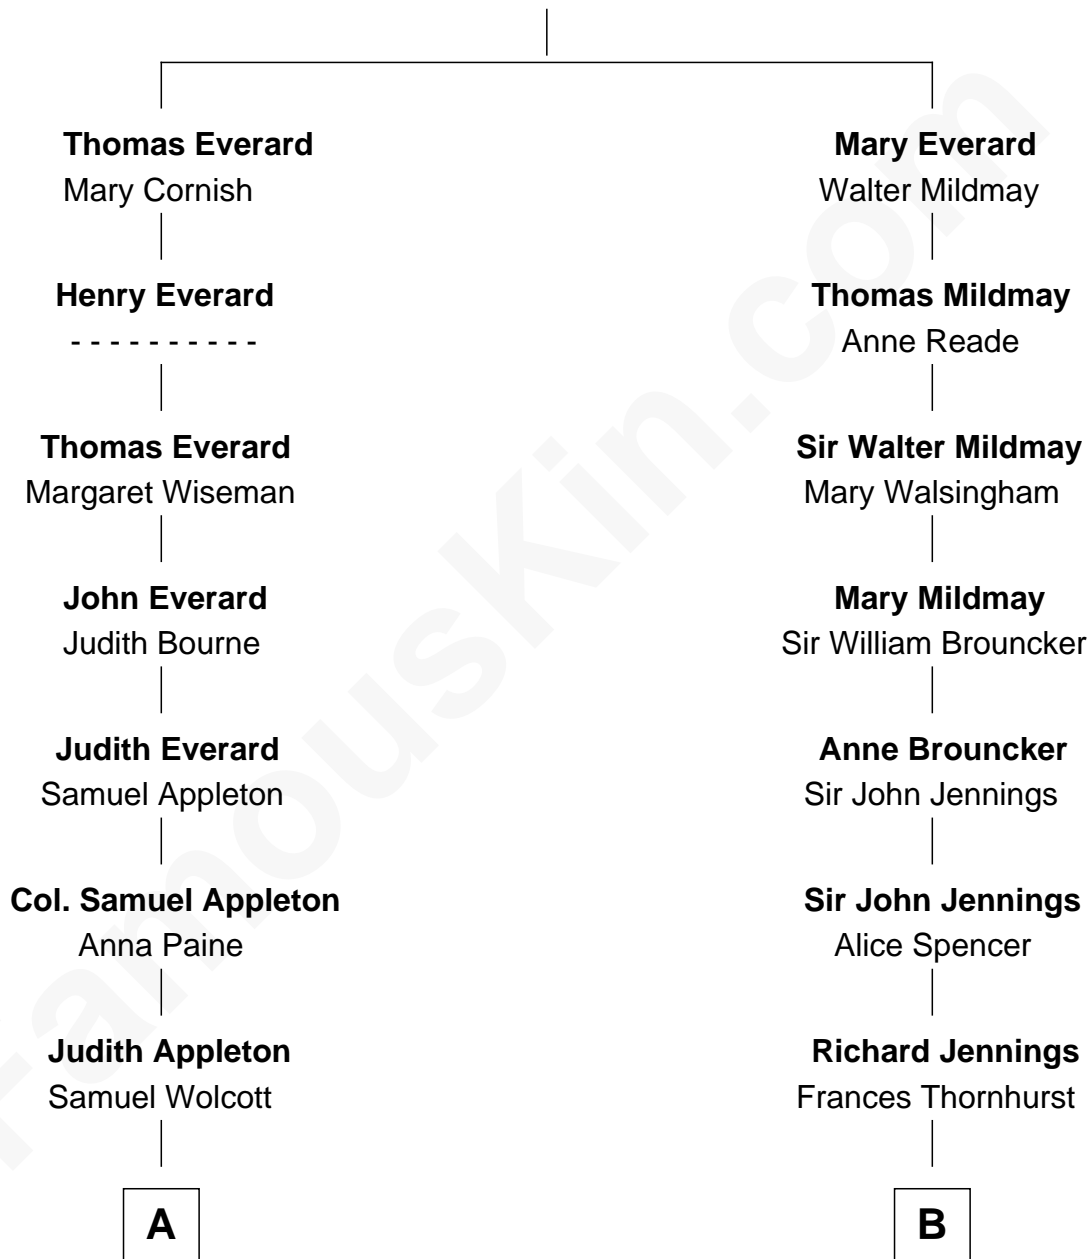

FamousKin.com Relationship Chart of

Ben Affleck

Movie Actor

17th cousin of

Prince William

Prince of Wales

John Everard

William photo by [InSapphoWeTrust](#) (CC BY-SA 2.0)