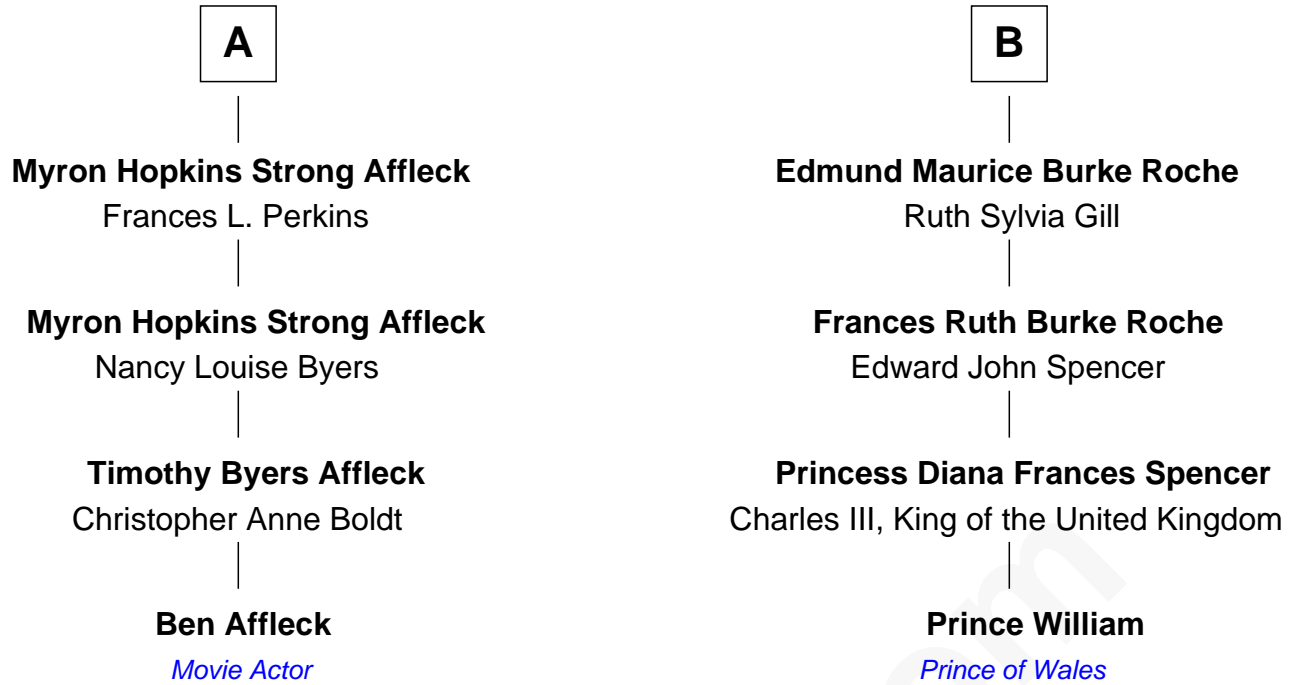

FamousKin.com Relationship Chart of

Ben Affleck

Movie Actor

10th cousin of

Prince William

Prince of Wales

Jedediah Strong
Freedom Woodward

Jedediah Strong
Abiah Ingersoll

Ezra Strong
Abigail Caverley

Philip Strong
Rhoda Payne

Ezra Strong
Betsey Dunning

Myron Strong
Jane Hopkins

Myron Hopkins Strong
Maria Bates Hoyt

Mary Hoyt Strong
William R. Affleck

A

Preserved Strong
Tabitha Lee

Elizabeth Strong
Joseph Strong

Benajah Strong
Lucy Bishop

Dr. Joseph Strong
Rebecca Young

Eleanor Strong
John Wood

Ellen Wood
Franklin H. Work

Frances Eleanor Work
James Boothby Burke Roche

B

William photo by [InSapphoWeTrust](#) (CC BY-SA 2.0)