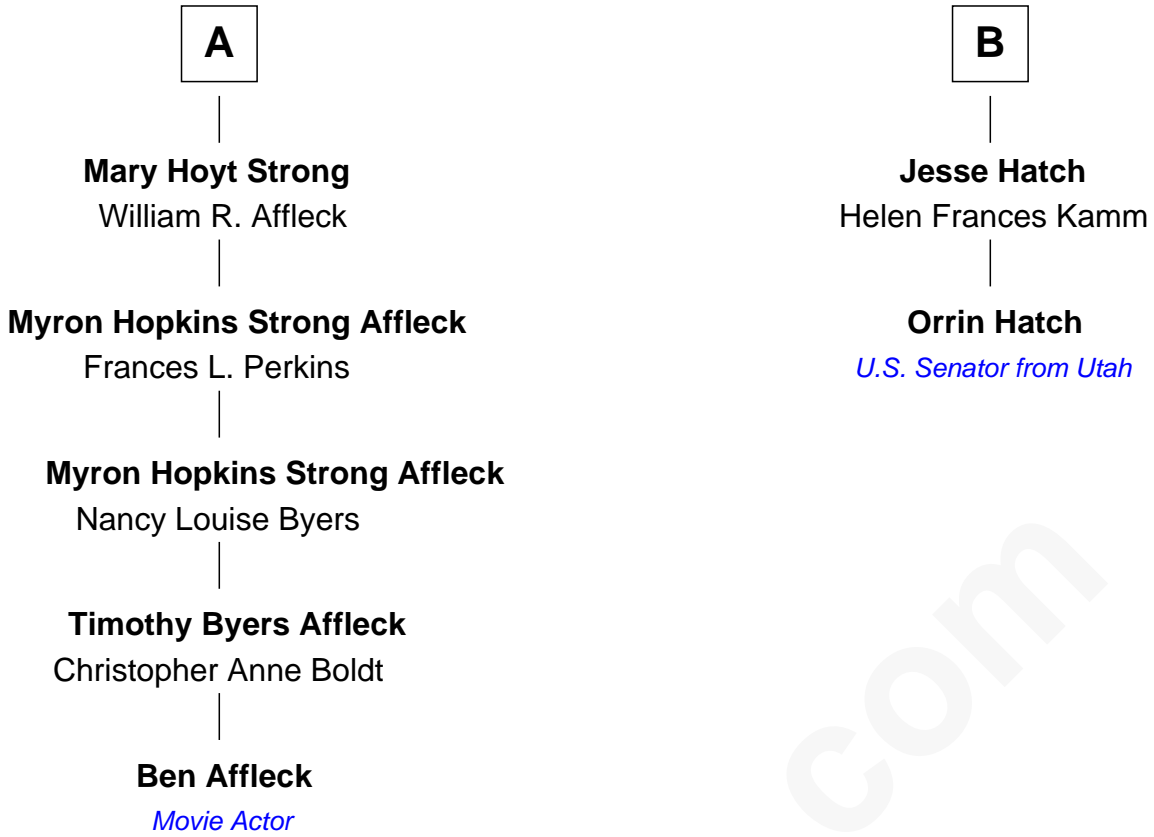

FamousKin.com Relationship Chart of

Ben Affleck

Movie Actor

8th cousin 3 times removed of

Orrin Hatch

U.S. Senator from Utah

John Parmelee

Hannah - - - - -

Isaac Parmelee
Elizabeth Highland

Elizabeth Parmelee
Nathaniel Baldwin

Amy Baldwin
William Stanley

Jesse Stanley
Eunice Bailey

Almira Stanley
Mark Hopkins

Jane Hopkins
Myron Strong

Myron Hopkins Strong
Maria Bates Hoyt

A

Job Parmelee
Betty Edwards

Abel Parmelee
Mary Beecher

Achsah Parmelee
Nathaniel Hatch

Jeremiah Hatch
Elizabeth Haight

Hezekiah Hatch
Aldura Sumner

Jeremiah Hatch
Louisa Pool Alexander

Josephus Hatch
Martha Luella Thomas

B

FamousKin.com