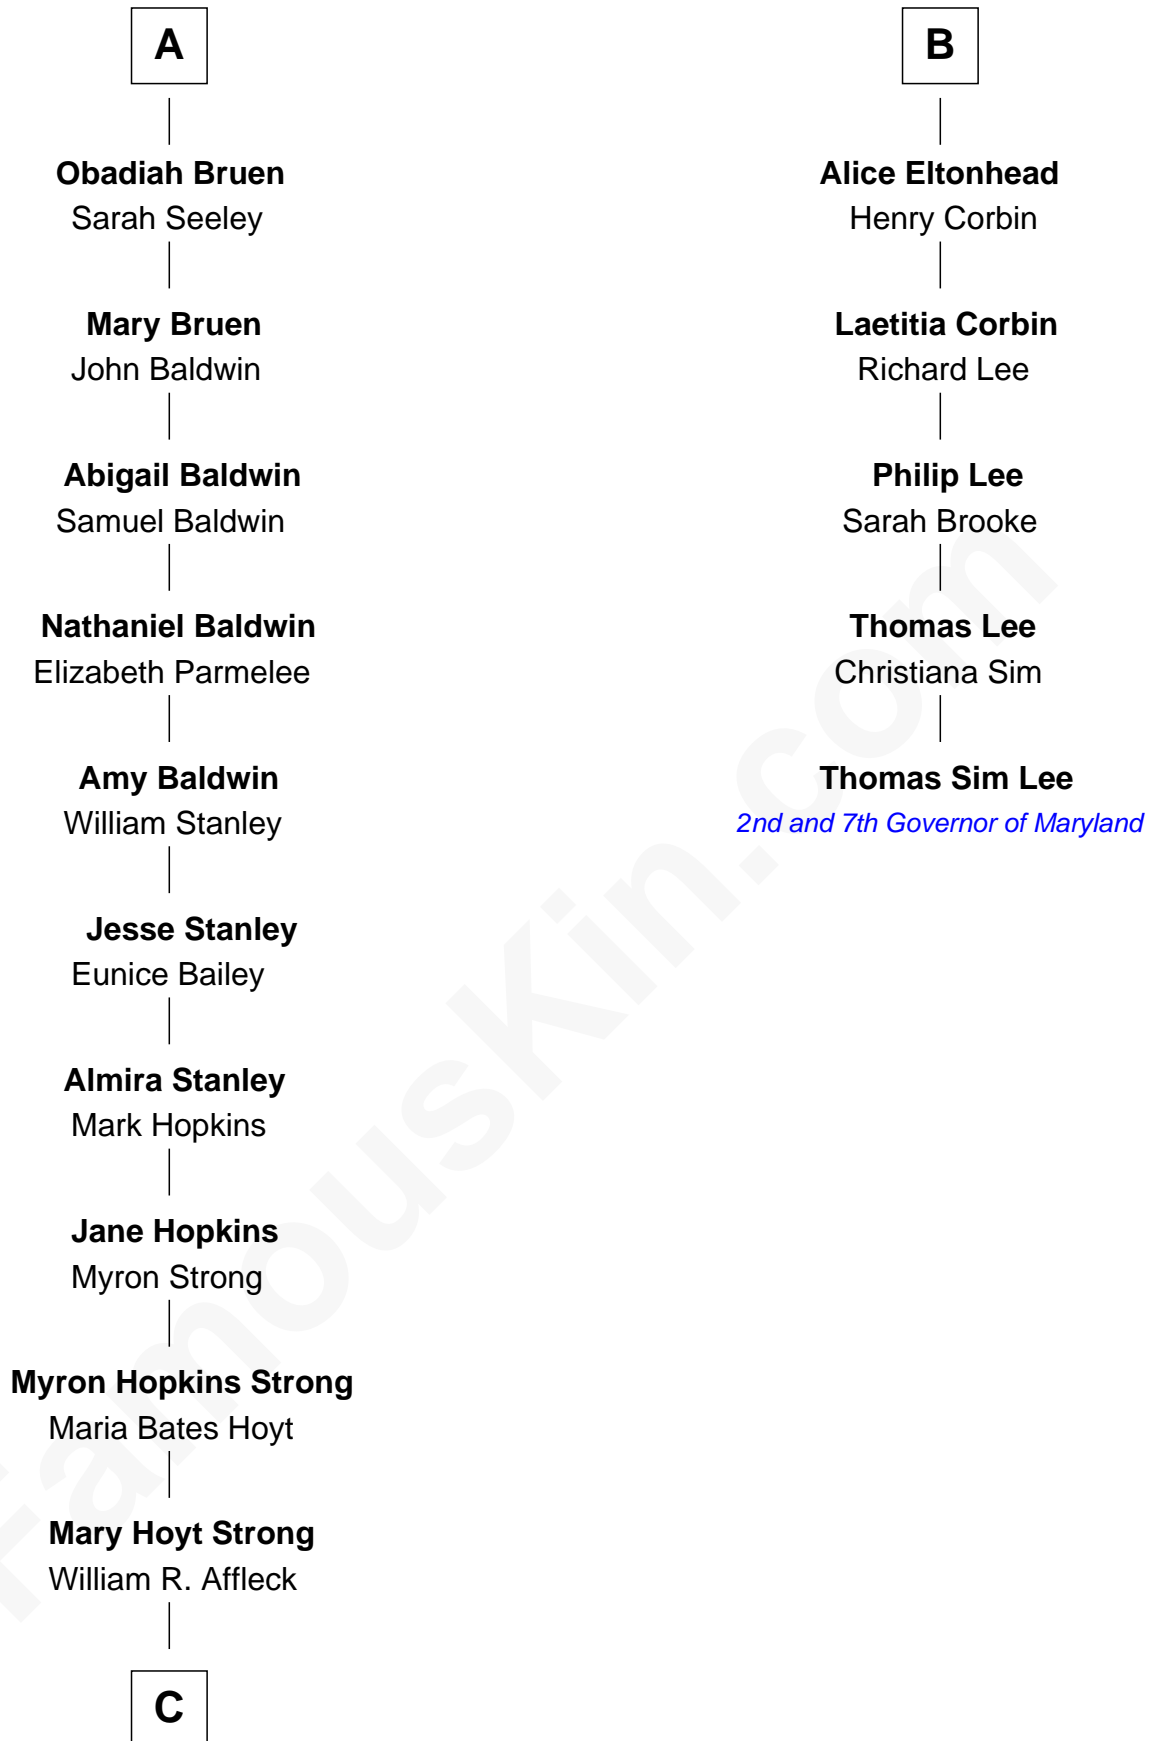

FamousKin.com Relationship Chart of

Ben Affleck

Movie Actor

11th cousin 9 times removed of

Thomas Sim Lee

2nd and 7th Governor of Maryland

Sir John Savage
Maud de Swinnerton

Margaret Savage
Sir John Dutton

Maude Dutton
Sir William Booth

Sir George Booth
Katherine Montfort

Sir William Booth
Ellen Montgomery

Jane Booth
Sir Thomas Holford

Dorothy Holford
John Bruen

John Bruen
Anne Fox

A

Mary Savage
William Stanley

William Stanley
Alice Hoghton

Sir William Stanley
Agnes Grosvenor

Sir William Stanley
Anne Harington

Peter Stanley
Cecily Tarleton

Anne Stanley
Edward Sutton

Anne Sutton
Richard Eltonhead

B

C