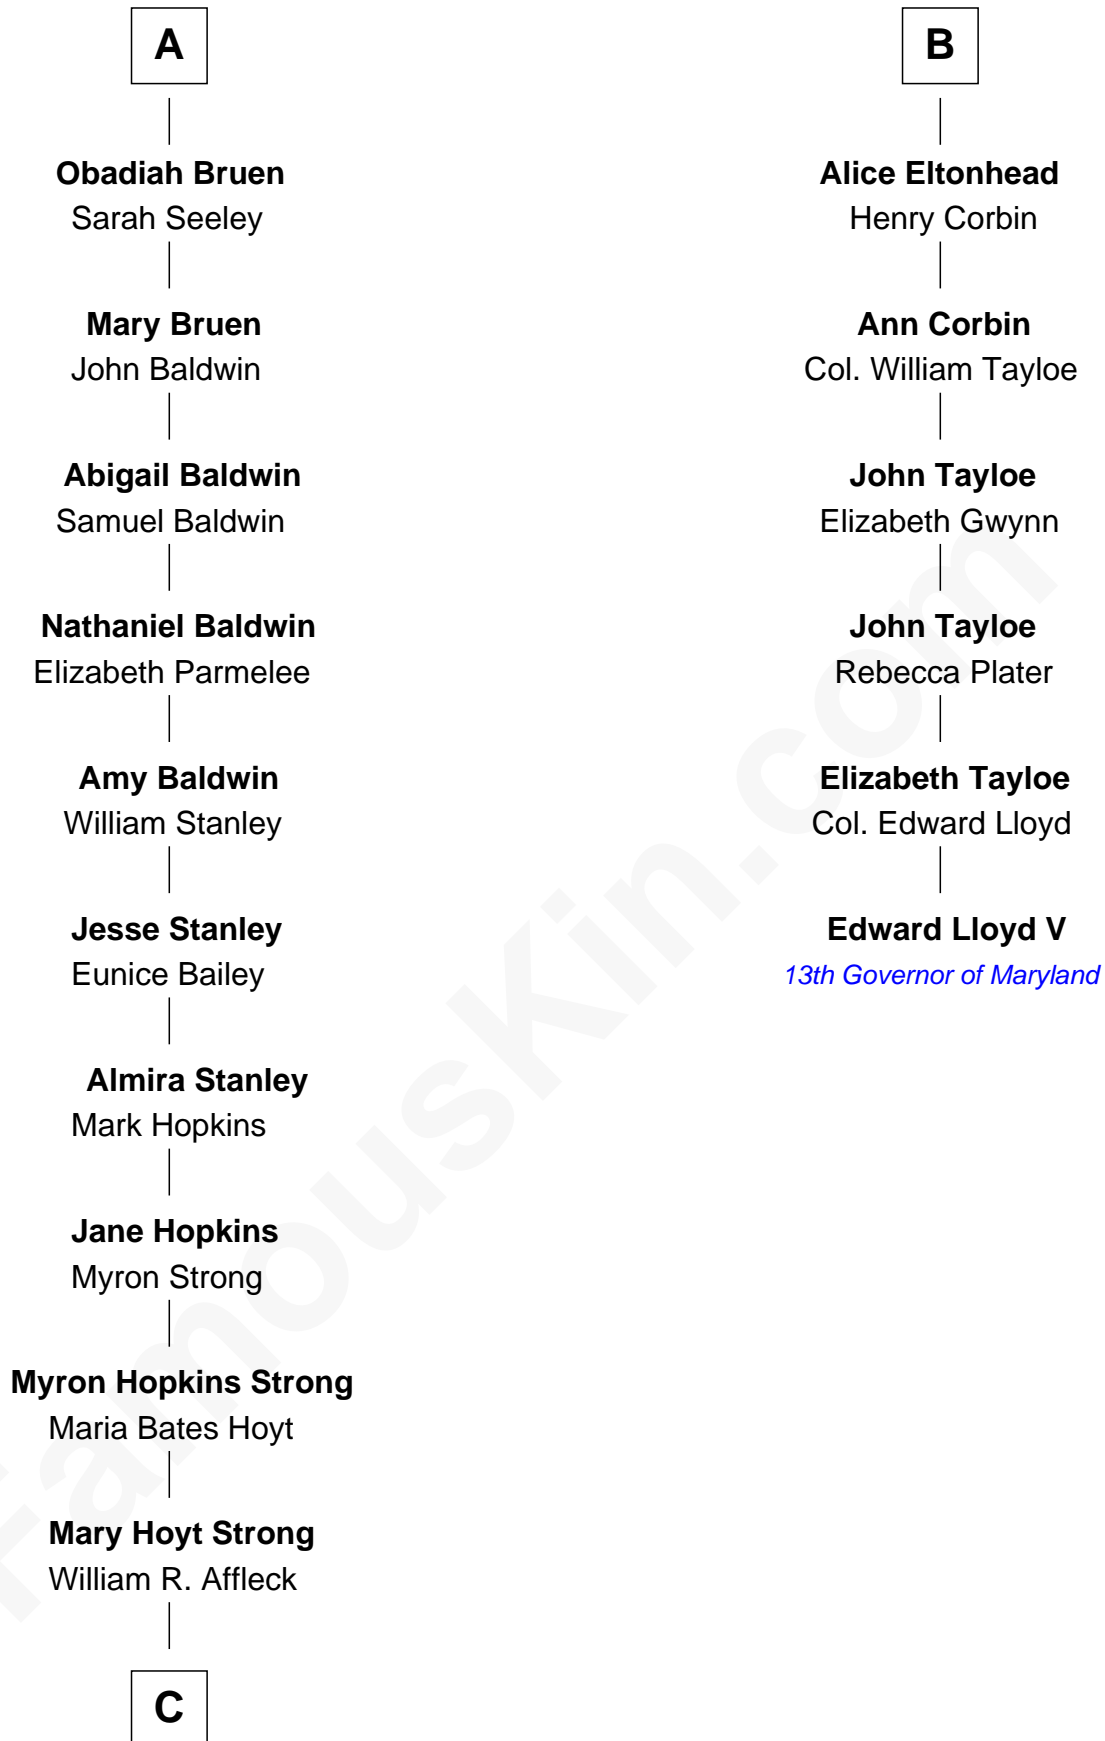

FamousKin.com Relationship Chart of

Ben Affleck

Movie Actor

12th cousin 8 times removed of

Edward Lloyd V

13th Governor of Maryland

Sir John Savage
Maud de Swinnerton

C

Myron Hopkins Strong Affleck

Frances L. Perkins

Myron Hopkins Strong Affleck

Nancy Louise Byers

Timothy Byers Affleck

Christopher Anne Boldt

Ben Affleck

Movie Actor