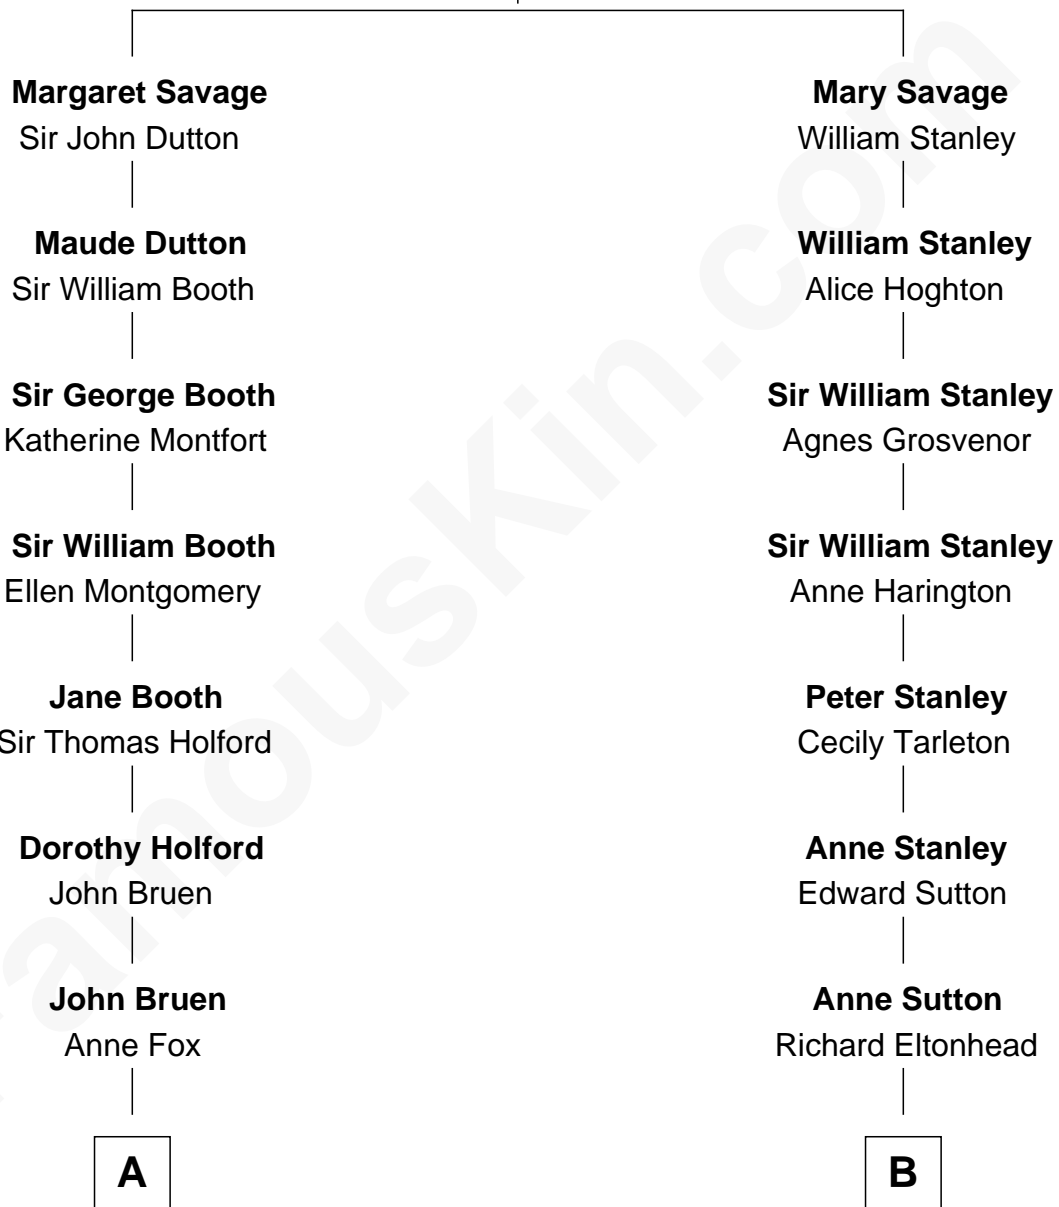

FamousKin.com Relationship Chart of

Ben Affleck

Movie Actor

12th cousin 8 times removed of

Edward Lloyd V

13th Governor of Maryland

Sir John Savage
Maud de Swinnerton

C

Myron Hopkins Strong Affleck

Frances L. Perkins

Myron Hopkins Strong Affleck

Nancy Louise Byers

Timothy Byers Affleck

Christopher Anne Boldt

Ben Affleck

Movie Actor