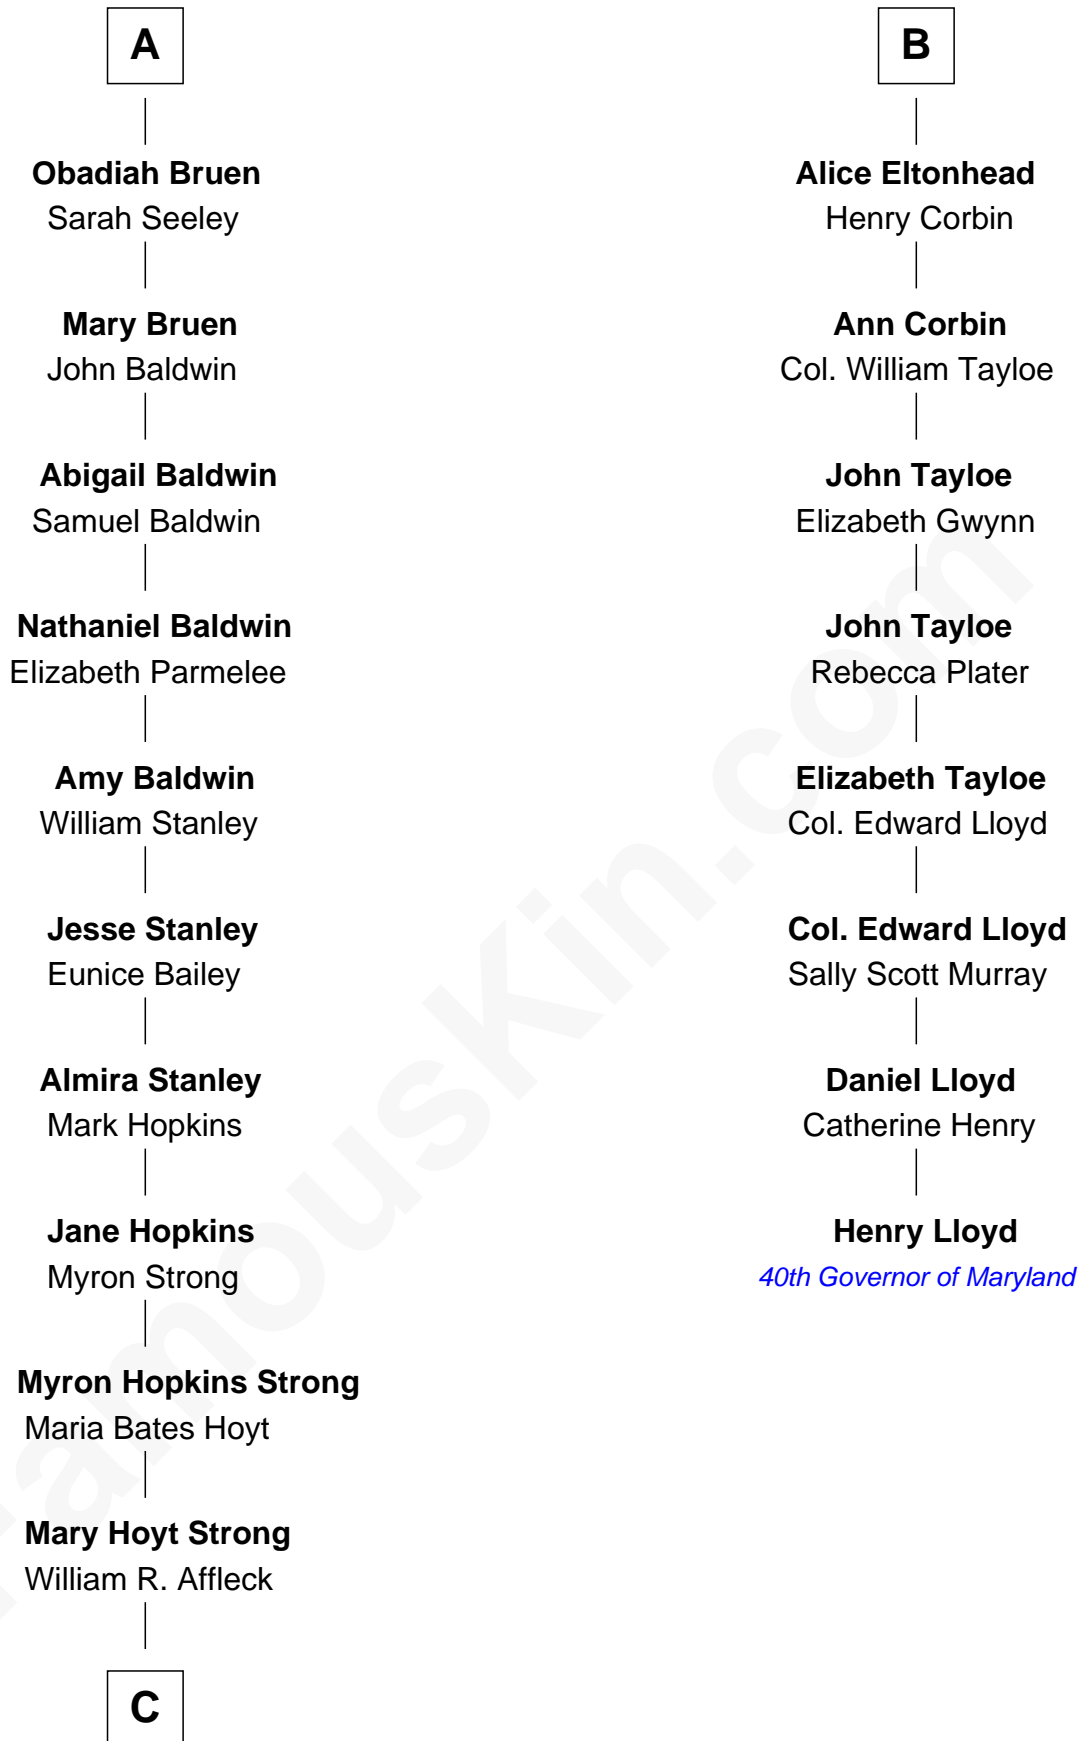

FamousKin.com Relationship Chart of

Ben Affleck

Movie Actor

14th cousin 6 times removed of

Henry Lloyd

40th Governor of Maryland

Sir John Savage
Maud de Swinnerton

Margaret Savage
Sir John Dutton

Maude Dutton
Sir William Booth

Sir George Booth
Katherine Montfort

Sir William Booth
Ellen Montgomery

Jane Booth
Sir Thomas Holford

Dorothy Holford
John Bruen

John Bruen
Anne Fox

A

Mary Savage
William Stanley

William Stanley
Alice Hoghton

Sir William Stanley
Agnes Grosvenor

Sir William Stanley
Anne Harington

Peter Stanley
Cecily Tarleton

Anne Stanley
Edward Sutton

Anne Sutton
Richard Eltonhead

B

C