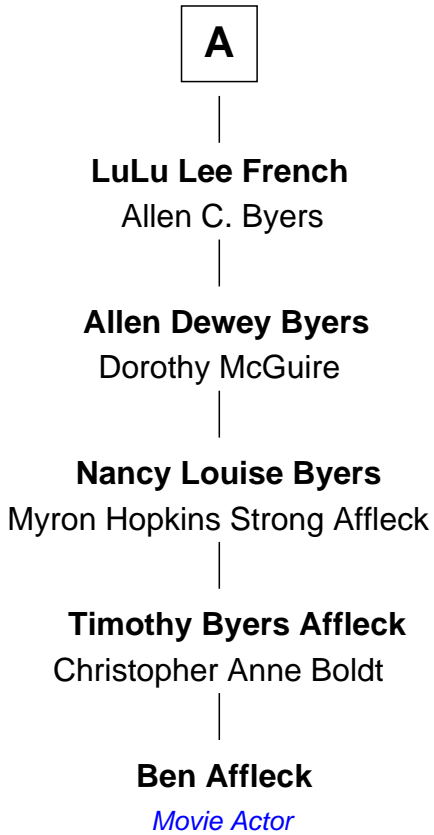

FamousKin.com Relationship Chart of

Ben Affleck
Movie Actor

7th cousin 4 times removed of

Leverett Saltonstall
55th Governor of Massachusetts

Col. Samuel Appleton

with wife
Anna Paine

with wife
Mary Oliver

Judith Appleton
Samuel Wolcott

Isaac Appleton
Priscilla Baker

Samuel Wolcott
Abigail Collins

Isaac Appleton
Elizabeth Sawyer

Rev. Josiah Wolcott
Lois Goodrich

Rev. Joseph Appleton
Mary Hook

Lois Wolcott
David Belden

William Appleton
Mary Ann Cutler

Asahel Belden
Anna Bruce

Sarah Elizabeth Appleton
Amos Adams Lawrence

Amelia Belden
Samuel S. French

Sarah Lawrence
Peter Chardon Brooks

Almon Bruce French
Sarah A. Dewey

Eleanor Brooks
Richard Middlecott Saltonstall

A

Leverett Saltonstall

55th Governor of Massachusetts

FamousKin.com