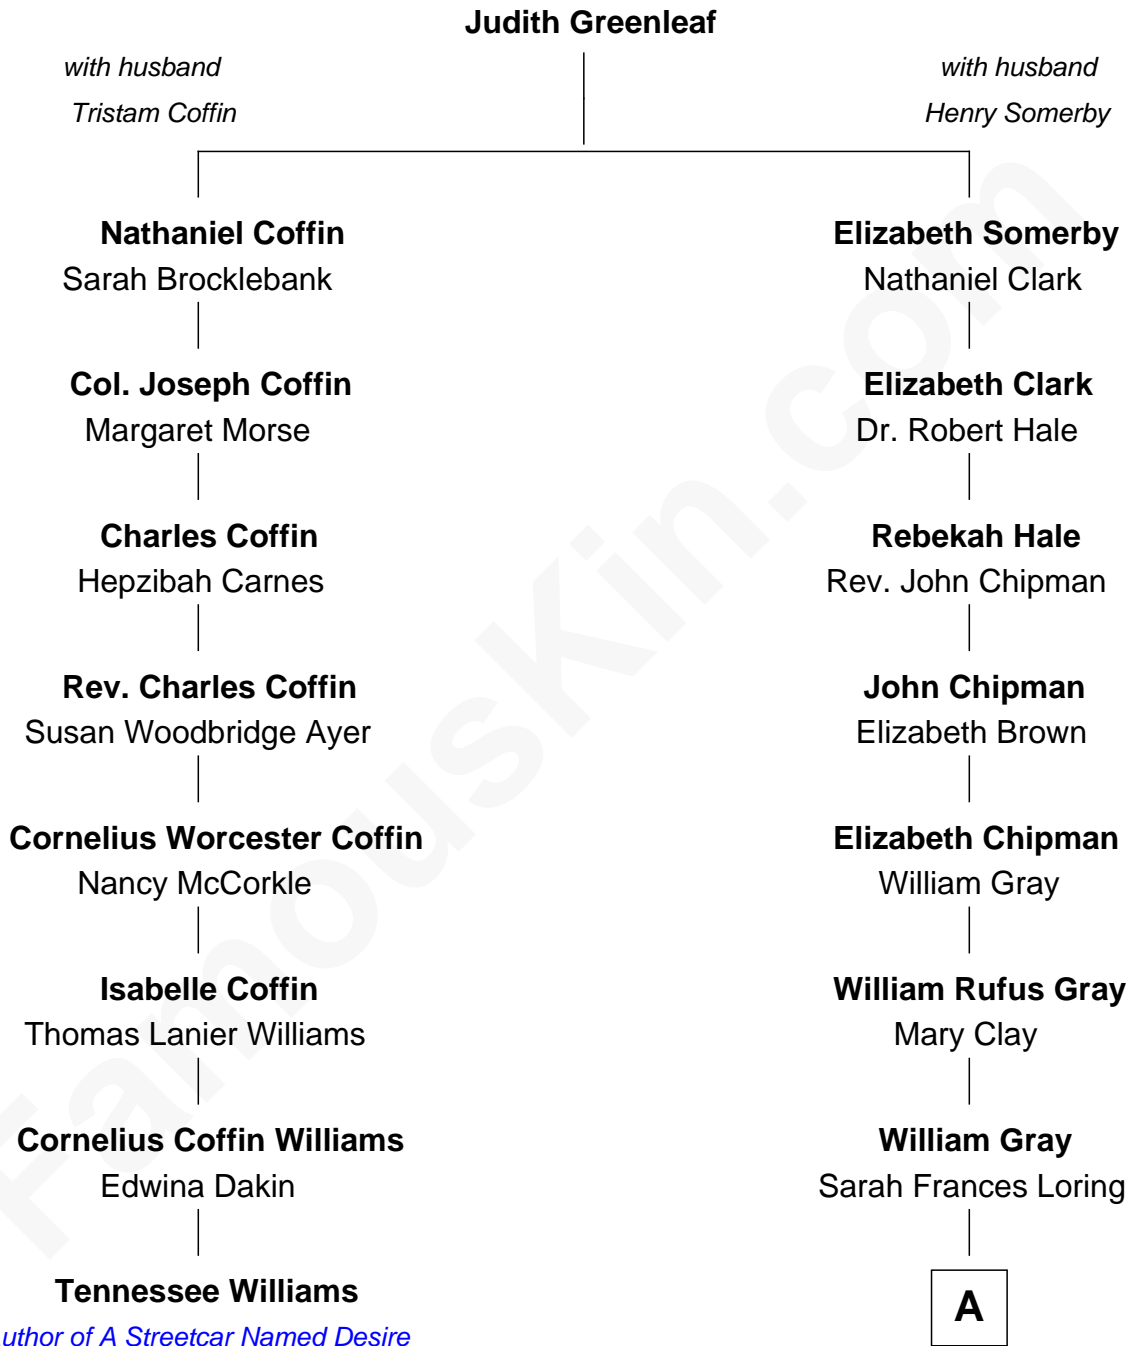

FamousKin.com

Relationship Chart of

Tennessee Williams

Author of A Streetcar Named Desire

7th cousin 3 times removed of

Story Musgrave
NASA Astronaut

A

Edward Gray
Elizabeth Gray Story

Marguerite Gray
John Butler Swann

Marguerite Swann
Percy Musgrave

Story Musgrave
NASA Astronaut

FamousKin.com