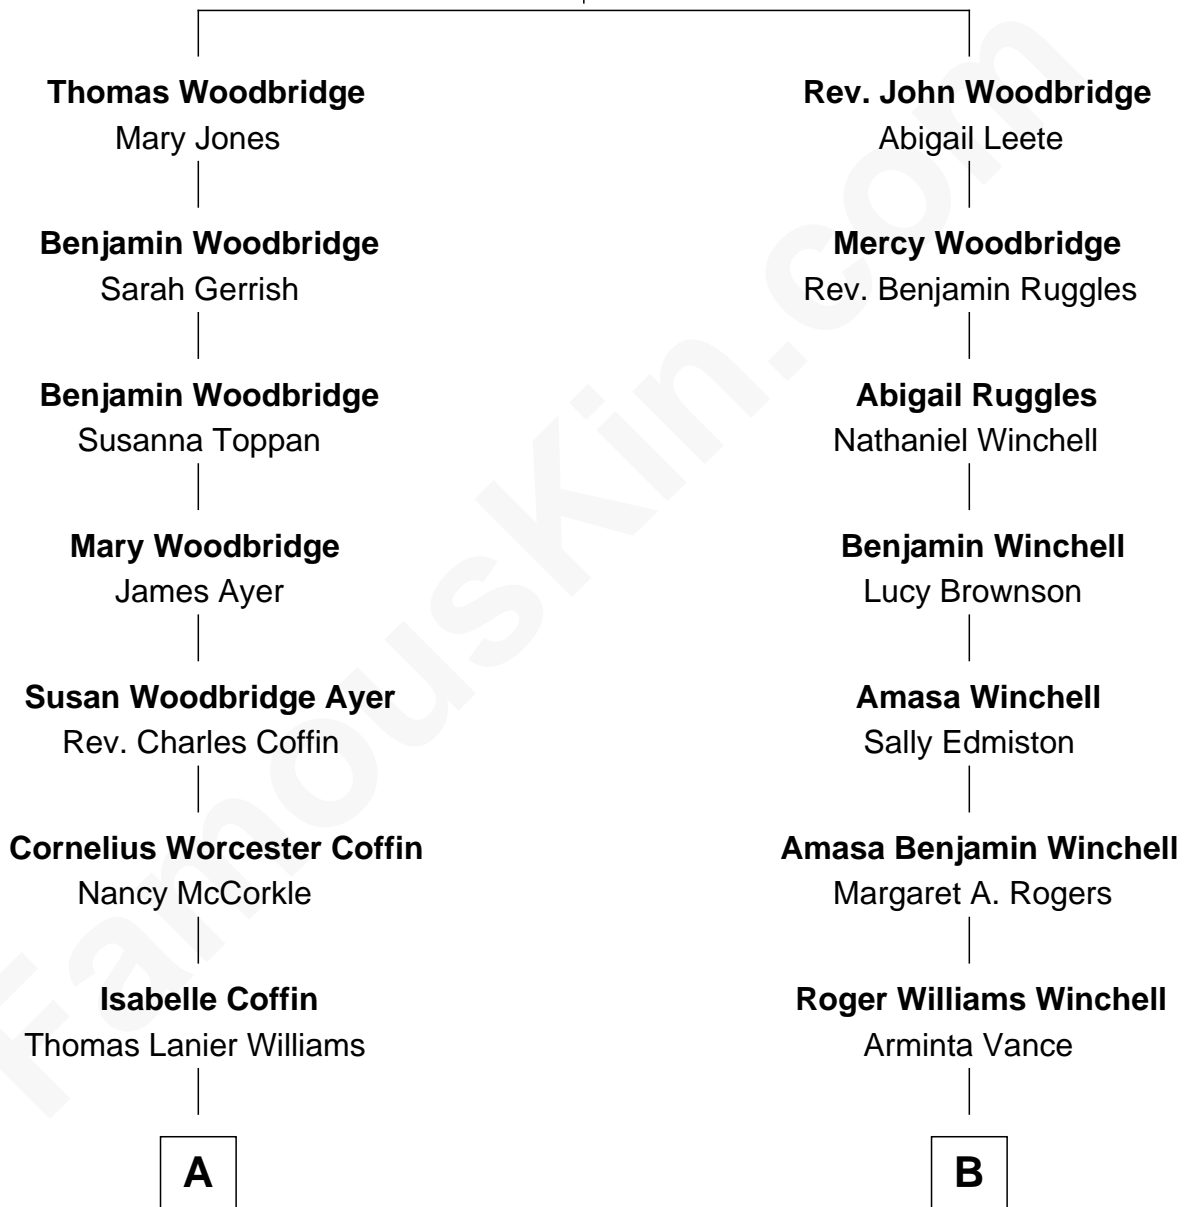

FamousKin.com

Relationship Chart of

Tennessee Williams

Author of A Streetcar Named Desire

8th cousin 2 times removed of

Anna Faris

TV and Movie Actress

Rev. John Woodbridge

Mercy Dudley

A

Cornelius Coffin Williams

Edwina Dakin

Tennessee Williams

Author of A Streetcar Named Desire

B

Veronica Ream Winchell