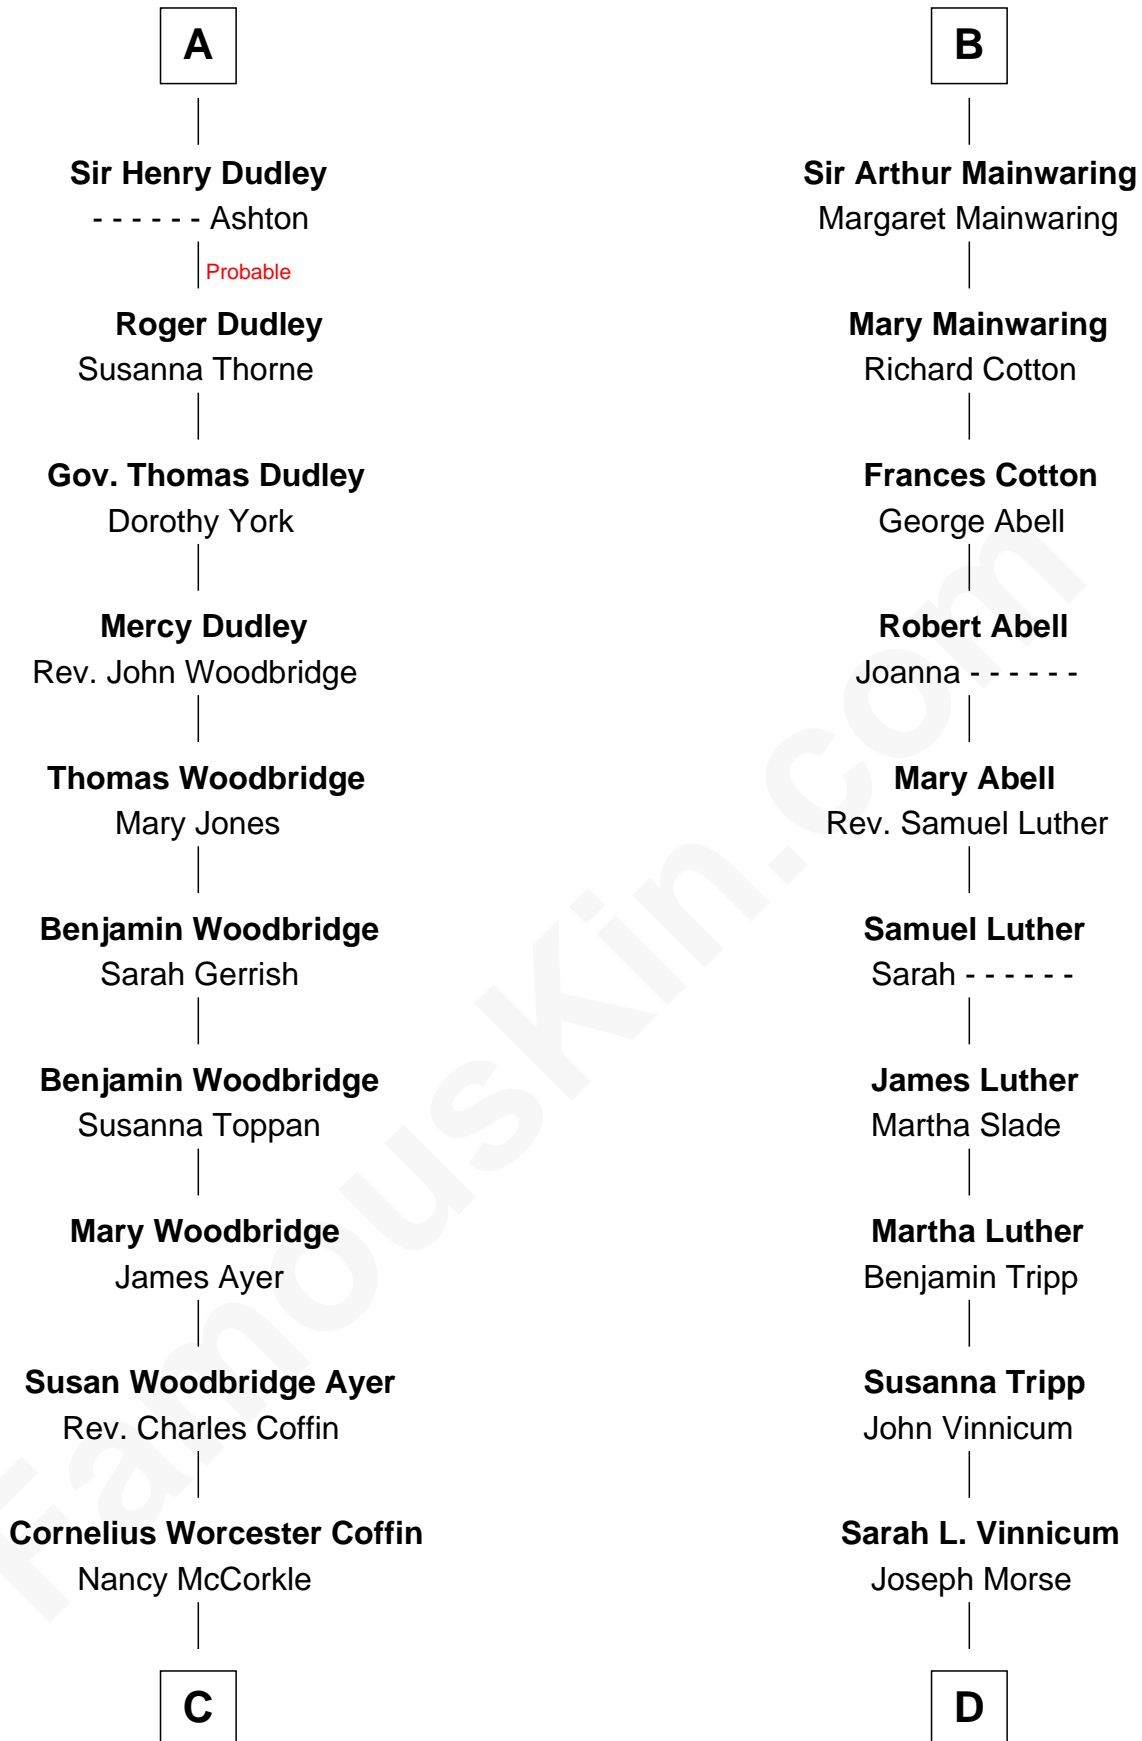

FamousKin.com

Relationship Chart of

Tennessee Williams

Author of A Streetcar Named Desire

19th cousin of

Lizzie Borden

Accused Murderess

Sir William de Ros
Margery de Badlesmere

A

Maud de Roos
John de Welles

Anne de Welles
James Butler

James Butler
Joan Beauchamp

Elizabeth Butler
John Talbot

Ann Talbot
Sir Henry Vernon

Elizabeth Vernon
Sir Robert Corbet

Dorothy Corbet
Sir Richard Mainwaring

B

C

Isabelle Coffin
Thomas Lanier Williams

Cornelius Coffin Williams
Edwina Dakin

Tennessee Williams
Author of A Streetcar Named Desire

D

Anthony Morse
Rhoda Morrison

Sarah Anthony Morse
Andrew Jackson Borden

Lizzie Borden
Accused Murderess

FamousKin.com