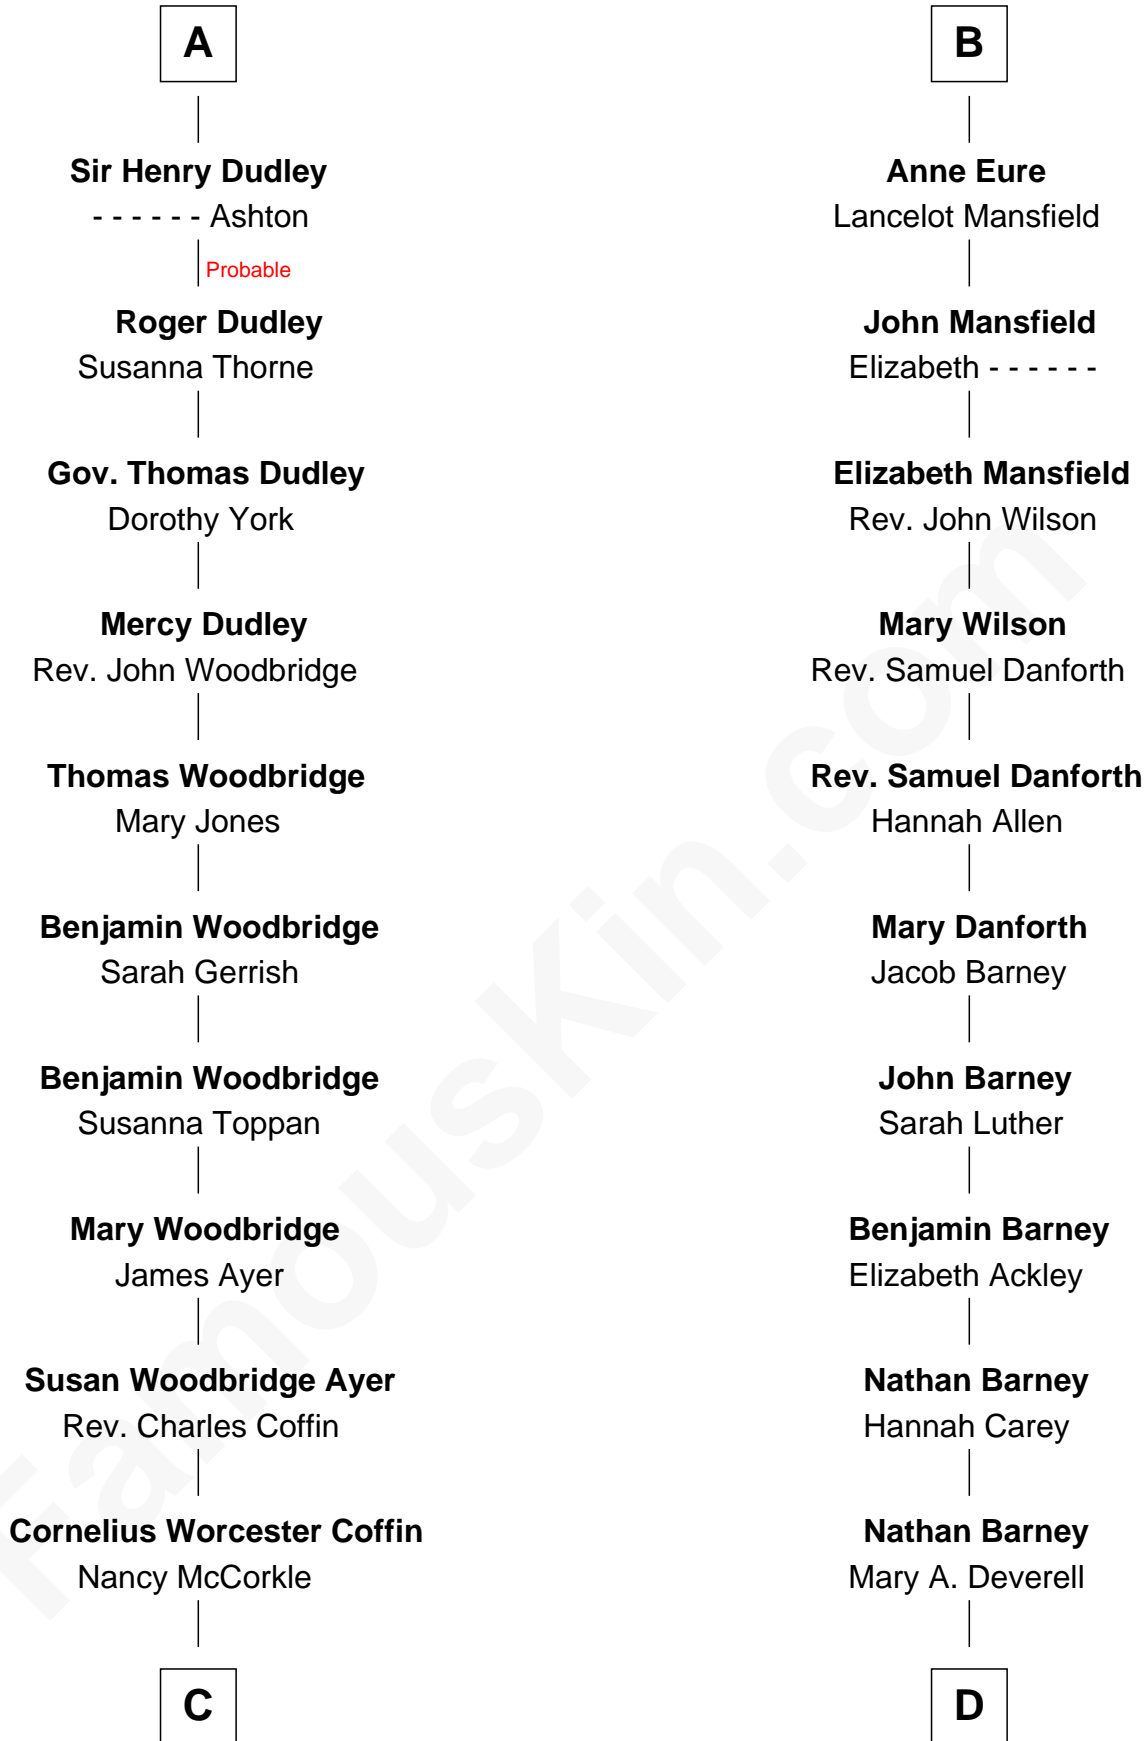

FamousKin.com

Relationship Chart of

Tennessee Williams

Author of A Streetcar Named Desire

19th cousin of

Elizabeth Montgomery

TV Actress - "Bewitched"

Edmund Fitzalan

Alice de Warenne

C

Isabelle Coffin
Thomas Lanier Williams

Cornelius Coffin Williams
Edwina Dakin

Tennessee Williams
Author of A Streetcar Named Desire

D

Mary Weed Barney
Henry Montgomery

Henry Montgomery
Elizabeth Bryan Allen

Elizabeth Montgomery
TV Actress - "Bewitched"

FamousKin.com