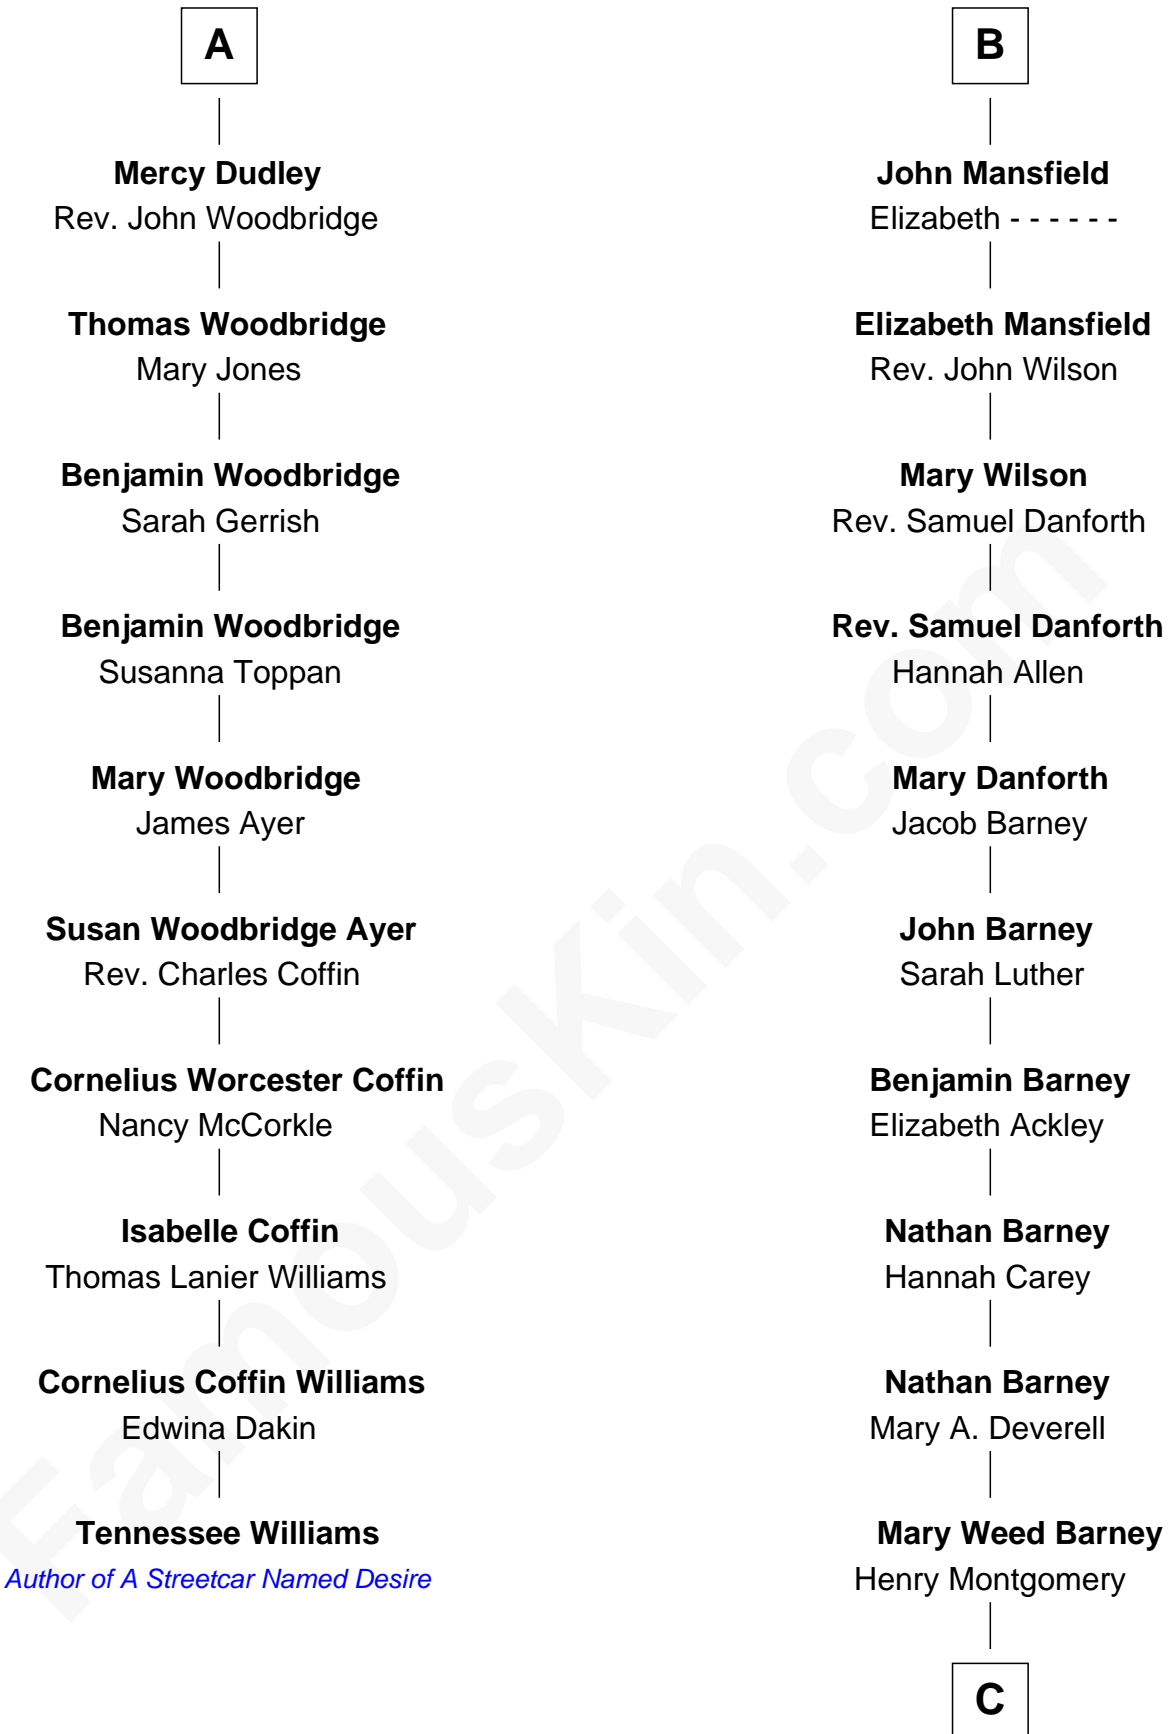

## Relationship Chart of

### Tennessee Williams

Author of *A Streetcar Named Desire*

16th cousin 2 times removed of

**Elizabeth Montgomery**  
TV Actress - "*Bewitched*"

C

Henry Montgomery  
Elizabeth Bryan Allen

Elizabeth Montgomery  
*TV Actress - "Bewitched"*