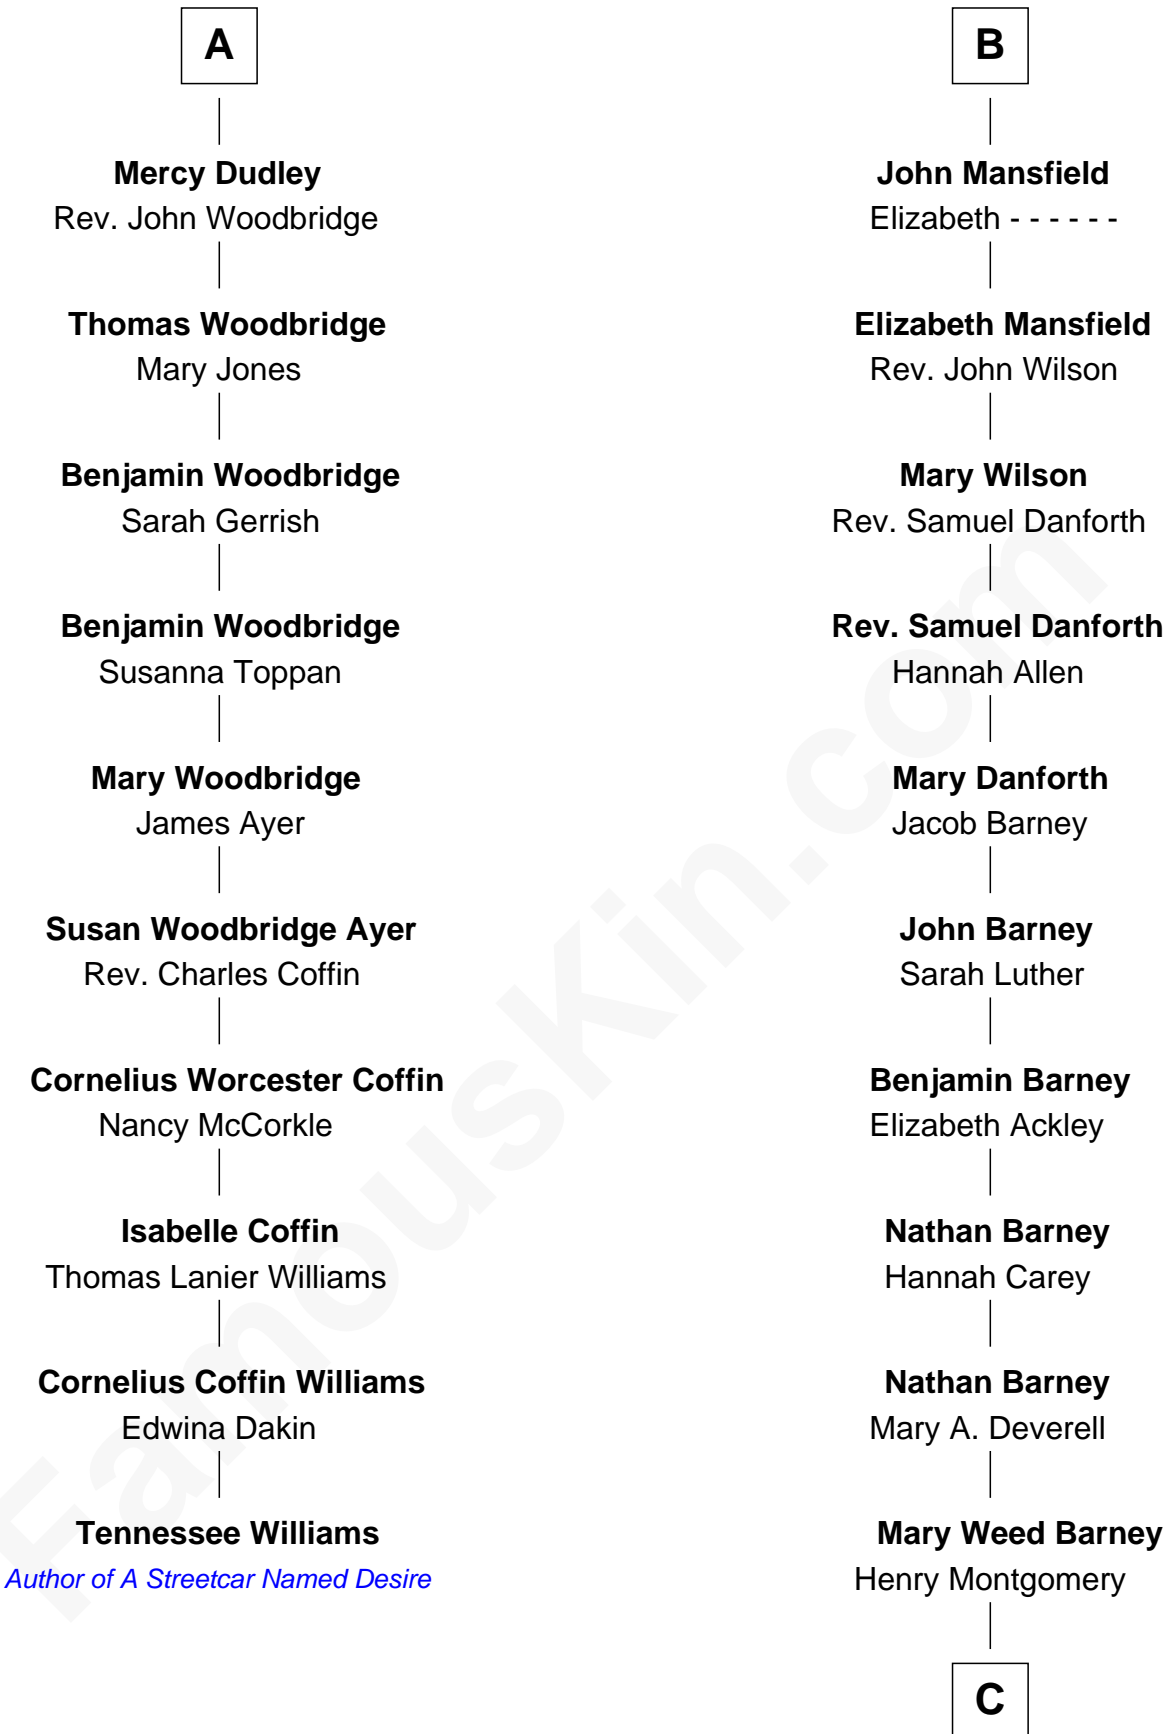

# FamousKin.com

## Relationship Chart of Tennessee Williams

Author of *A Streetcar Named Desire*

16th cousin 2 times removed of

**Elizabeth Montgomery**  
TV Actress - "*Bewitched*"

C

Henry Montgomery  
Elizabeth Bryan Allen

Elizabeth Montgomery  
*TV Actress - "Bewitched"*

FamousKin.com