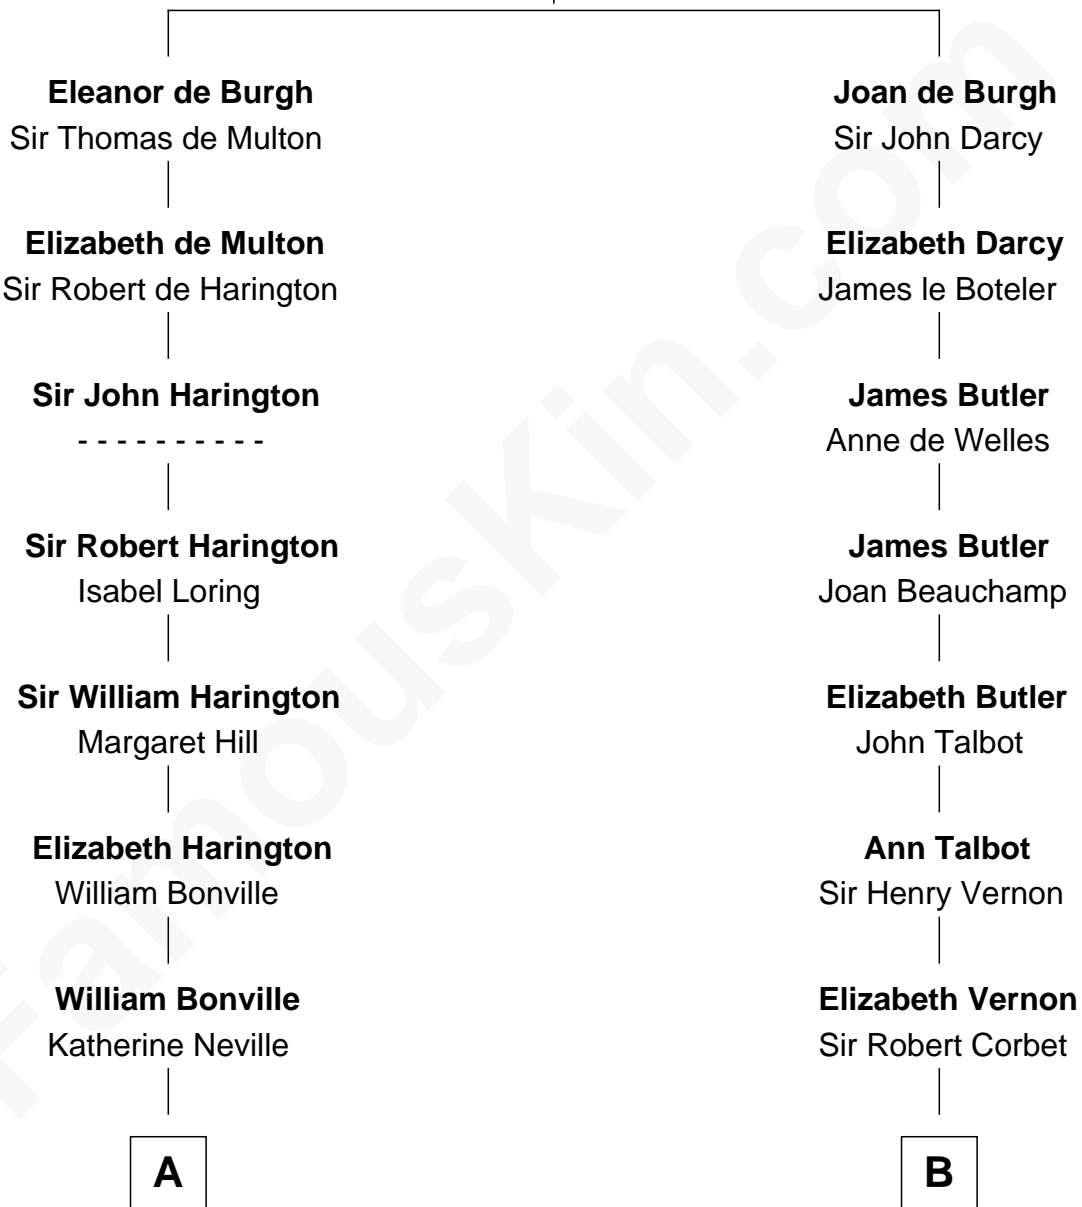

Sir Richard de Burgh

Margaret - - - - -