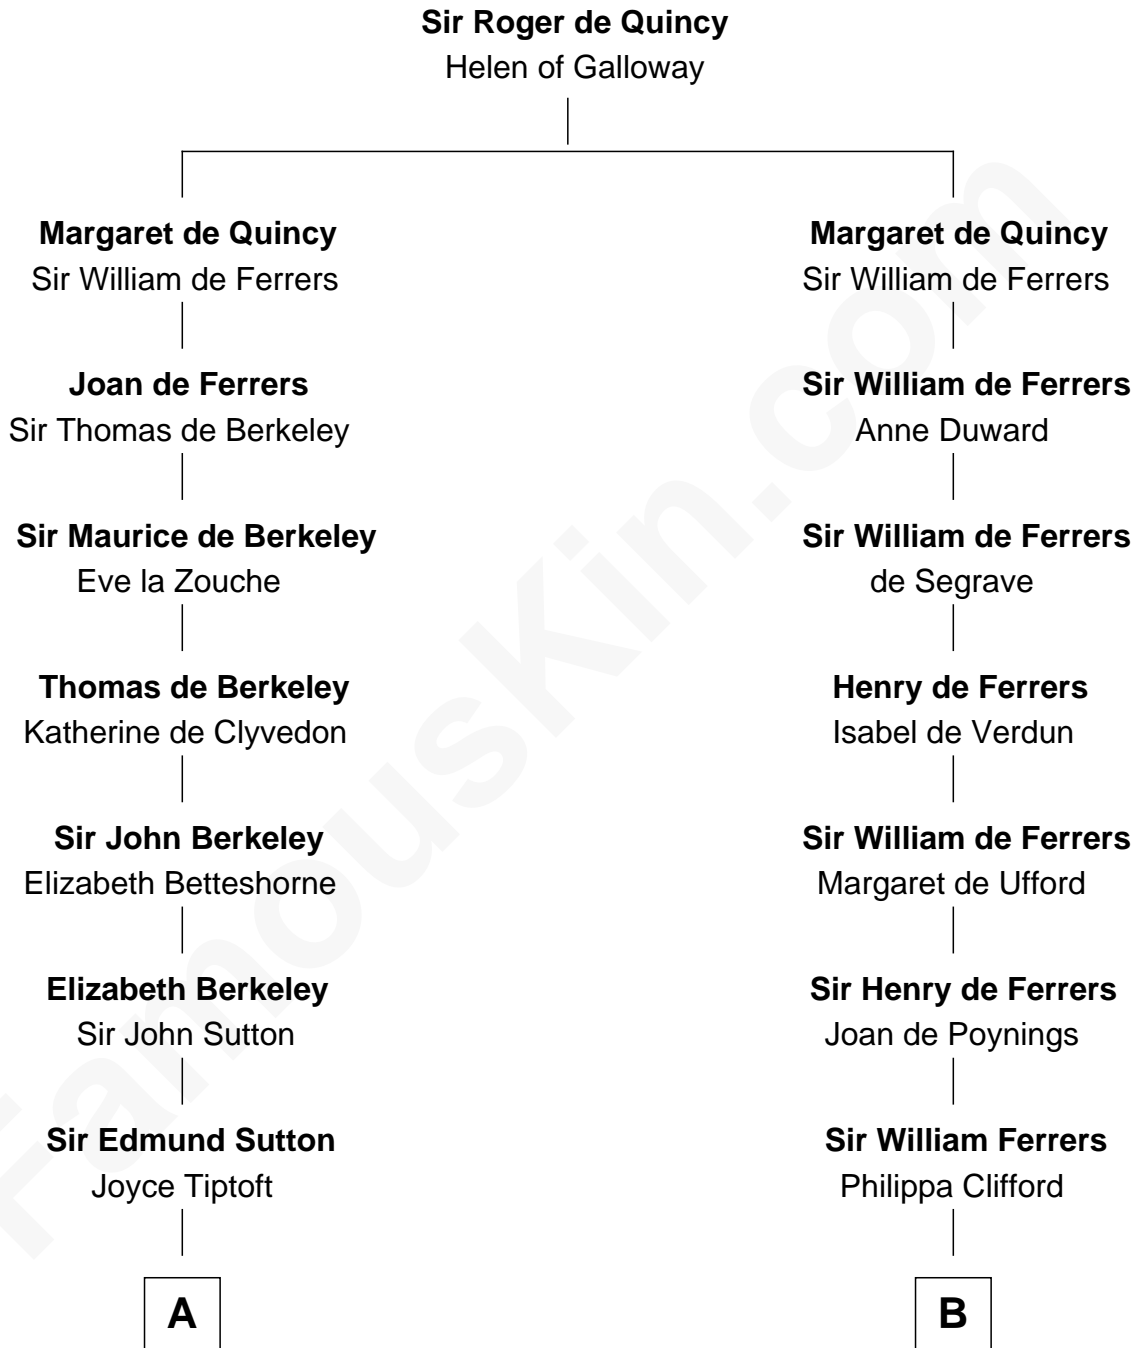

## Relationship Chart of

### Tennessee Williams

*Author of A Streetcar Named Desire*

20th cousin 1 time removed of

**Susan B. Anthony**

*Women's Rights Advocate*

**C**

**Susan Woodbridge Ayer**

Rev. Charles Coffin