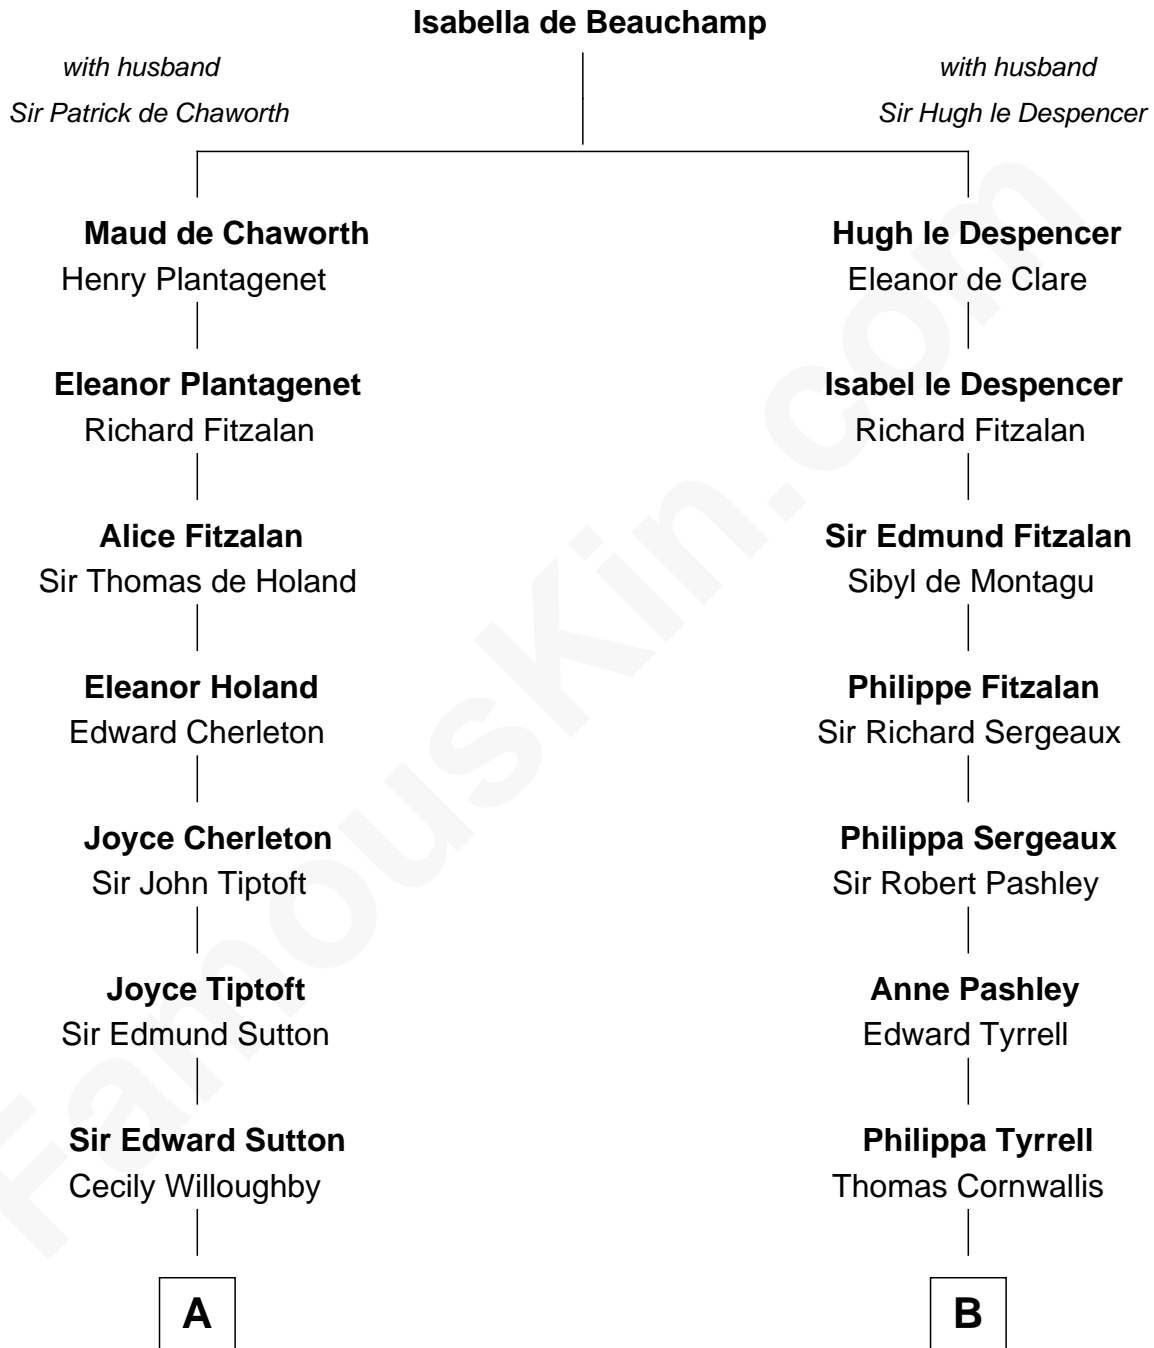

FamousKin.com

Relationship Chart of

Tennessee Williams

Author of A Streetcar Named Desire

20th cousin 1 time removed of

Ben Ames Williams

Novelist and Short Story Author