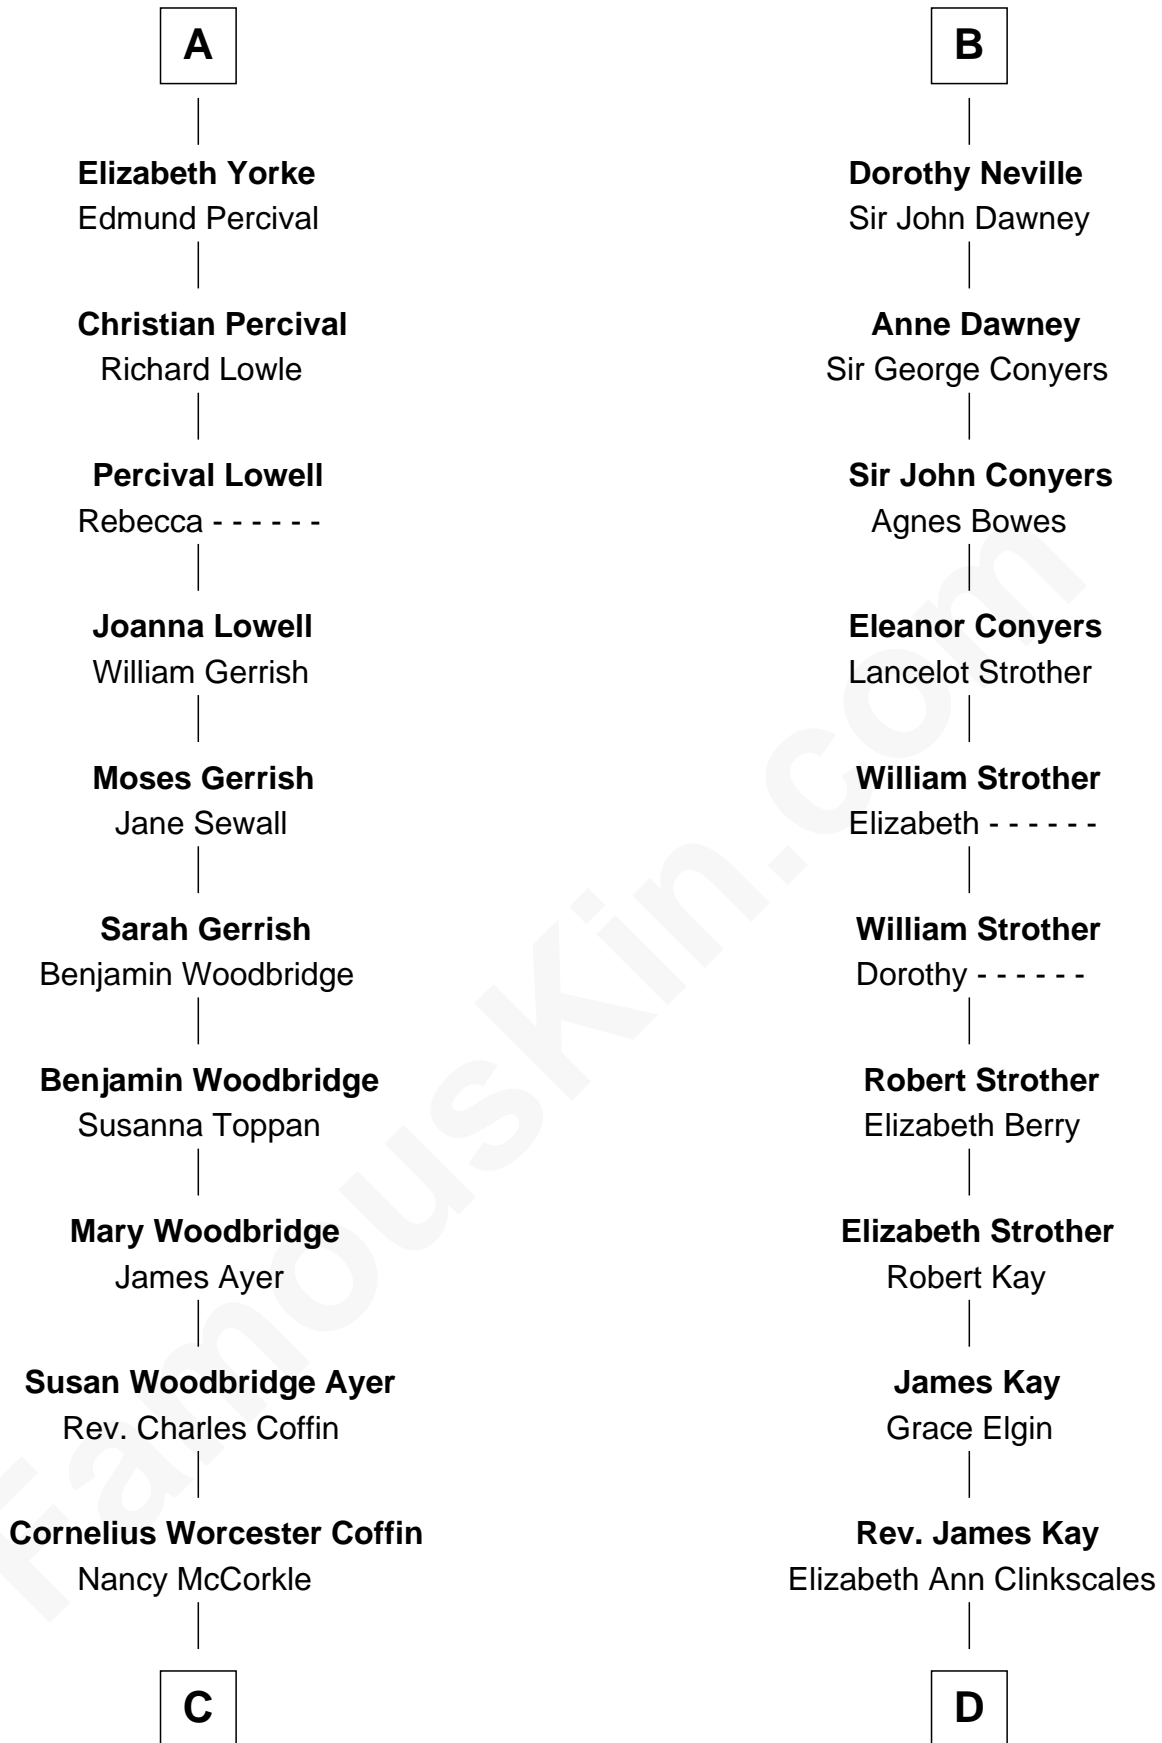

## Relationship Chart of Tennessee Williams

*Author of A Streetcar Named Desire*

19th cousin 2 times removed of

**Jimmy Carter**  
*39th U.S. President*

**Humphrey de Bohun**  
Elizabeth Plantagenet

**C**

**Isabelle Coffin**  
Thomas Lanier Williams

**Cornelius Coffin Williams**  
Edwina Dakin

**Tennessee Williams**  
*Author of A Streetcar Named Desire*

**D**

**Mary Kay**  
John Pratt

**James E. Pratt**  
Sophronia C. Cowan

**Nina Pratt**  
William Archibald Carter

**Earl Carter**  
Lillian Gordy

**Jimmy Carter**  
*39th U.S. President*

FamousKin.com