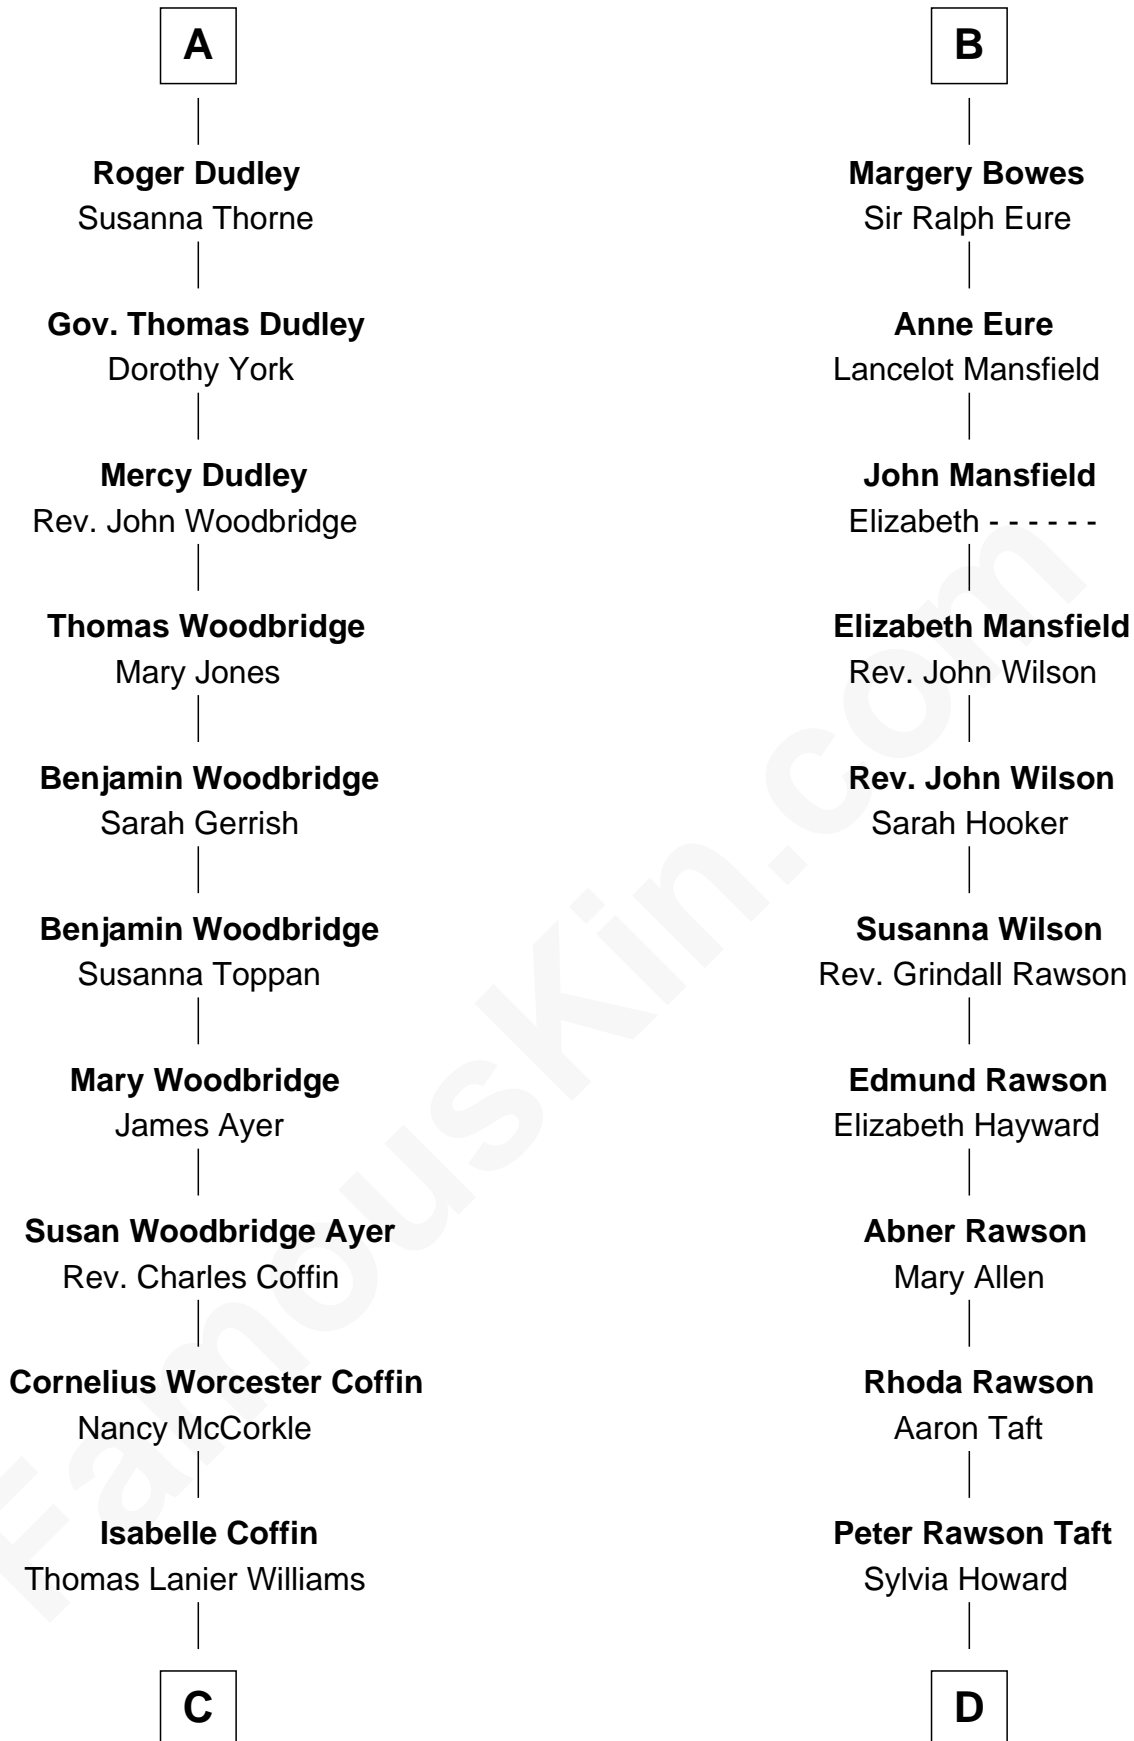

## Relationship Chart of Tennessee Williams

Author of *A Streetcar Named Desire*

18th cousin of

**William Howard Taft**

27th U.S. President

**Sir Maurice de Berkeley**

Eve la Zouche

**Thomas de Berkeley**

Cecily Willoughby

**Sir John Sutton**

Cecily Grey

**Sir Henry Dudley**

----- Ashton

Probable

**A**

**Isabel de Berkeley**

Maud FitzHugh

**Sir Ralph Bowes**

Margery Conyers

**Sir Ralph Bowes**

Elizabeth Clifford

**B**

**C**

**Cornelius Coffin Williams**

Edwina Dakin

**Tennessee Williams**

*Author of A Streetcar Named Desire*

**D**

**Alphonso Taft**

Louisa Maria Torrey

**William Howard Taft**

*27th U.S. President*