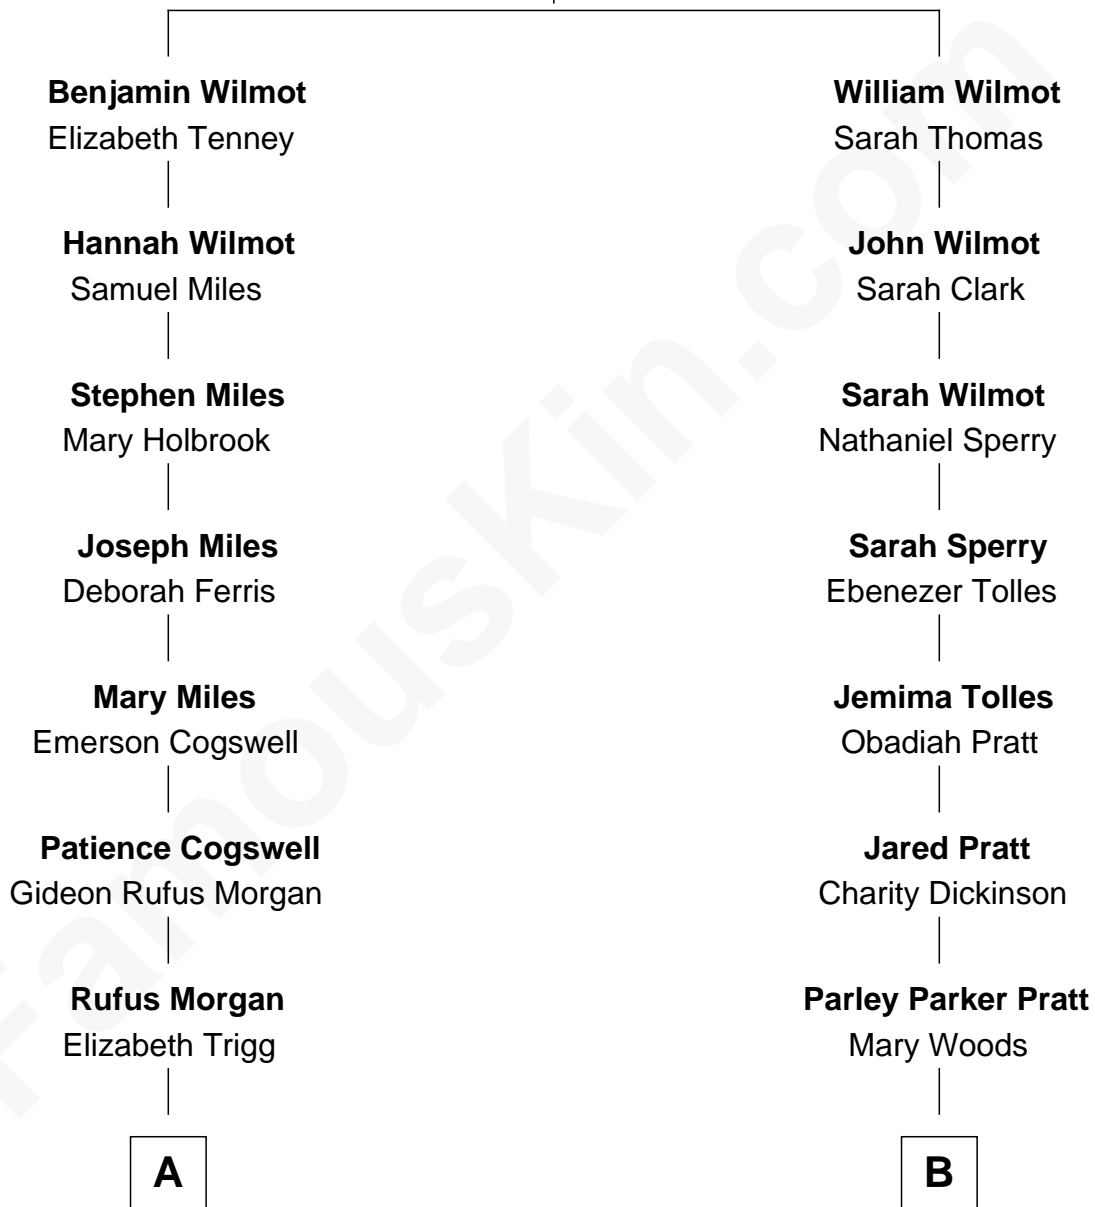

## Relationship Chart of

### Tennessee Williams

*Author of A Streetcar Named Desire*

10th cousin of

**Mitt Romney**

*70th Governor of Massachusetts*

**Benjamin Wilmot**

Ann - - - - -

**A**

**Rhoda Campbell Morgan**

John Williams

**Thomas Lanier Williams**

Isabelle Coffin

**Cornelius Coffin Williams**

Edwina Dakin

**Tennessee Williams**

*Author of A Streetcar Named Desire*

**B**

**Helaman Pratt**

Anna Johanna Dorothy Wilcken

**Anna Amelia Pratt**

Gaskell Samuel Romney

**George Wilcken Romney**

Lenore Emily LaFount

**Mitt Romney**