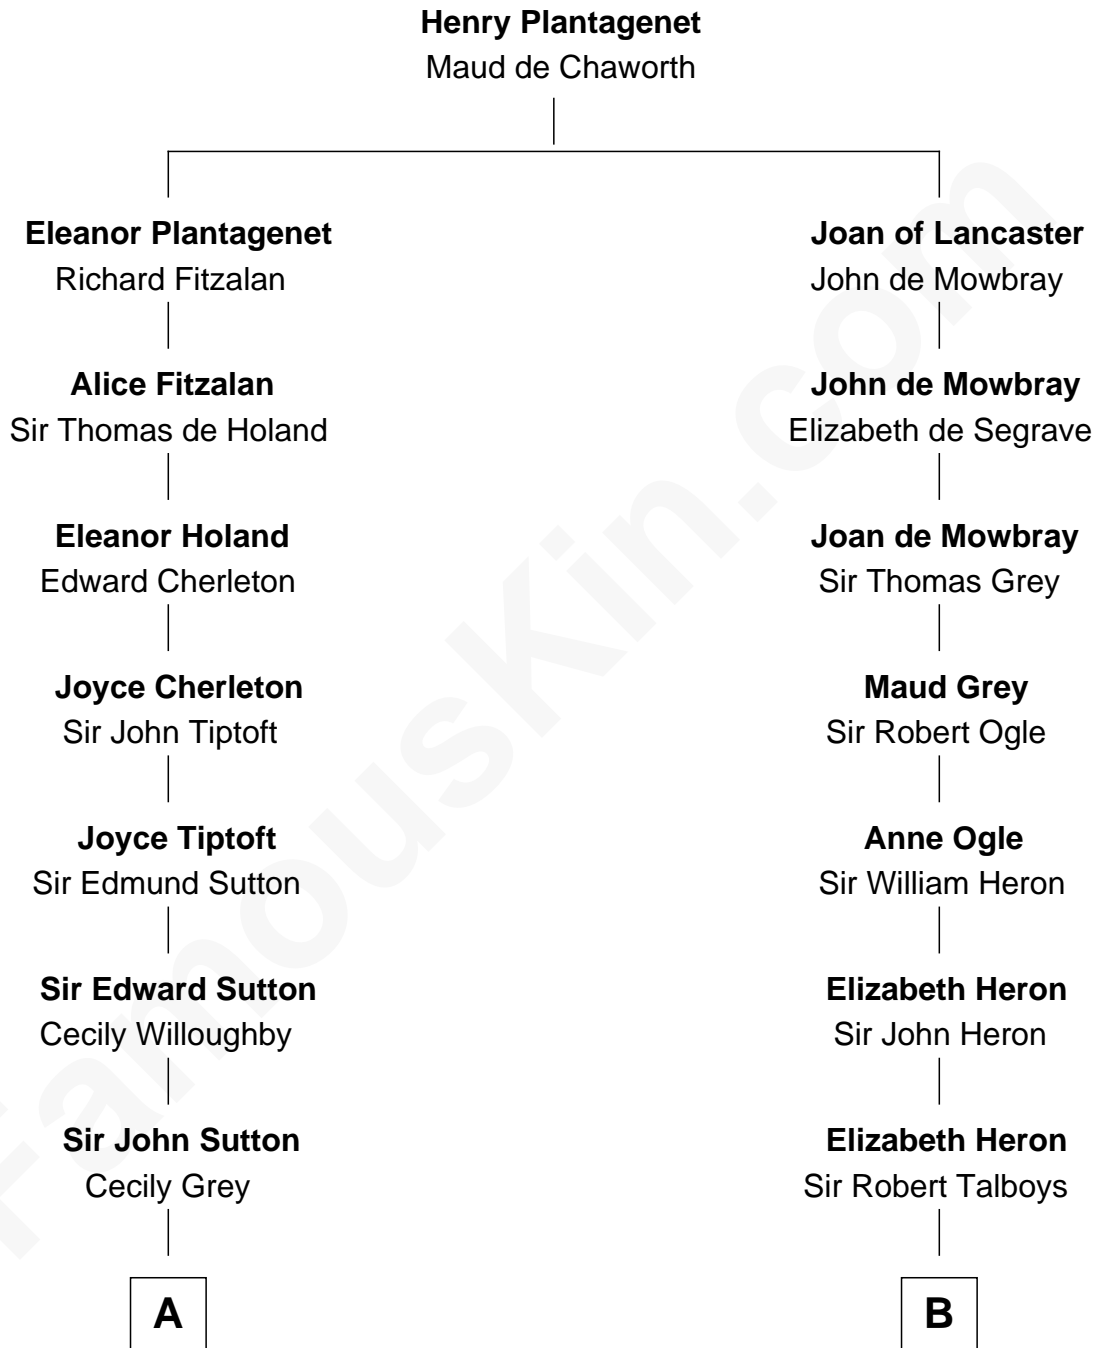

FamousKin.com

Relationship Chart of Tennessee Williams

Author of A Streetcar Named Desire

19th cousin 2 times removed of

Mitt Romney

70th Governor of Massachusetts

C

Isabelle Coffin

Thomas Lanier Williams

Cornelius Coffin Williams

Edwina Dakin

Tennessee Williams

Author of A Streetcar Named Desire

D

Clarissa Minerva Duzette

Lewis Robison