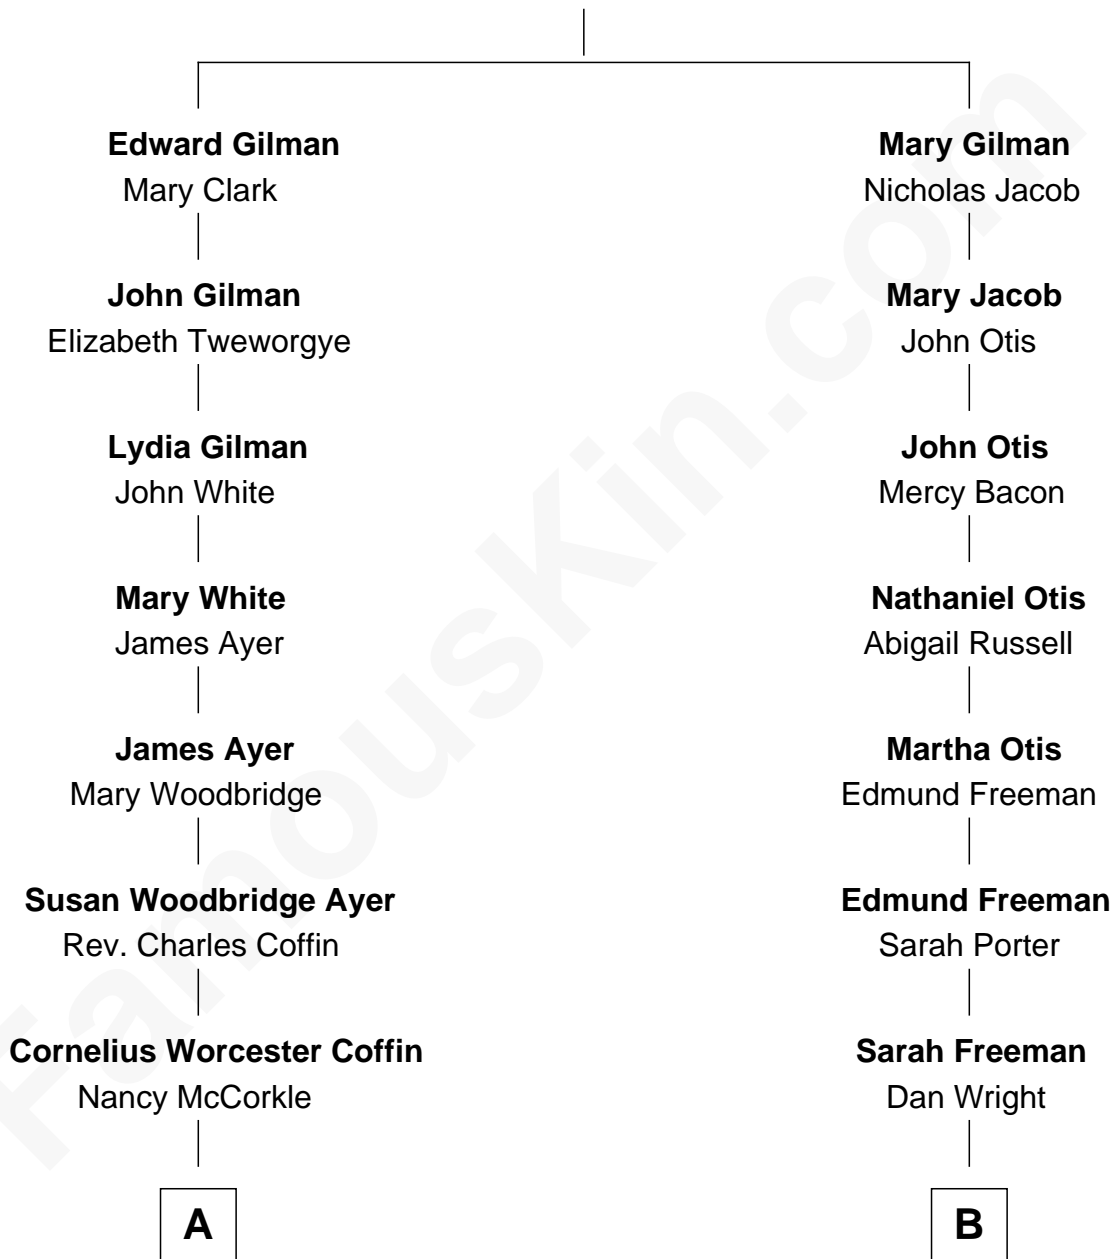

## Relationship Chart of

### Tennessee Williams

Author of *A Streetcar Named Desire*

9th cousin of

### Wilbur Wright

Wright Brothers - Aviation Pioneer

Edward Gilman

**A**

**Isabelle Coffin**  
Thomas Lanier Williams

**Cornelius Coffin Williams**  
Edwina Dakin

**Tennessee Williams**  
*Author of A Streetcar Named Desire*

**B**

**Dan Wright**  
Catherine Reeder

**Bishop Milton Wright**  
Susan Catherine Koerner

**Wilbur Wright**  
*Aviation Pioneer*

FamousKin.com