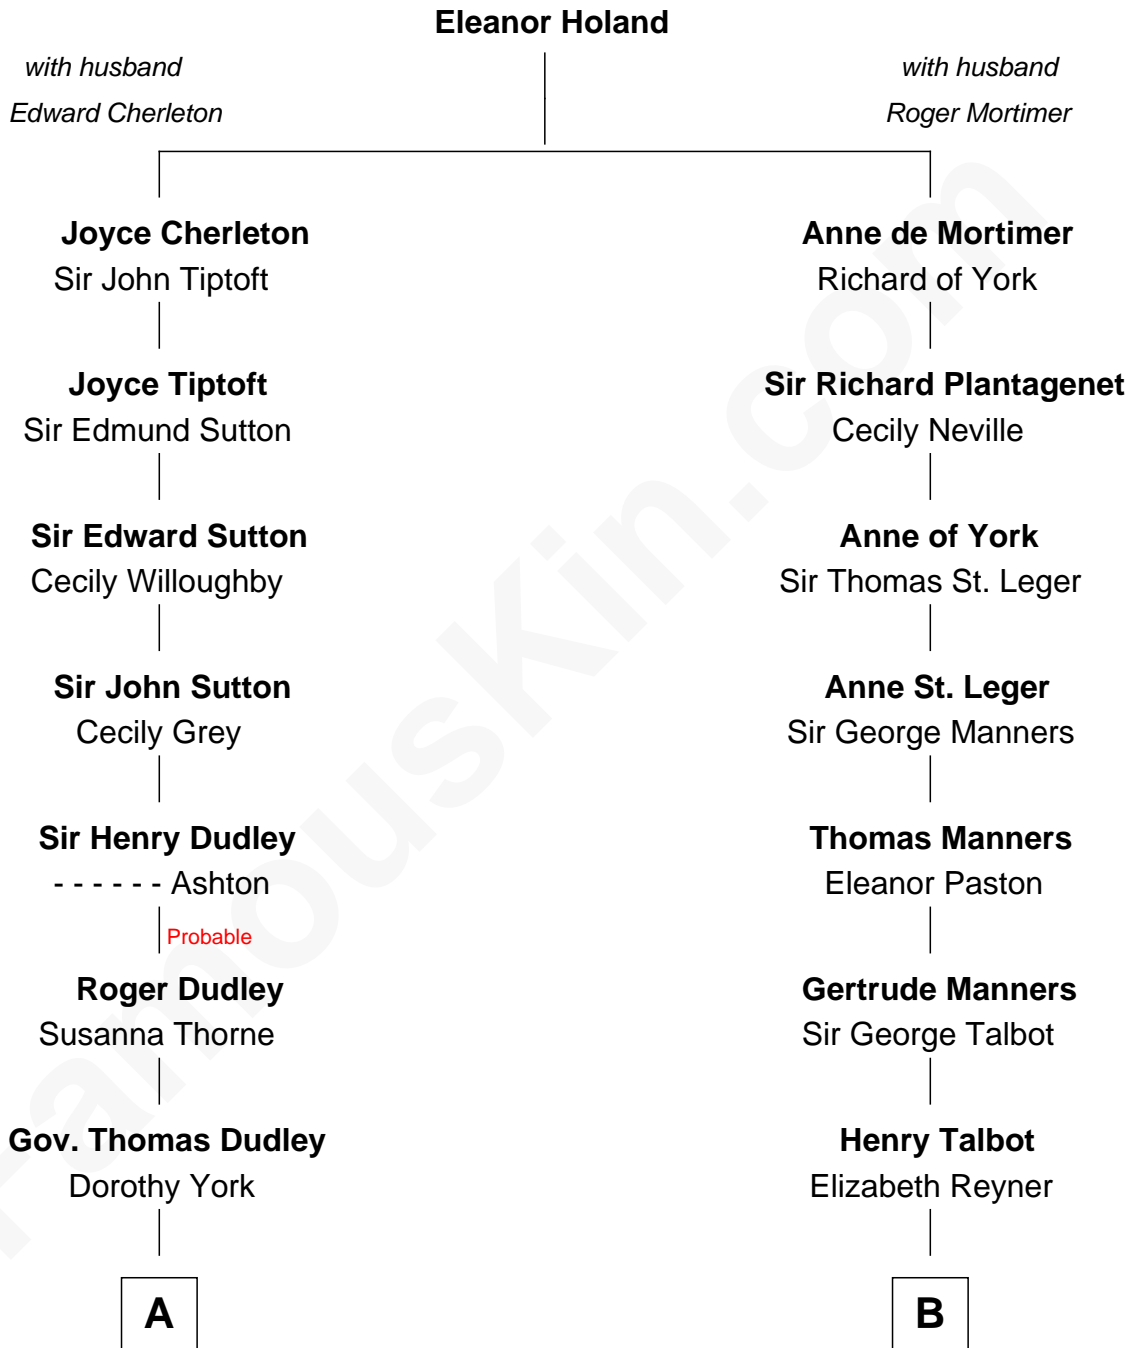

FamousKin.com

Relationship Chart of

Tennessee Williams

Author of *A Streetcar Named Desire*

16th cousin 2 times removed of

Camilla Parker Bowles

Queen Consort of the United Kingdom

C

Rosalind Maud Cubitt
Bruce Middleton Hope Shand

Camilla Parker Bowles
Queen Consort

FamousKin.com