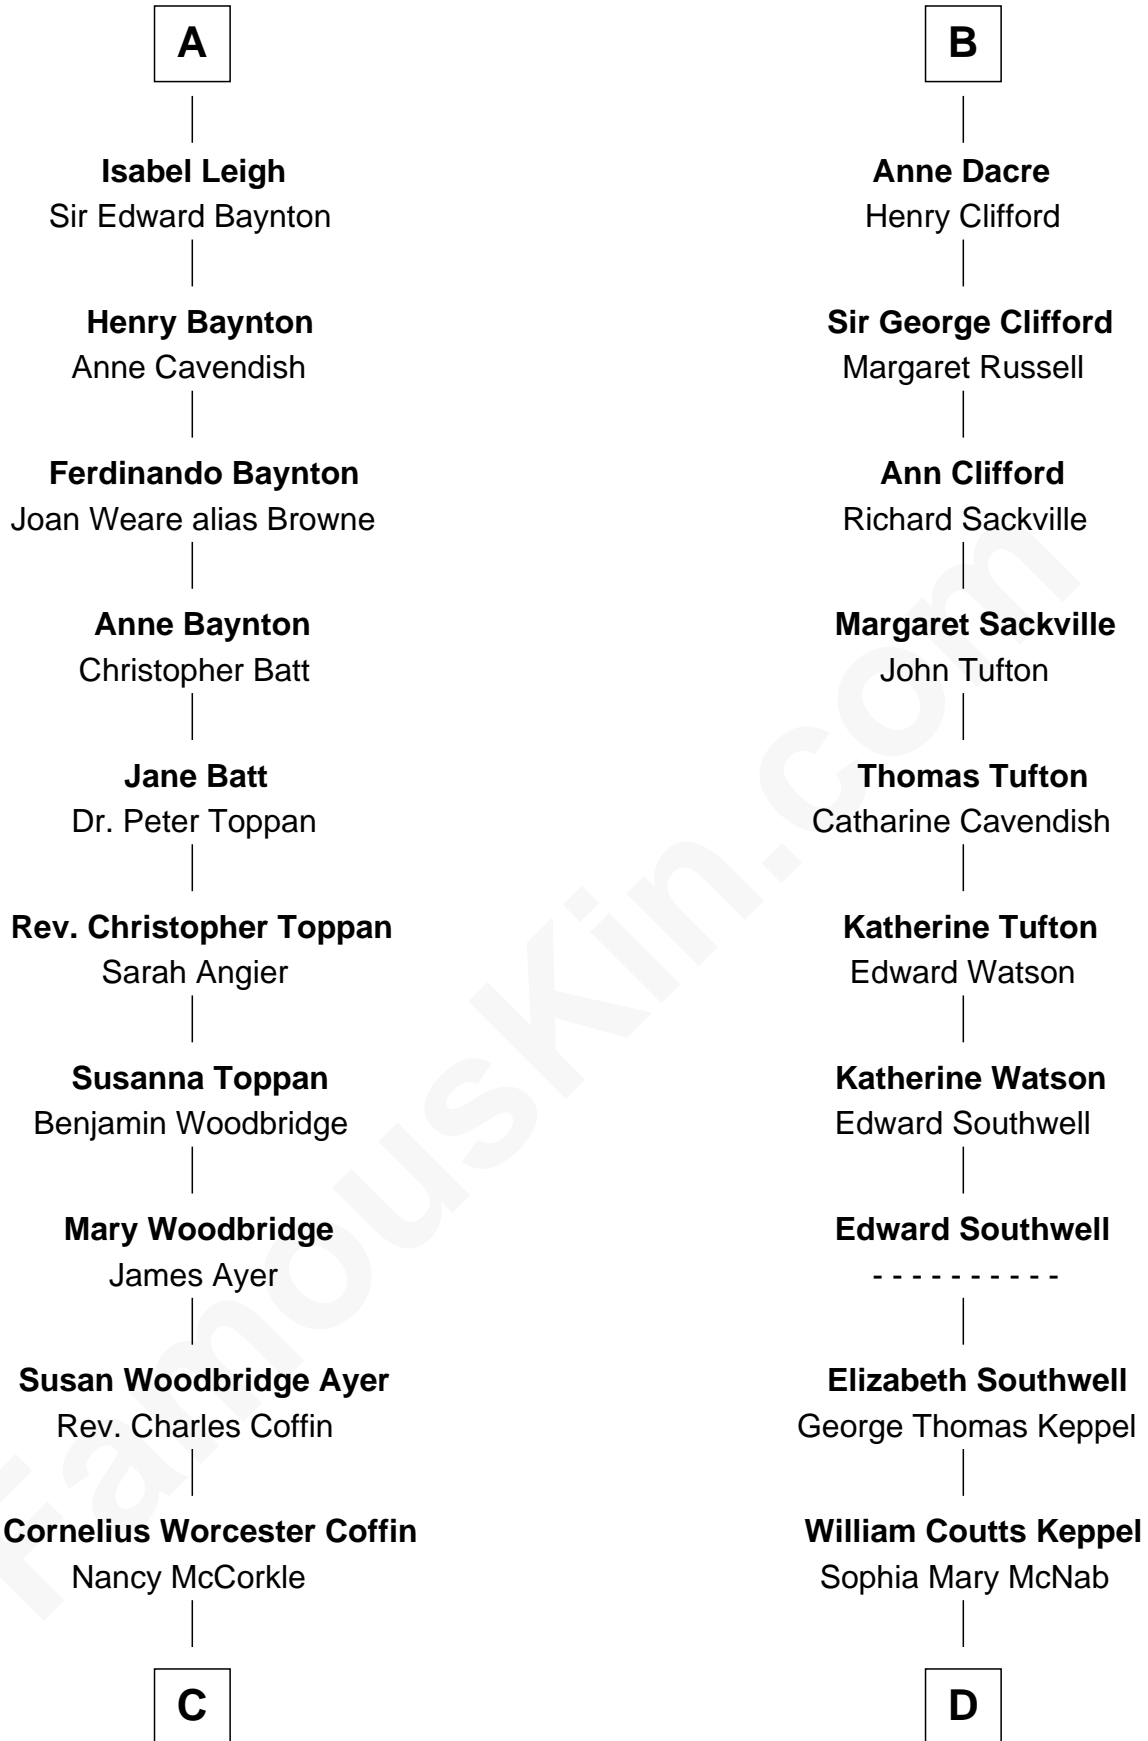

FamousKin.com

Relationship Chart of

Tennessee Williams

Author of A Streetcar Named Desire

19th cousin 1 time removed of

Camilla Parker Bowles

Queen Consort of the United Kingdom

Sir Thebaud de Verdun

C

Isabelle Coffin

Thomas Lanier Williams

Cornelius Coffin Williams

Edwina Dakin

Tennessee Williams

Author of A Streetcar Named Desire

D