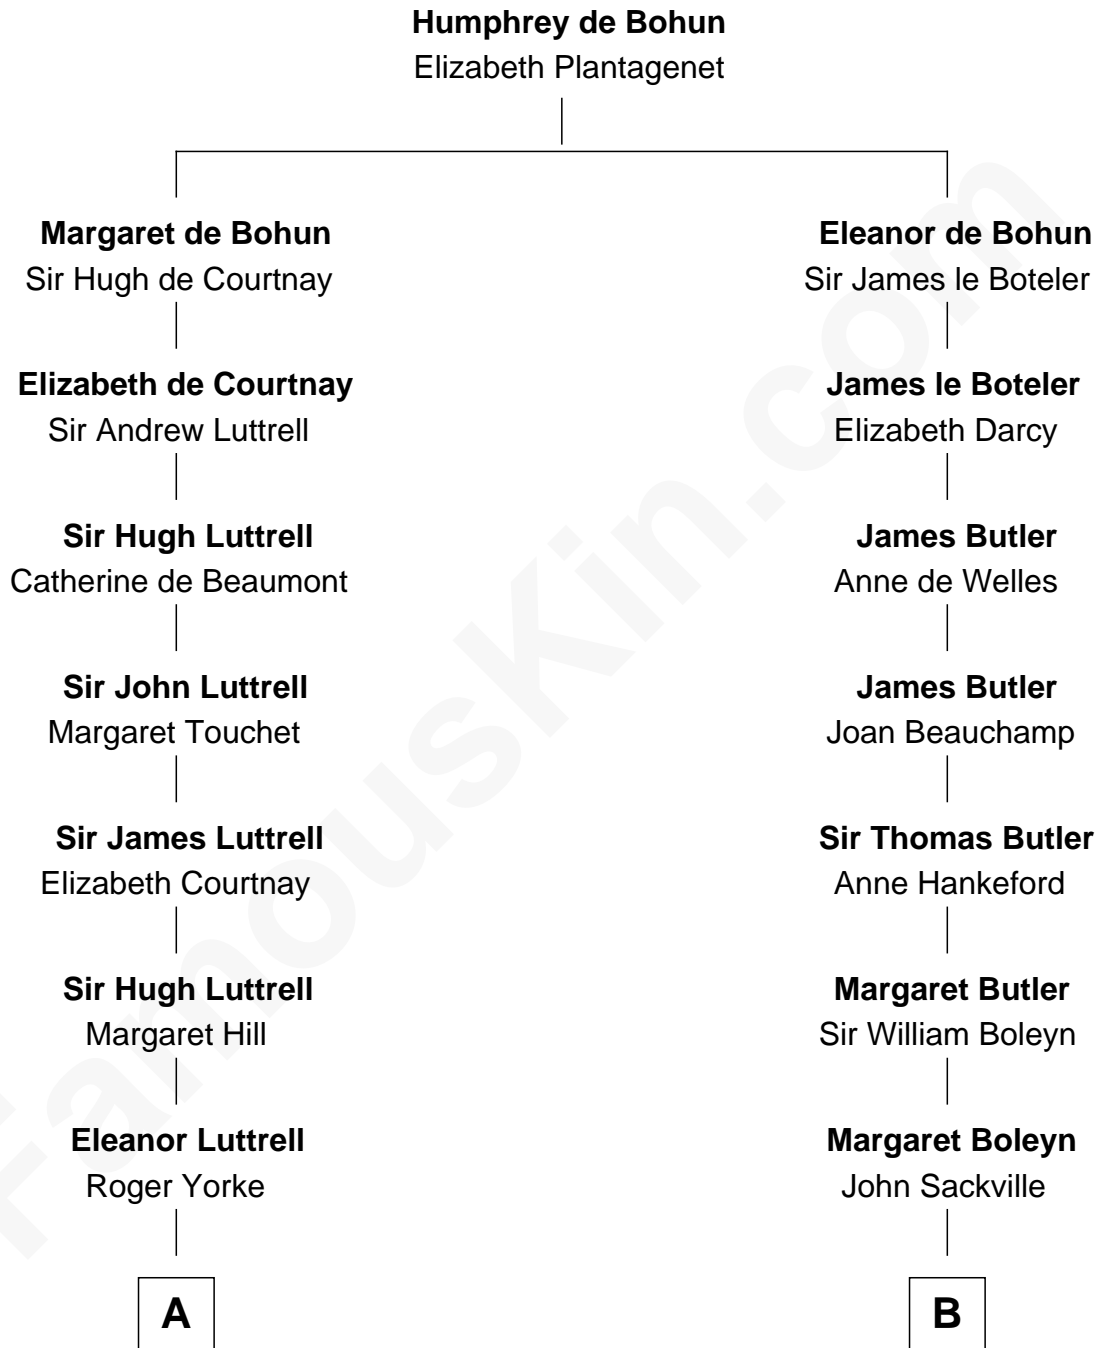

## Relationship Chart of

### Tennessee Williams

*Author of A Streetcar Named Desire*

19th cousin 2 times removed of

**Camilla Parker Bowles**

*Queen Consort of the United Kingdom*

**C**

**Isabelle Coffin**  
Thomas Lanier Williams

**Cornelius Coffin Williams**  
Edwina Dakin

**Tennessee Williams**  
*Author of A Streetcar Named Desire*

**D**

**William Coutts Keppel**  
Sophia Mary McNab

**George Keppel**  
Alice Frederica Edmonstone

**Sonia Rosemary Keppel**  
Roland Calvert Cubitt