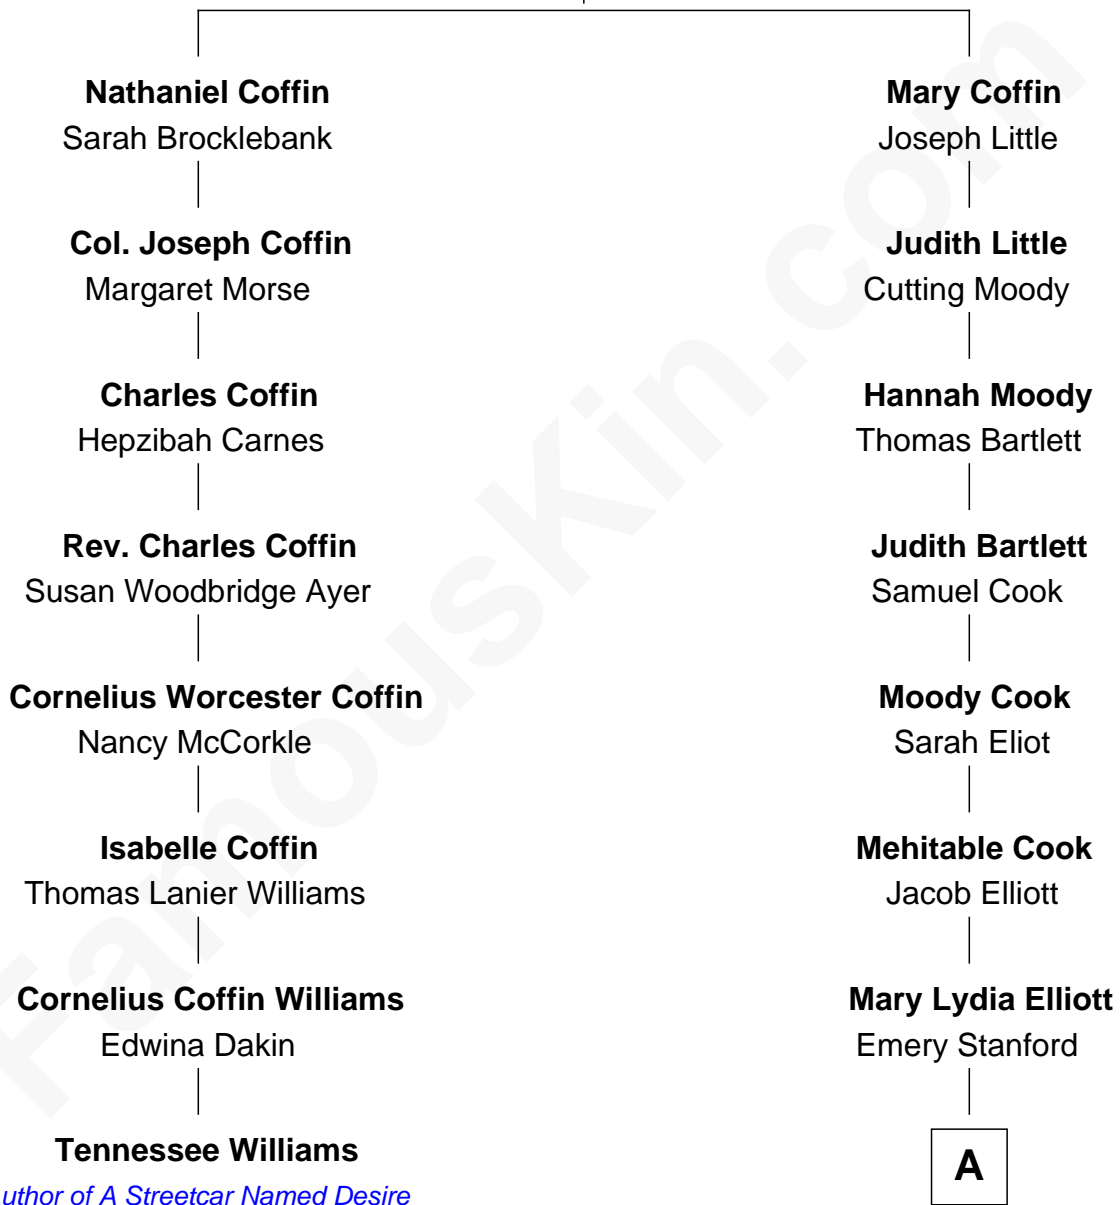

FamousKin.com

Relationship Chart of

Tennessee Williams

Author of A Streetcar Named Desire

7th cousin 3 times removed of

Raquel Welch

Movie Actress

Tristram Coffin
Judith Greenleaf

A

|
Sarah Mehitable Stanford

Justin Smith Hall

|
Emery Stanford Hall

Clara Louise Adams

|
Josephine Sarah Hall

Armando Carlos Tejada

|
Raquel Welch

aka Raquel Welch