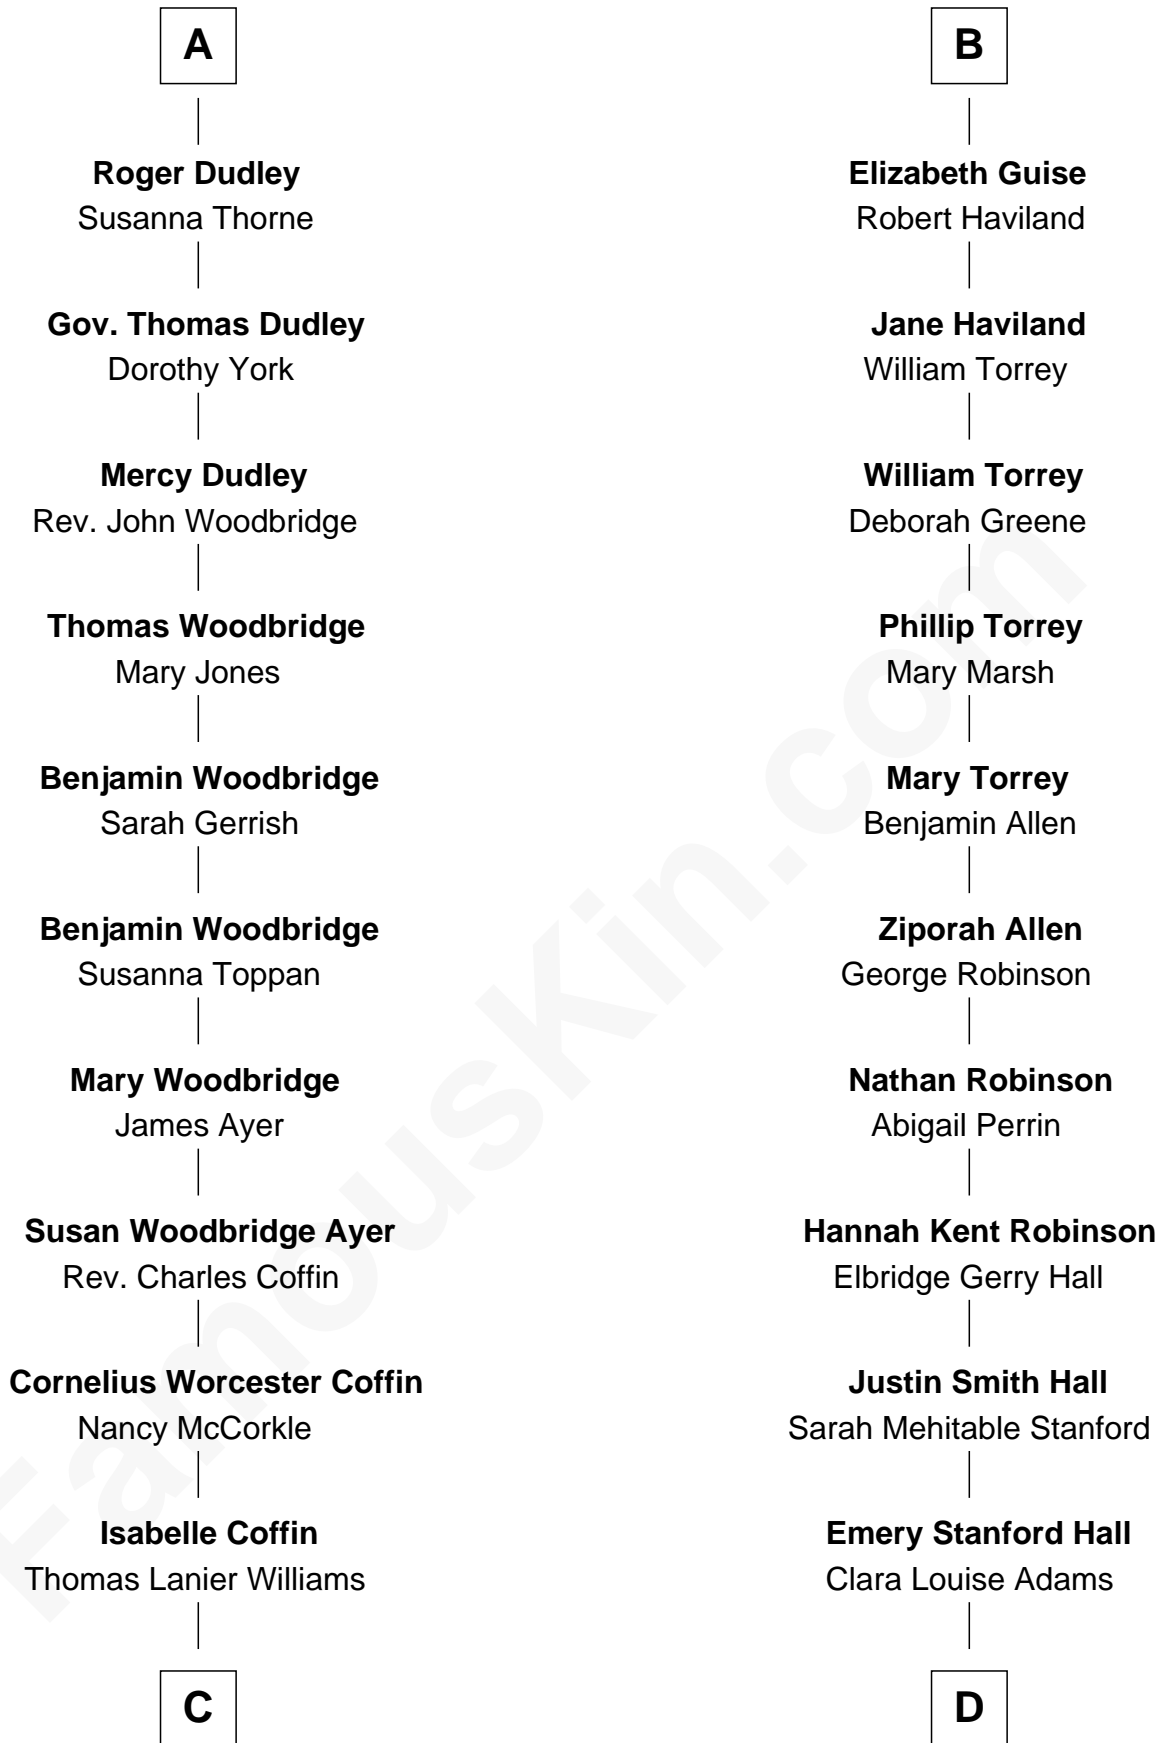

FamousKin.com

Relationship Chart of

Tennessee Williams

Author of *A Streetcar Named Desire*

18th cousin of

Raquel Welch

Movie Actress

Thomas Holand
Joan Plantagenet

John de Holand

Elizabeth of Lancaster

Constance de Holand

Sir John Grey

Sir Edmund Grey

Katherine Percy

Anne Grey

Sir John Grey

Probable

Tacy Grey

John Guise

William Guise

Mary Rotsey

John Guise

Jane Pauncefoot

B

C

Cornelius Coffin Williams

Edwina Dakin

Tennessee Williams

Author of A Streetcar Named Desire

D

Josephine Sarah Hall

Armando Carlos Tejada