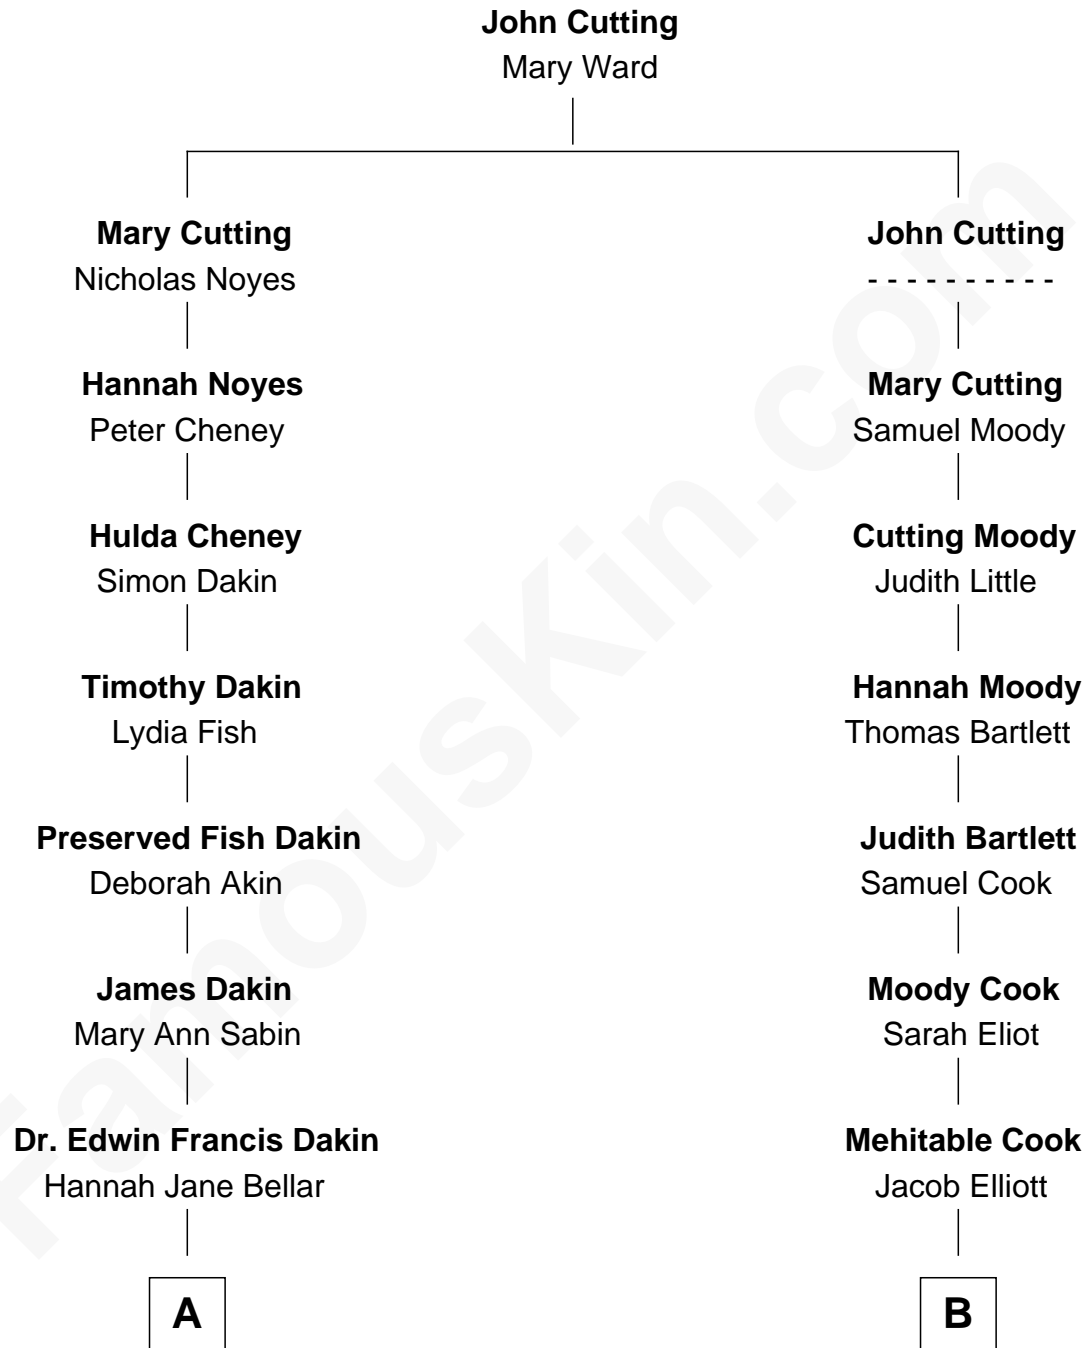

FamousKin.com

Relationship Chart of Tennessee Williams

Author of *A Streetcar Named Desire*

9th cousin 2 times removed of

Raquel Welch
Movie Actress

A

Rev. Walter Edwin Dakin
Rosina Maria Francesca Otte

Edwina Dakin
Cornelius Coffin Williams

Tennessee Williams
Author of A Streetcar Named Desire

B

Mary Lydia Elliott
Emery Stanford

Sarah Mehitable Stanford
Justin Smith Hall

Emery Stanford Hall
Clara Louise Adams

Josephine Sarah Hall
Armando Carlos Tejada