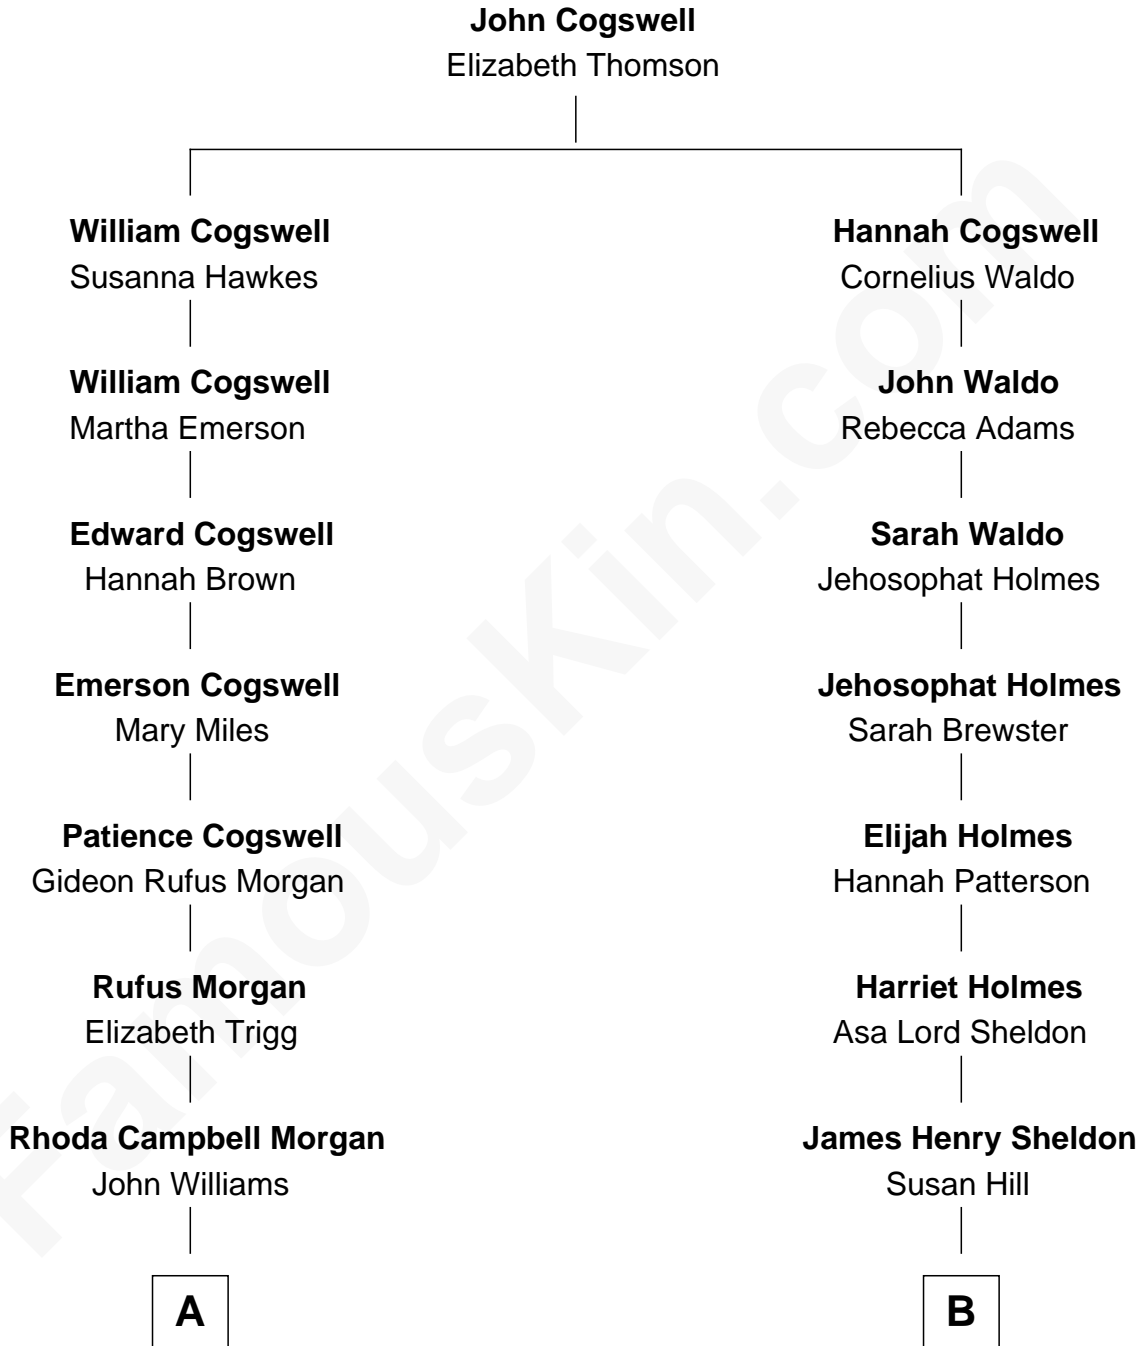

FamousKin.com

Relationship Chart of

Tennessee Williams

Author of A Streetcar Named Desire

9th cousin of

Mamie (Doud) Eisenhower

First Lady of President Dwight Eisenhower

A

Thomas Lanier Williams

Isabelle Coffin

Cornelius Coffin Williams

Edwina Dakin

Tennessee Williams

Author of A Streetcar Named Desire

B

Mary Cornelia Sheldon

Royal Houghton Doud

John Sheldon Doud

Elivera Mathilda Carlson

Mamie (Doud) Eisenhower

First Lady of Dwight Eisenhower

FamousKin.com