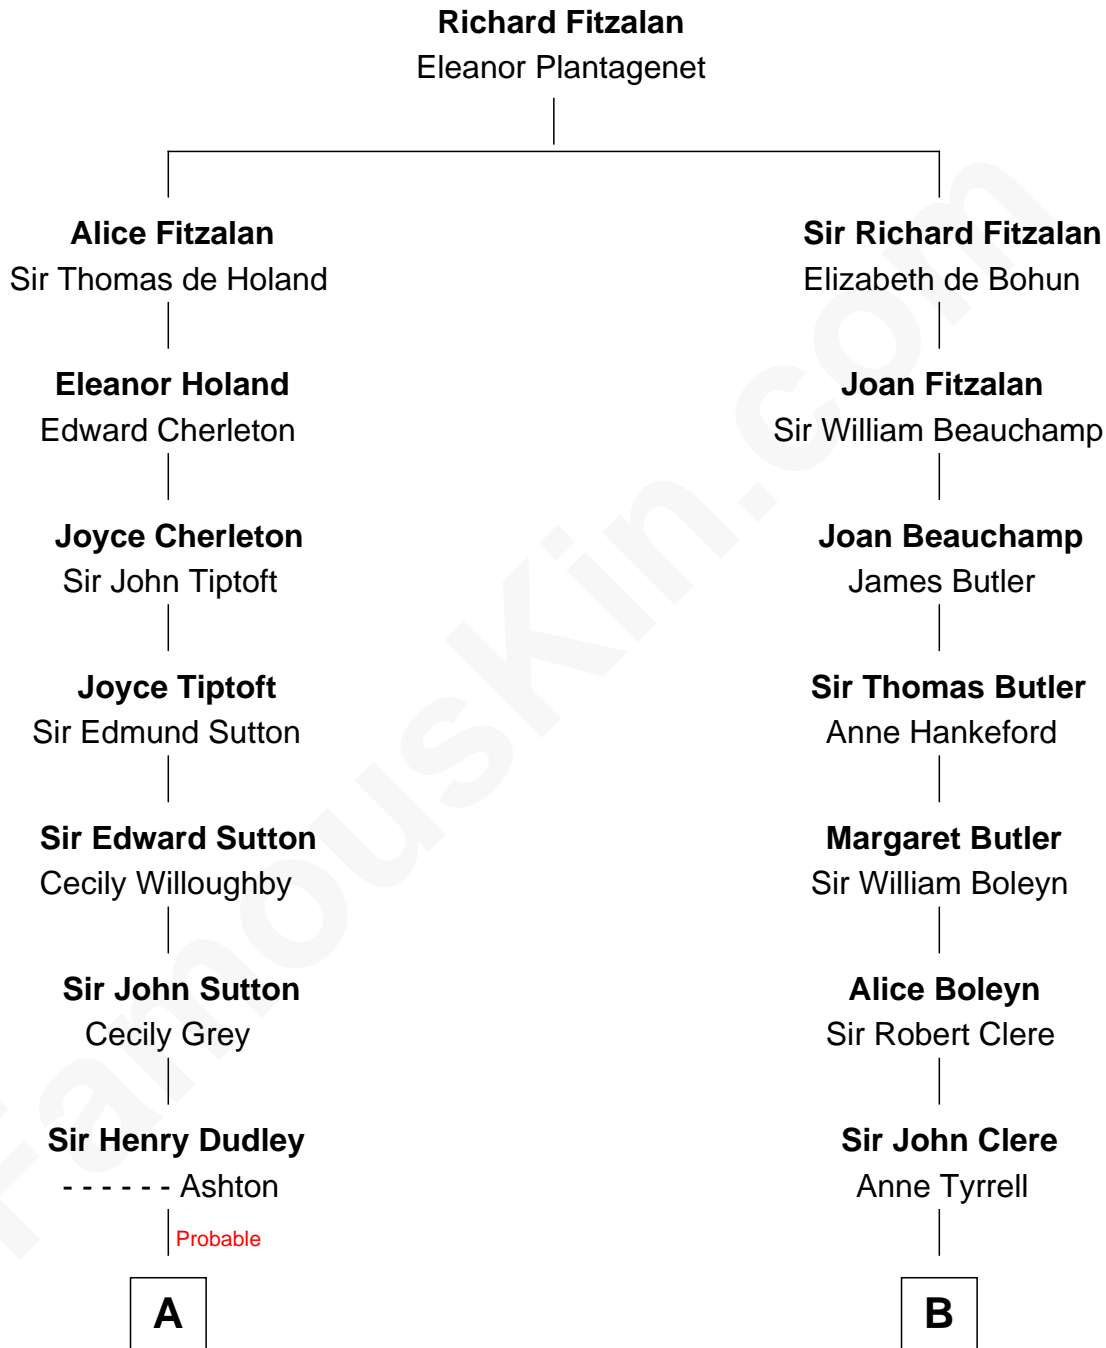

## Relationship Chart of

### Tennessee Williams

Author of *A Streetcar Named Desire*

18th cousin 2 times removed of

### Mamie (Doud) Eisenhower

First Lady of President Dwight Eisenhower

**C**

**Cornelius Coffin Williams**

Edwina Dakin

**Tennessee Williams**

*Author of A Streetcar Named Desire*

**D**