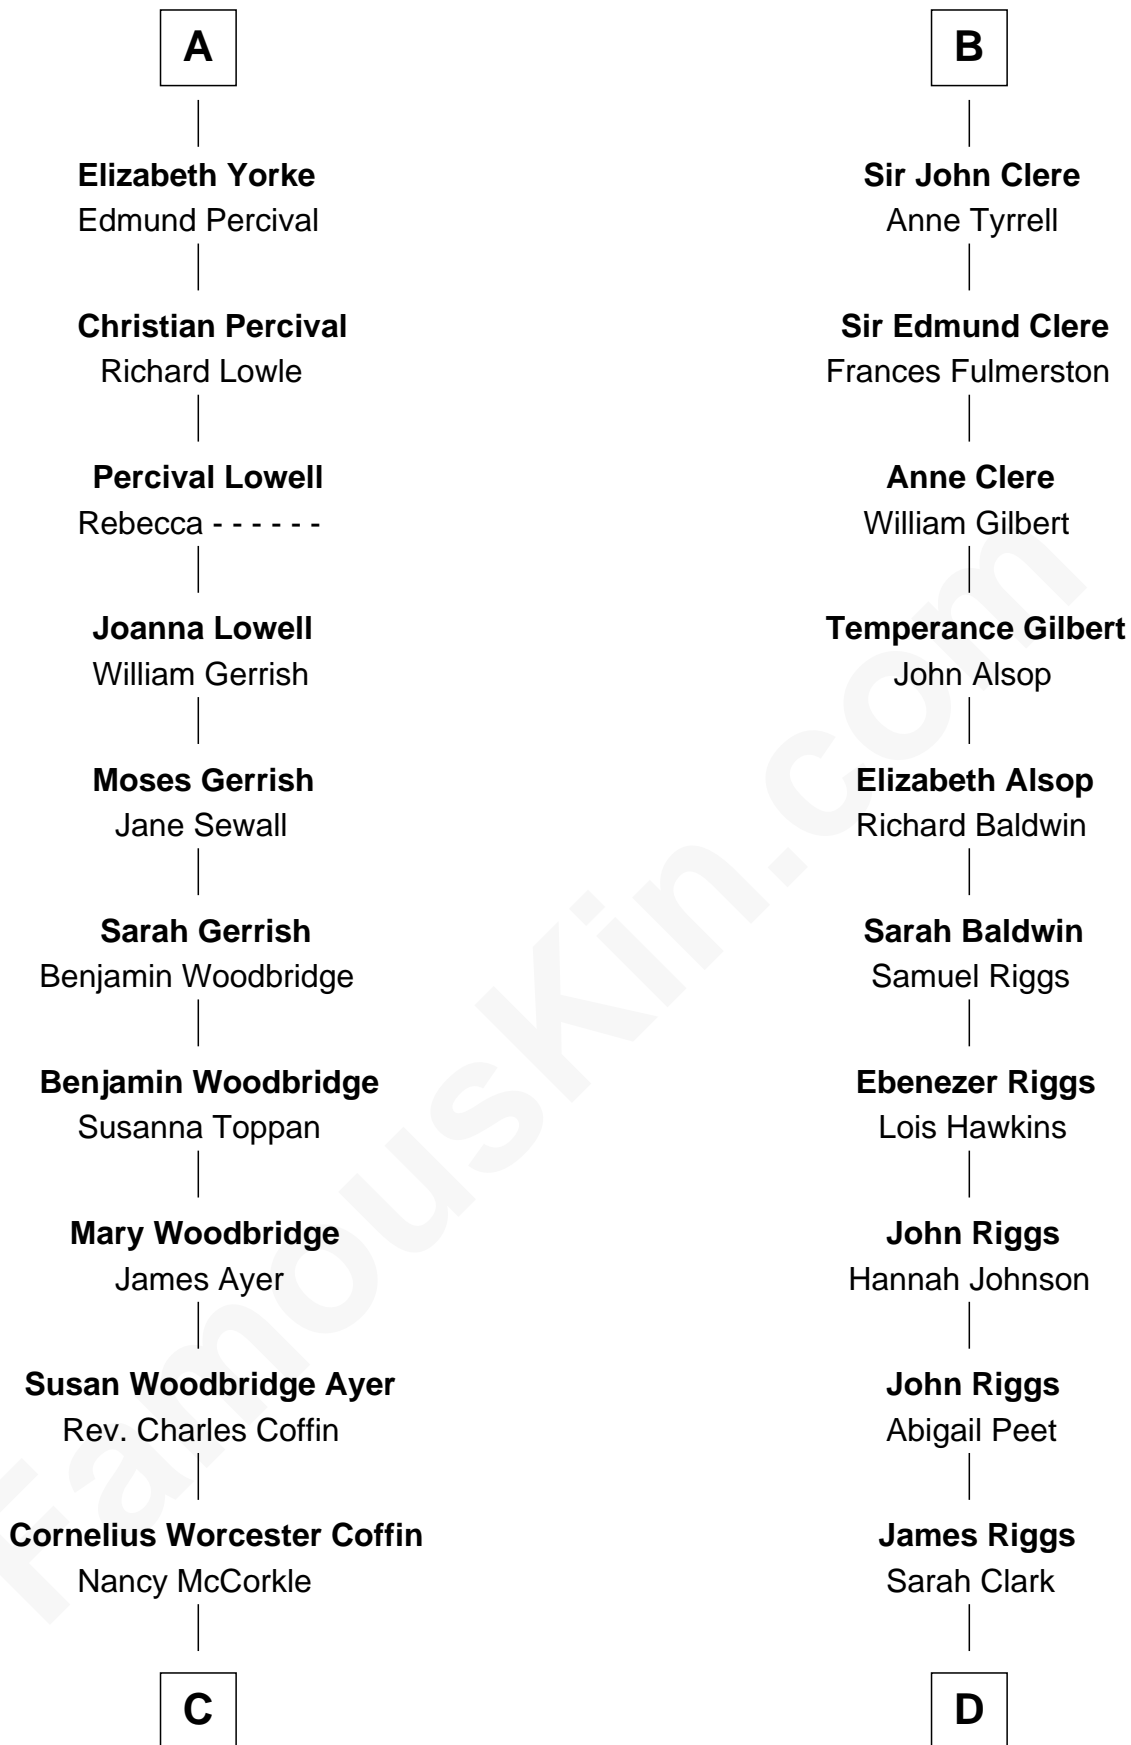

FamousKin.com

Relationship Chart of

Tennessee Williams

Author of *A Streetcar Named Desire*

19th cousin 2 times removed of

Mamie (Doud) Eisenhower

First Lady of President Dwight Eisenhower

Humphrey de Bohun
Elizabeth Plantagenet

C

Isabelle Coffin
Thomas Lanier Williams

Cornelius Coffin Williams
Edwina Dakin

Tennessee Williams
Author of A Streetcar Named Desire

D

George Riggs
Phebe Caniff

Maria Riggs
Eli Doud

Royal Houghton Doud
Mary Cornelia Sheldon

John Sheldon Doud
Elivera Mathilda Carlson

Mamie (Doud) Eisenhower
First Lady of Dwight Eisenhower

FamousKin.com