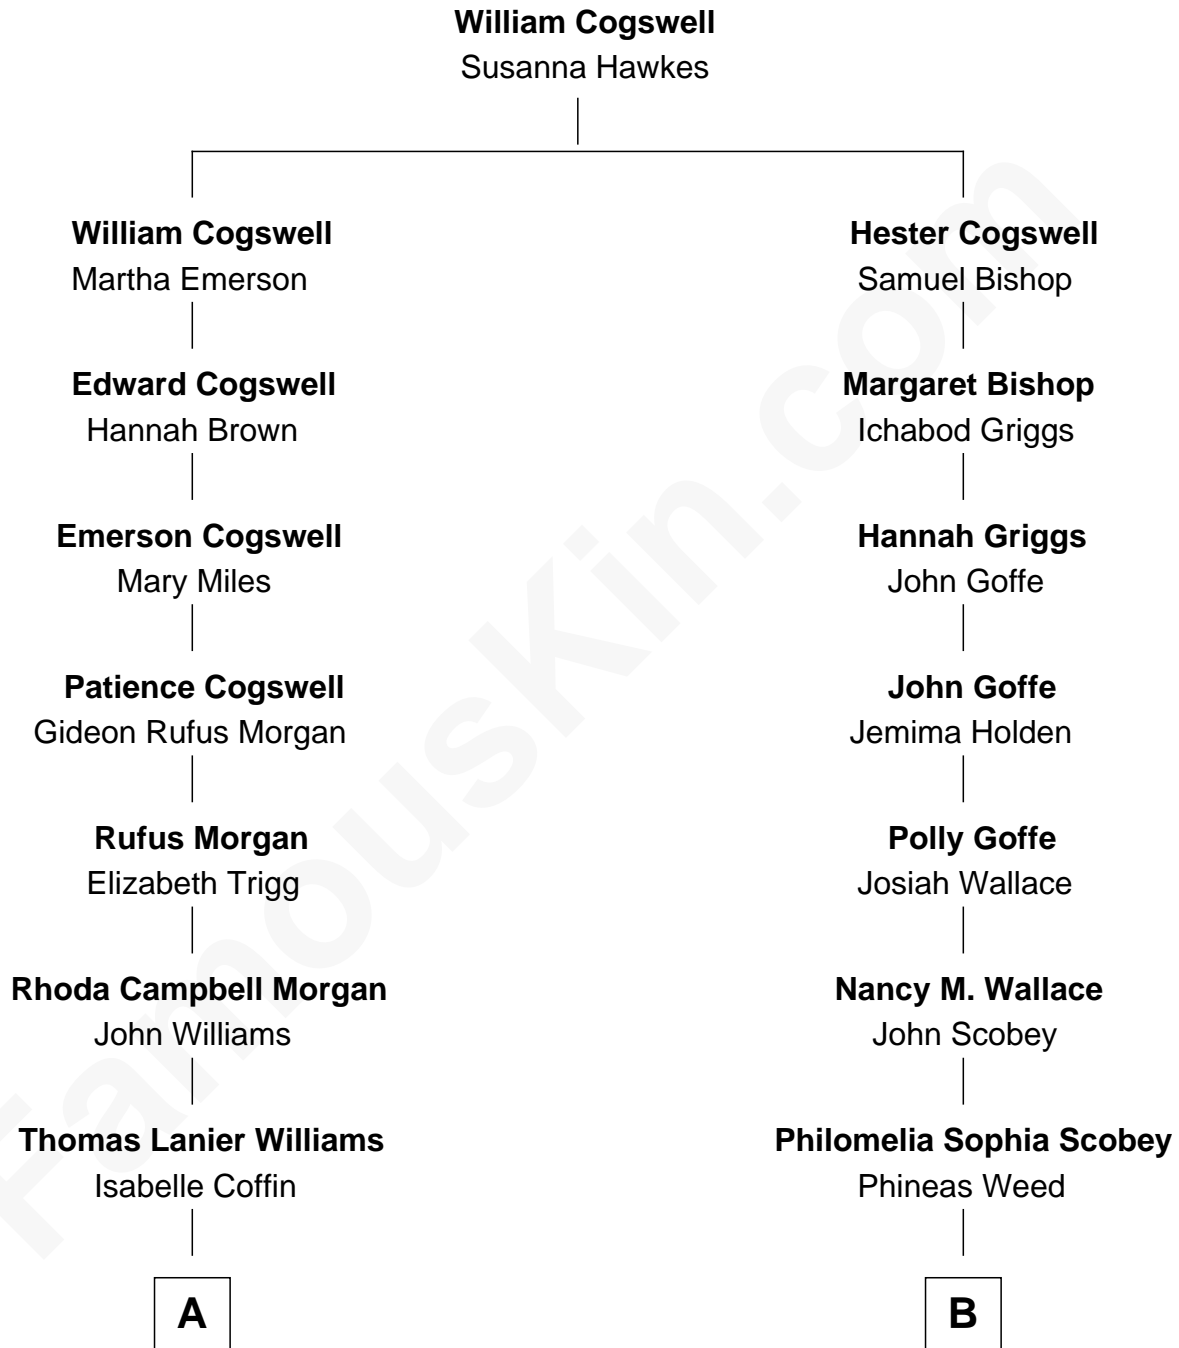

FamousKin.com

Relationship Chart of Tennessee Williams

Author of *A Streetcar Named Desire*

8th cousin of

Lou (Henry) Hoover

First Lady of President Herbert Hoover

A

Cornelius Coffin Williams

Edwina Dakin

Tennessee Williams

Author of A Streetcar Named Desire

B

Florence Ida Weed

Charles Delano Henry

Lou (Henry) Hoover

First Lady of Herbert Hoover