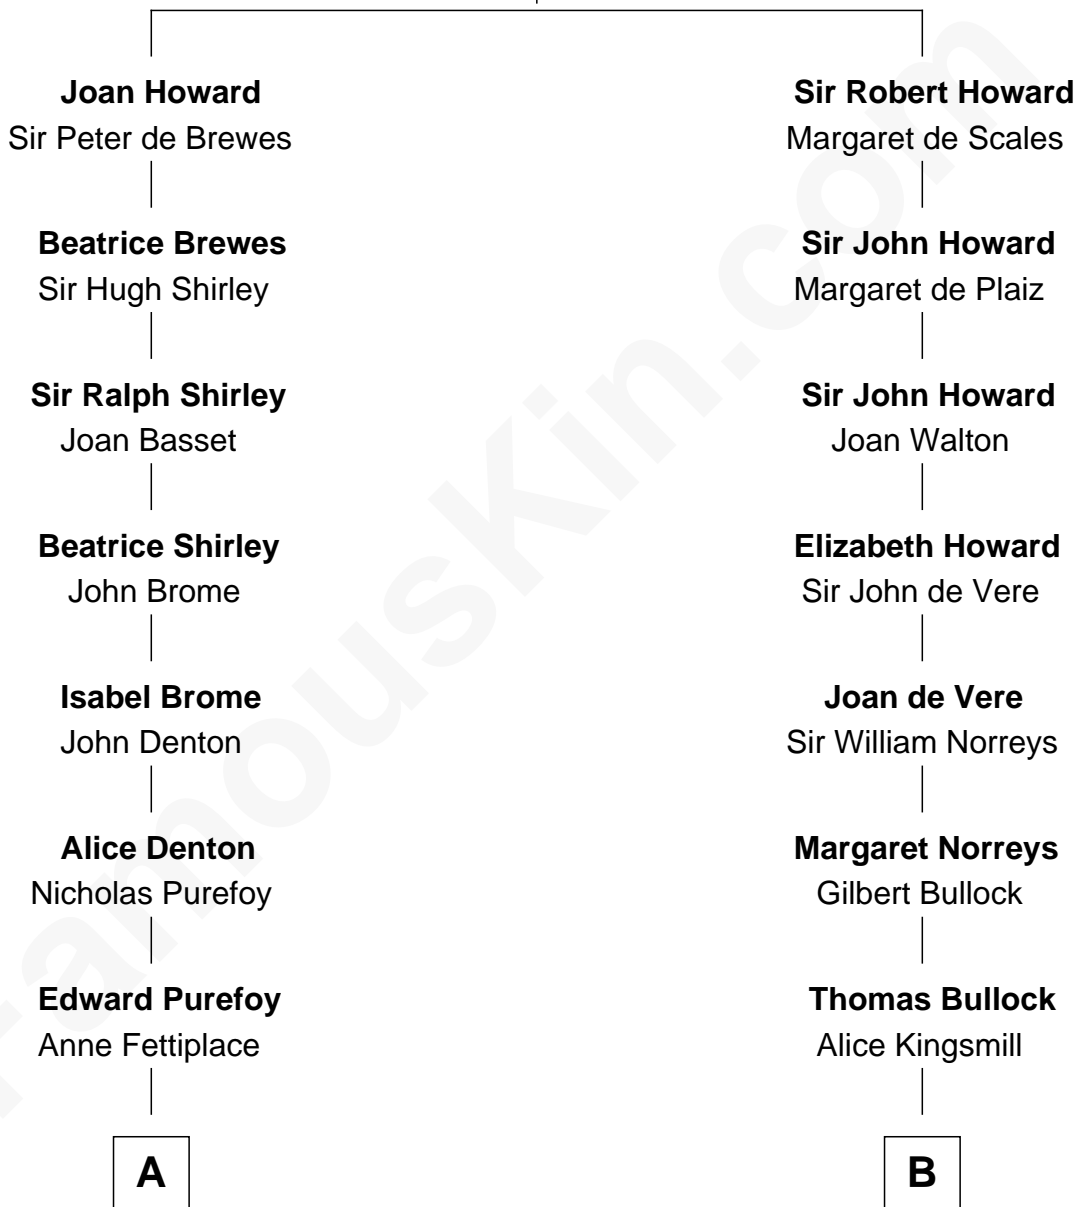

FamousKin.com

Relationship Chart of

Tennessee Williams

Author of A Streetcar Named Desire

19th cousin of

Lou (Henry) Hoover

First Lady of President Herbert Hoover

Sir John Howard

Alice de Bois

C

Isabelle Coffin

Thomas Lanier Williams

Cornelius Coffin Williams

Edwina Dakin

Tennessee Williams

Author of A Streetcar Named Desire