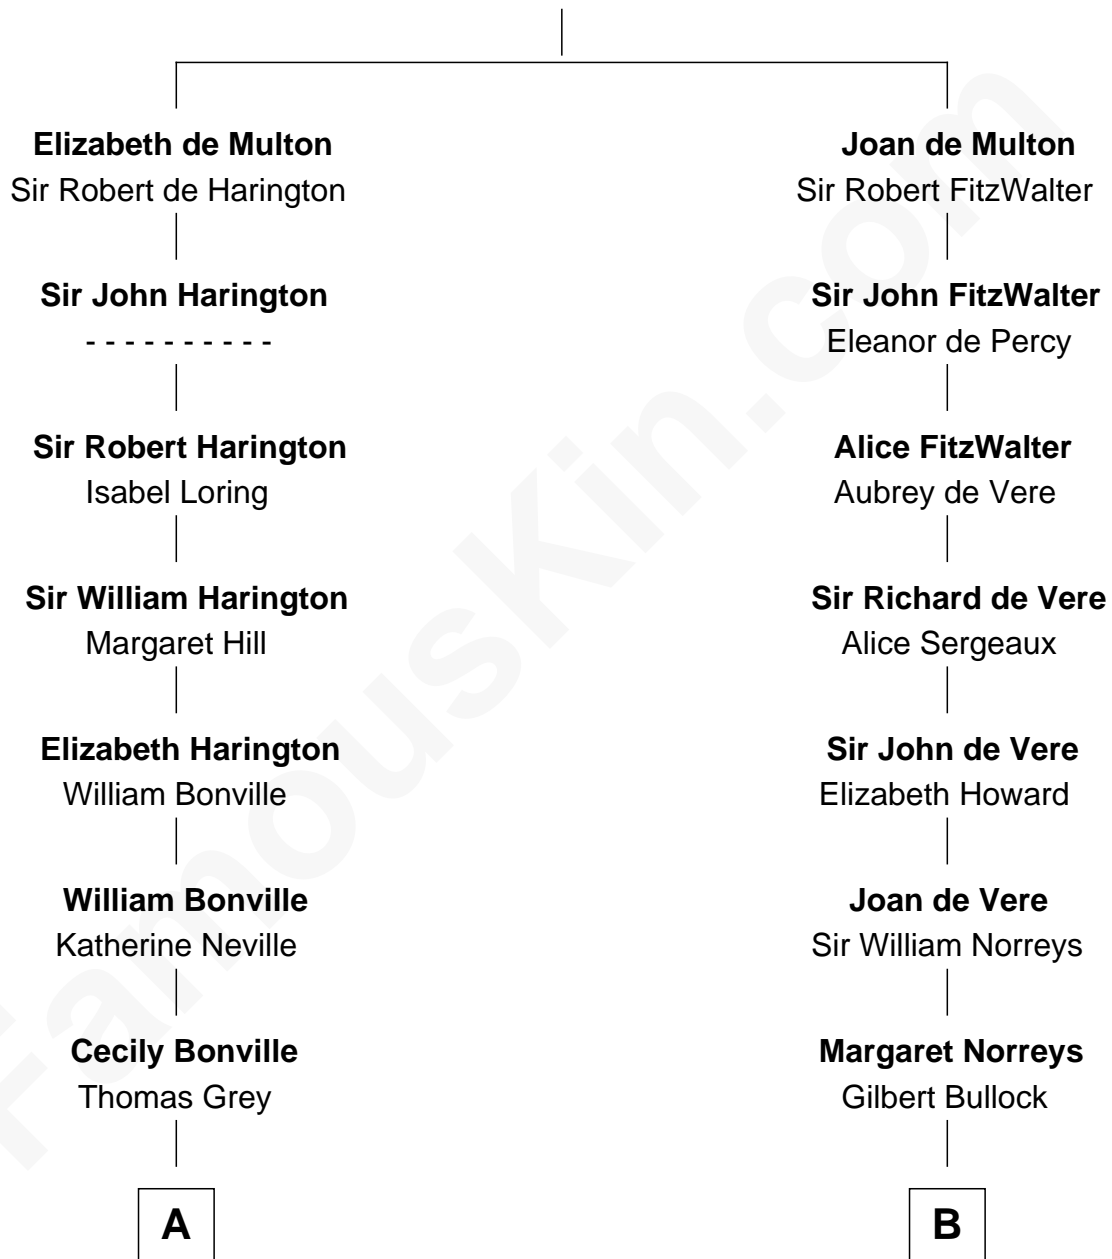

## Relationship Chart of

### Tennessee Williams

*Author of A Streetcar Named Desire*

20th cousin of

### Lou (Henry) Hoover

*First Lady of President Herbert Hoover*

**Sir Thomas de Multon**

Eleanor de Burgh

**C**

**Cornelius Worcester Coffin**

Nancy McCorkle

**Isabelle Coffin**