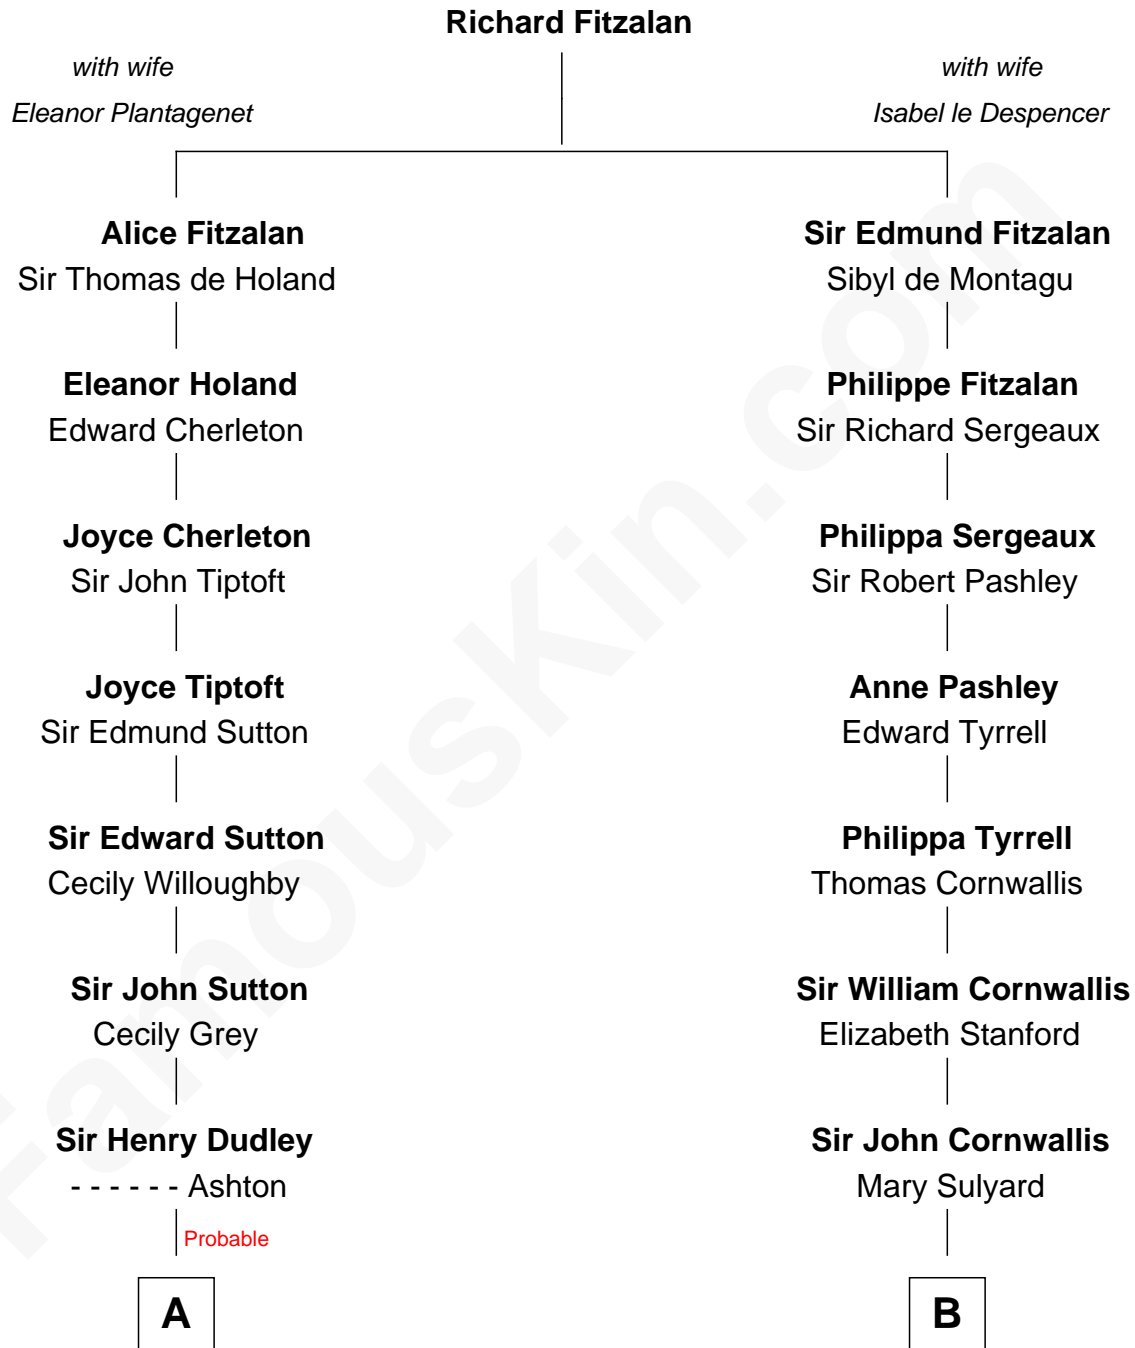

FamousKin.com

Relationship Chart of

Tennessee Williams

Author of A Streetcar Named Desire

18th cousin of

Ellen Louise (Axson) Wilson

First Lady of President Woodrow Wilson

C

Cornelius Coffin Williams

Edwina Dakin

Tennessee Williams

Author of A Streetcar Named Desire

D

Rev. Samuel Edward Axson

Margaret Jane Hoyt

Ellen Louise (Axson) Wilson

First Lady of Woodrow Wilson

FamousKin.com