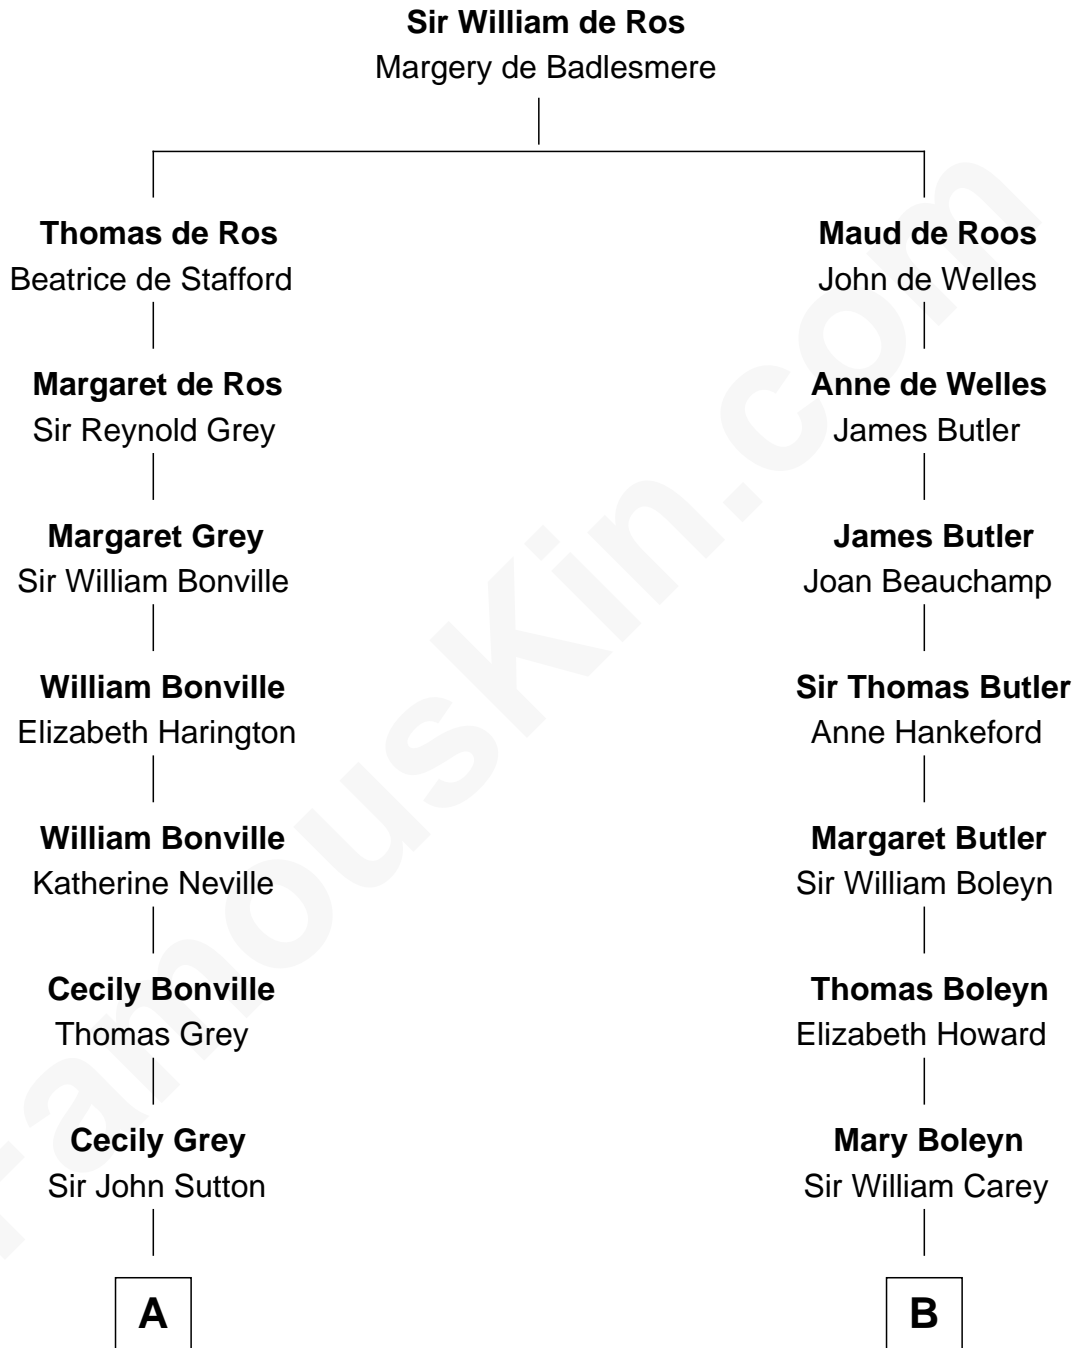

FamousKin.com

Relationship Chart of

Tennessee Williams

Author of A Streetcar Named Desire

18th cousin 1 time removed of

Edith (Bolling) Wilson

First Lady of President Woodrow Wilson

C

Isabelle Coffin
Thomas Lanier Williams

Cornelius Coffin Williams
Edwina Dakin

Tennessee Williams
Author of A Streetcar Named Desire

D

William Holcombe Bolling
Sarah Spiers White

Edith (Bolling) Wilson
First Lady of Woodrow Wilson