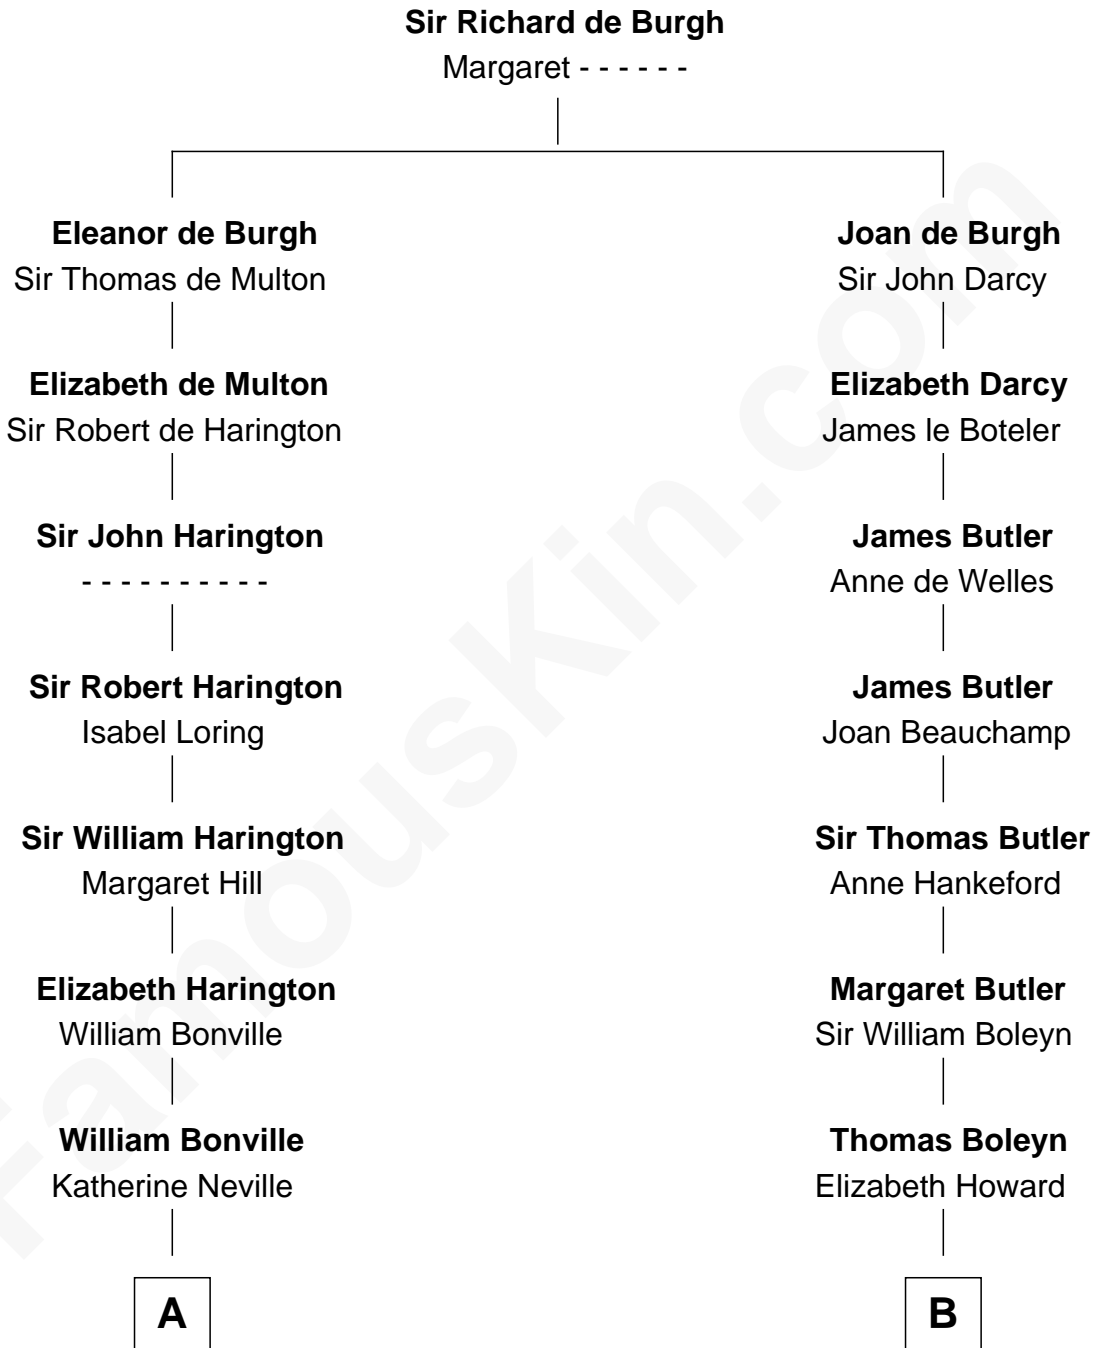

FamousKin.com

Relationship Chart of

Tennessee Williams

Author of *A Streetcar Named Desire*

19th cousin 2 times removed of

Edith (Bolling) Wilson

First Lady of President Woodrow Wilson

C

Tennessee Williams

Author of A Streetcar Named Desire

D

Archibald Bolling

Anne E. Wigginton

William Holcombe Bolling

Sarah Spiers White

Edith (Bolling) Wilson