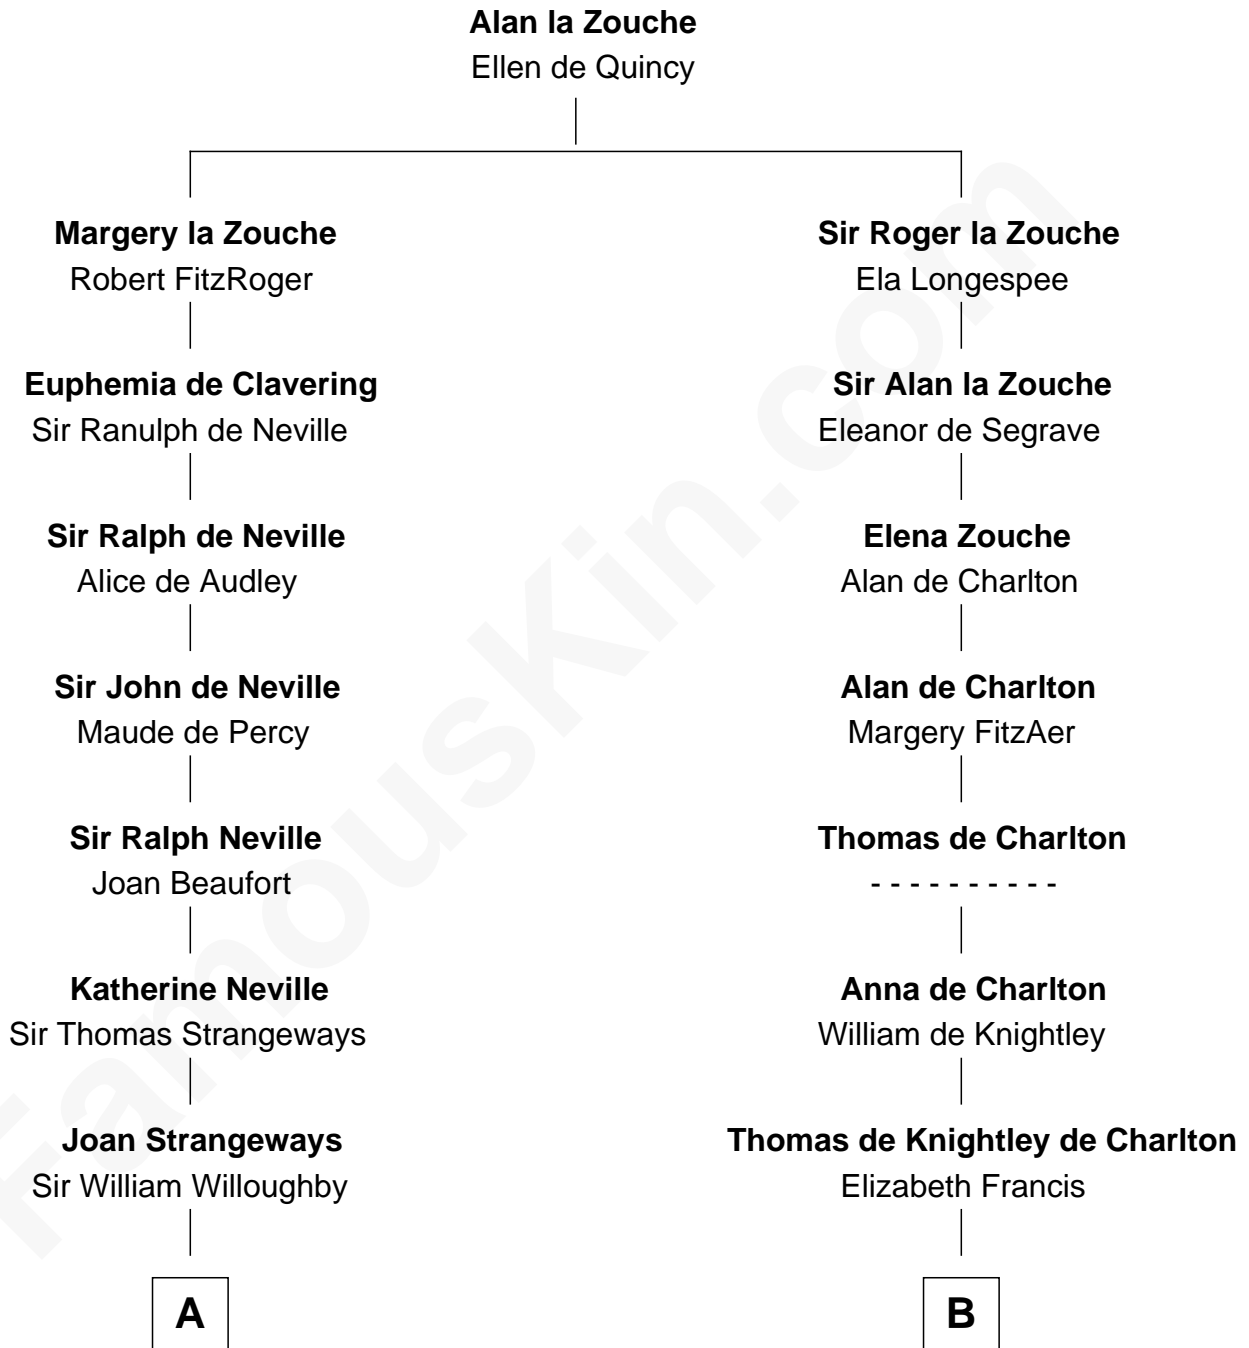

## Relationship Chart of

### Tennessee Williams

*Author of A Streetcar Named Desire*

17th cousin 4 times removed of

**Samuel Prescott**

*Completed Paul Revere's Midnight Ride*

**C**

—  
**Susan Woodbridge Ayer**

Rev. Charles Coffin