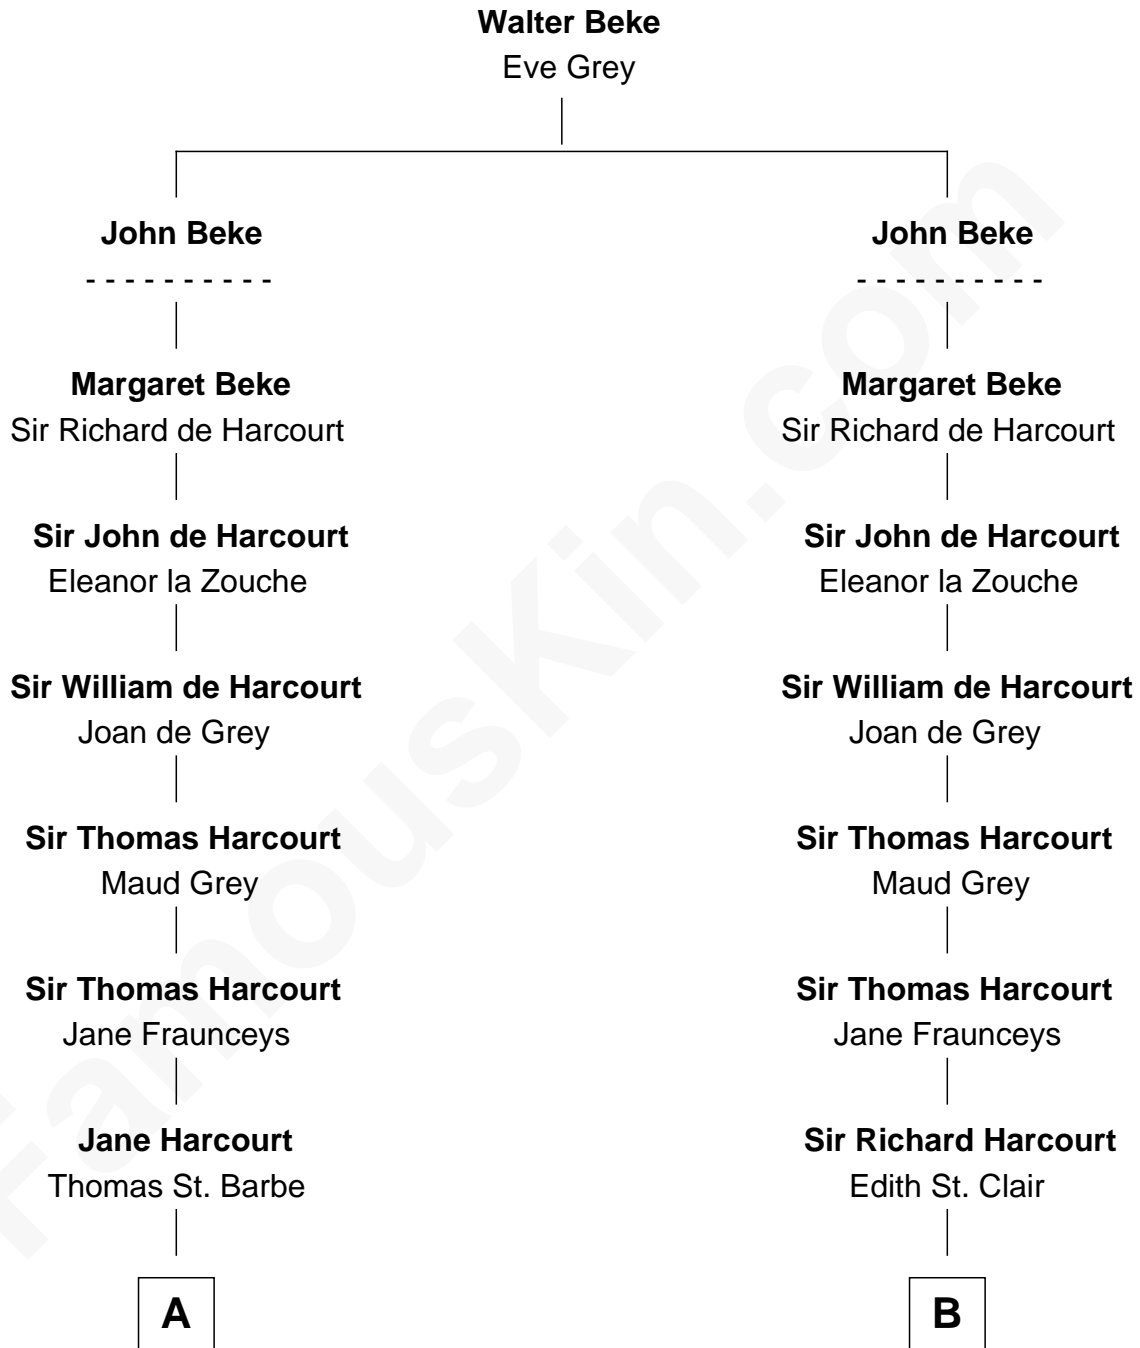

# FamousKin.com

## Relationship Chart of Tennessee Williams

Author of *A Streetcar Named Desire*

20th cousin 1 time removed of

**Milton Bradley**

Founder, Milton Bradley Company

**C**

**Susan Woodbridge Ayer**

Rev. Charles Coffin

**Cornelius Worcester Coffin**

Nancy McCorkle

**Isabelle Coffin**

Thomas Lanier Williams

**Cornelius Coffin Williams**

Edwina Dakin

**Tennessee Williams**

*Author of A Streetcar Named Desire*