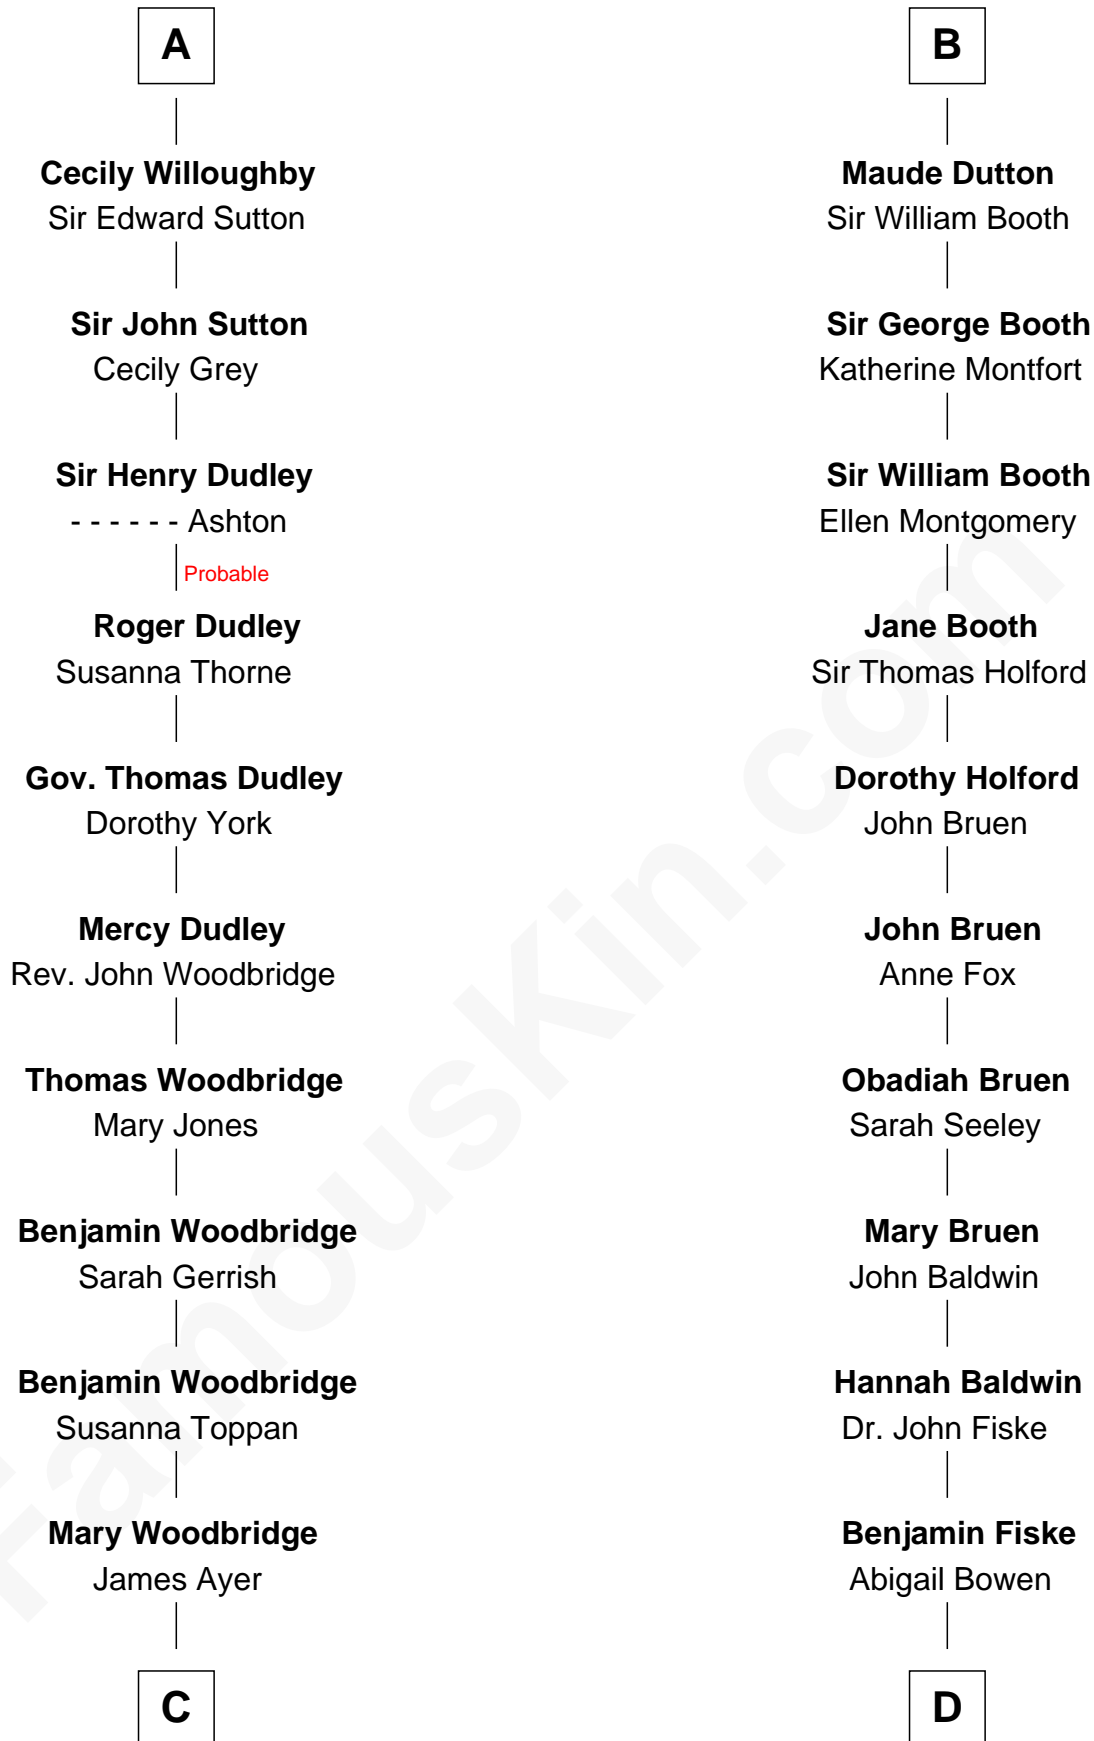

## Relationship Chart of Tennessee Williams

*Author of A Streetcar Named Desire*

20th cousin 1 time removed of

**Stephen A. Douglas**

*Participated in Lincoln-Douglas Debates*

**C**

**Susan Woodbridge Ayer**

Rev. Charles Coffin

**Cornelius Worcester Coffin**

Nancy McCorkle

**Isabelle Coffin**

Thomas Lanier Williams

**Cornelius Coffin Williams**

Edwina Dakin

**Tennessee Williams**