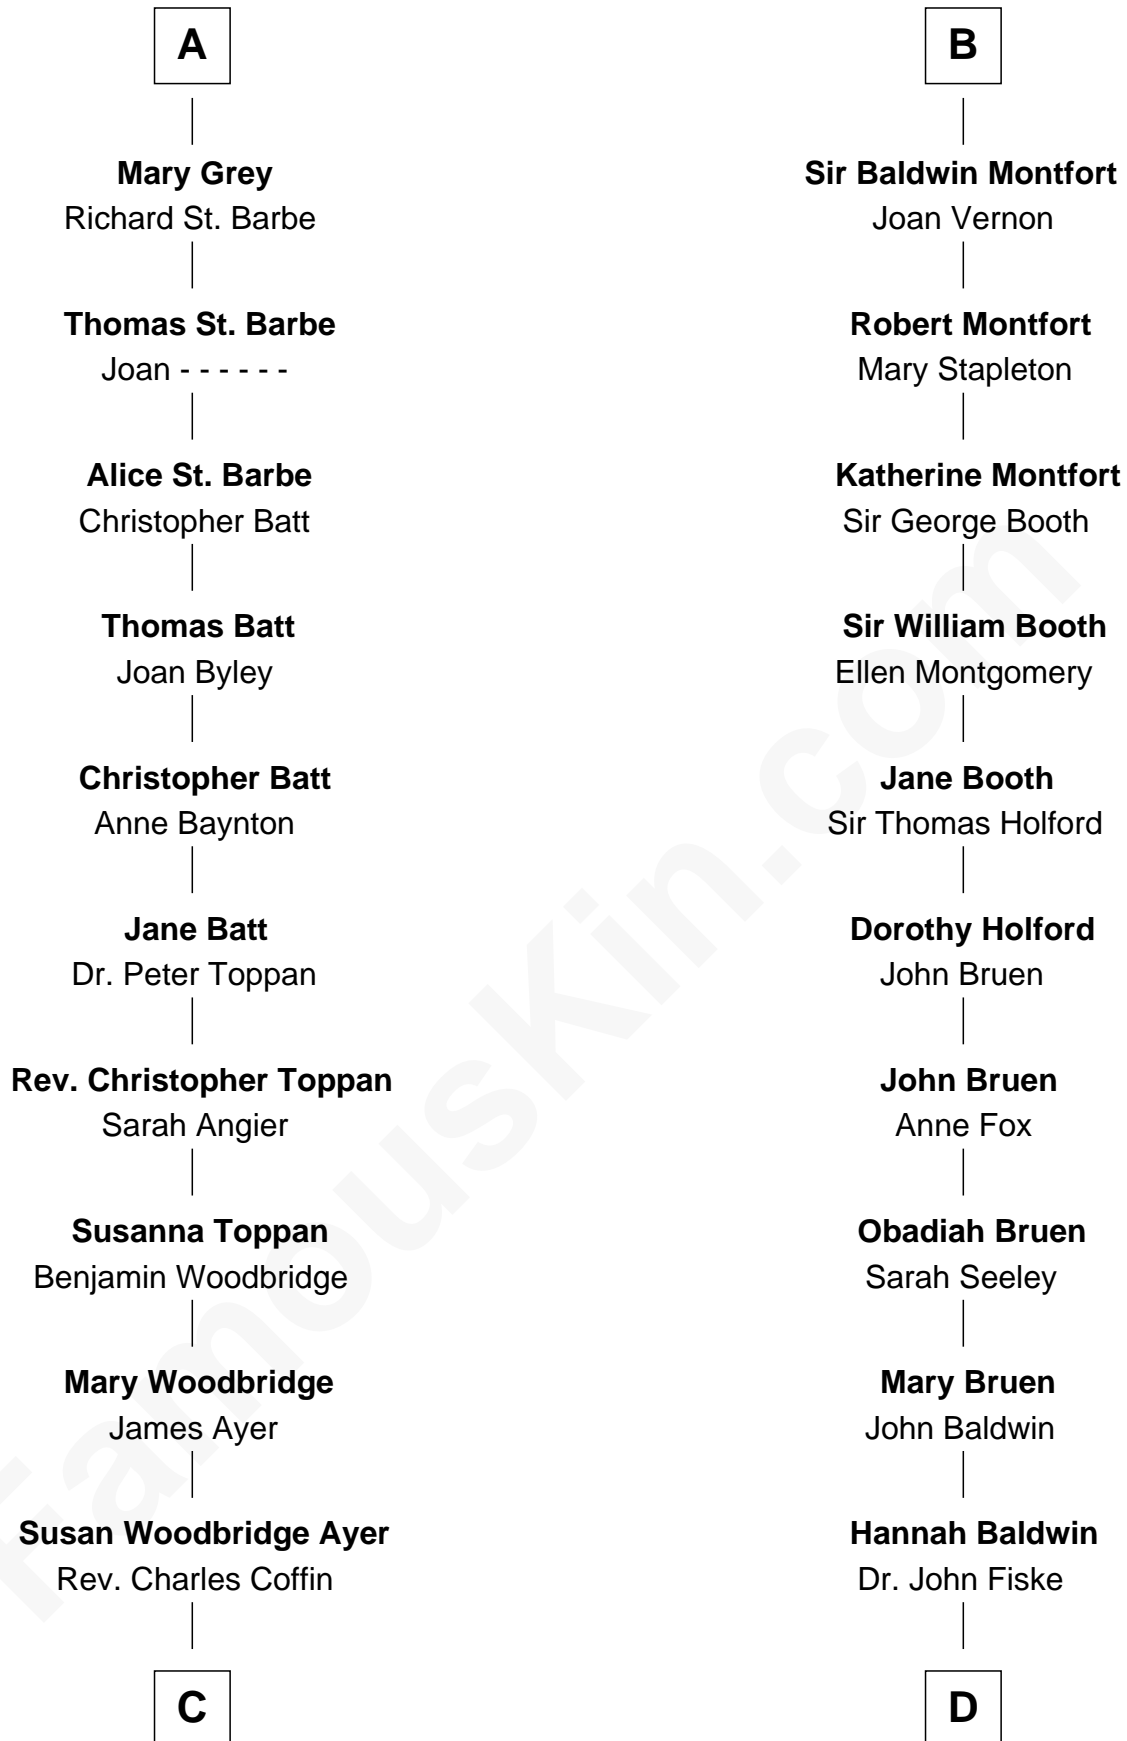

## Relationship Chart of

### Tennessee Williams

Author of *A Streetcar Named Desire*

20th cousin 1 time removed of

### Stephen A. Douglas

Participated in Lincoln-Douglas Debates

**Sir Humphrey de Bohun**

Maud of Eu

**C**

**Cornelius Worcester Coffin**

Nancy McCorkle

**Isabelle Coffin**

Thomas Lanier Williams

**Cornelius Coffin Williams**

Edwina Dakin

**Tennessee Williams**

*Author of A Streetcar Named Desire*

**D**

**Benjamin Fiske**

Abigail Bowen